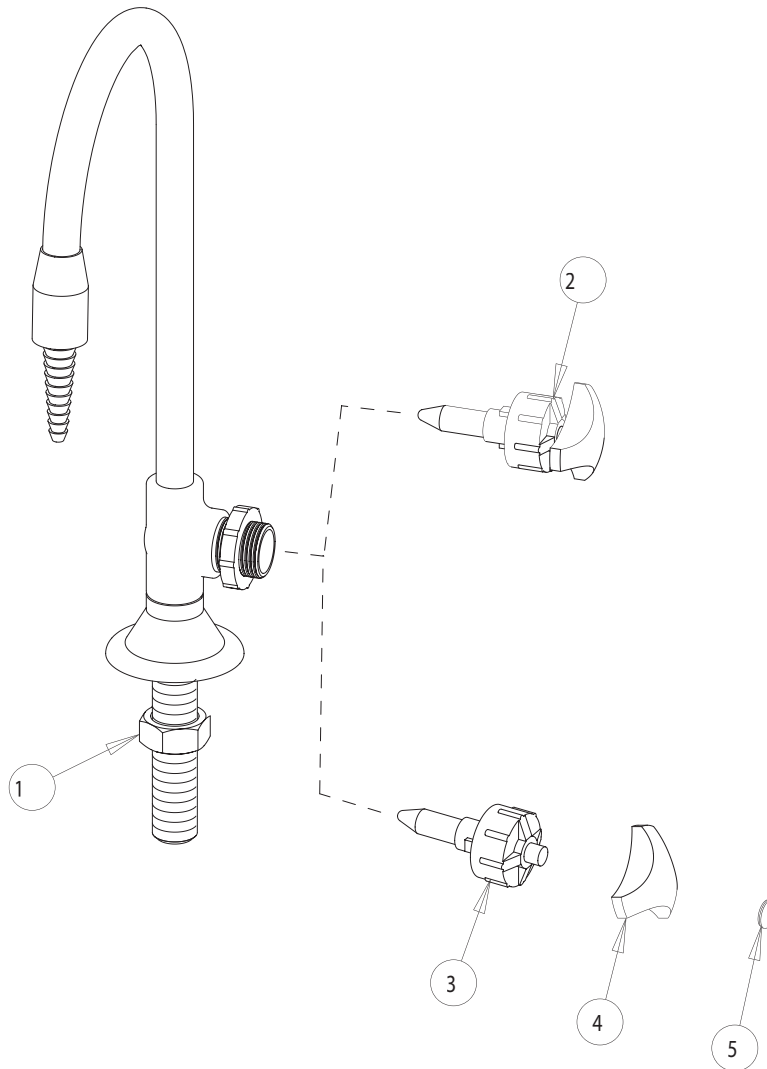

PARTS LIST

BY: JAR
CHK'D:

CHICAGO
FAUCETS
a Geberit company

FINISH:
DATE:

AS SPECIFIED
8-14-03

869-BPVC

NOTE:
PARTS 3, 4, AND 5 ARE FOR EARLIER MODEL 869-B FITTINGS
NEEDLE VALVE UNITS ARE NOT INTERCHANGABLE BETWEEN OLD AND NEW STYLE FAUCETS.

ITEM NO.	PART NO.	DESCRIPTION
1	-----	DISTILLED WATER FAUCET
2	870-110K	NEEDLE VALVE UNIT
3	870-010K	NEEDLE VALVE UNIT (OLD STYLE)
4	870-006	HANDLE (OLD STYLE)
5	870-007	BUTTON (OLD STYLE)