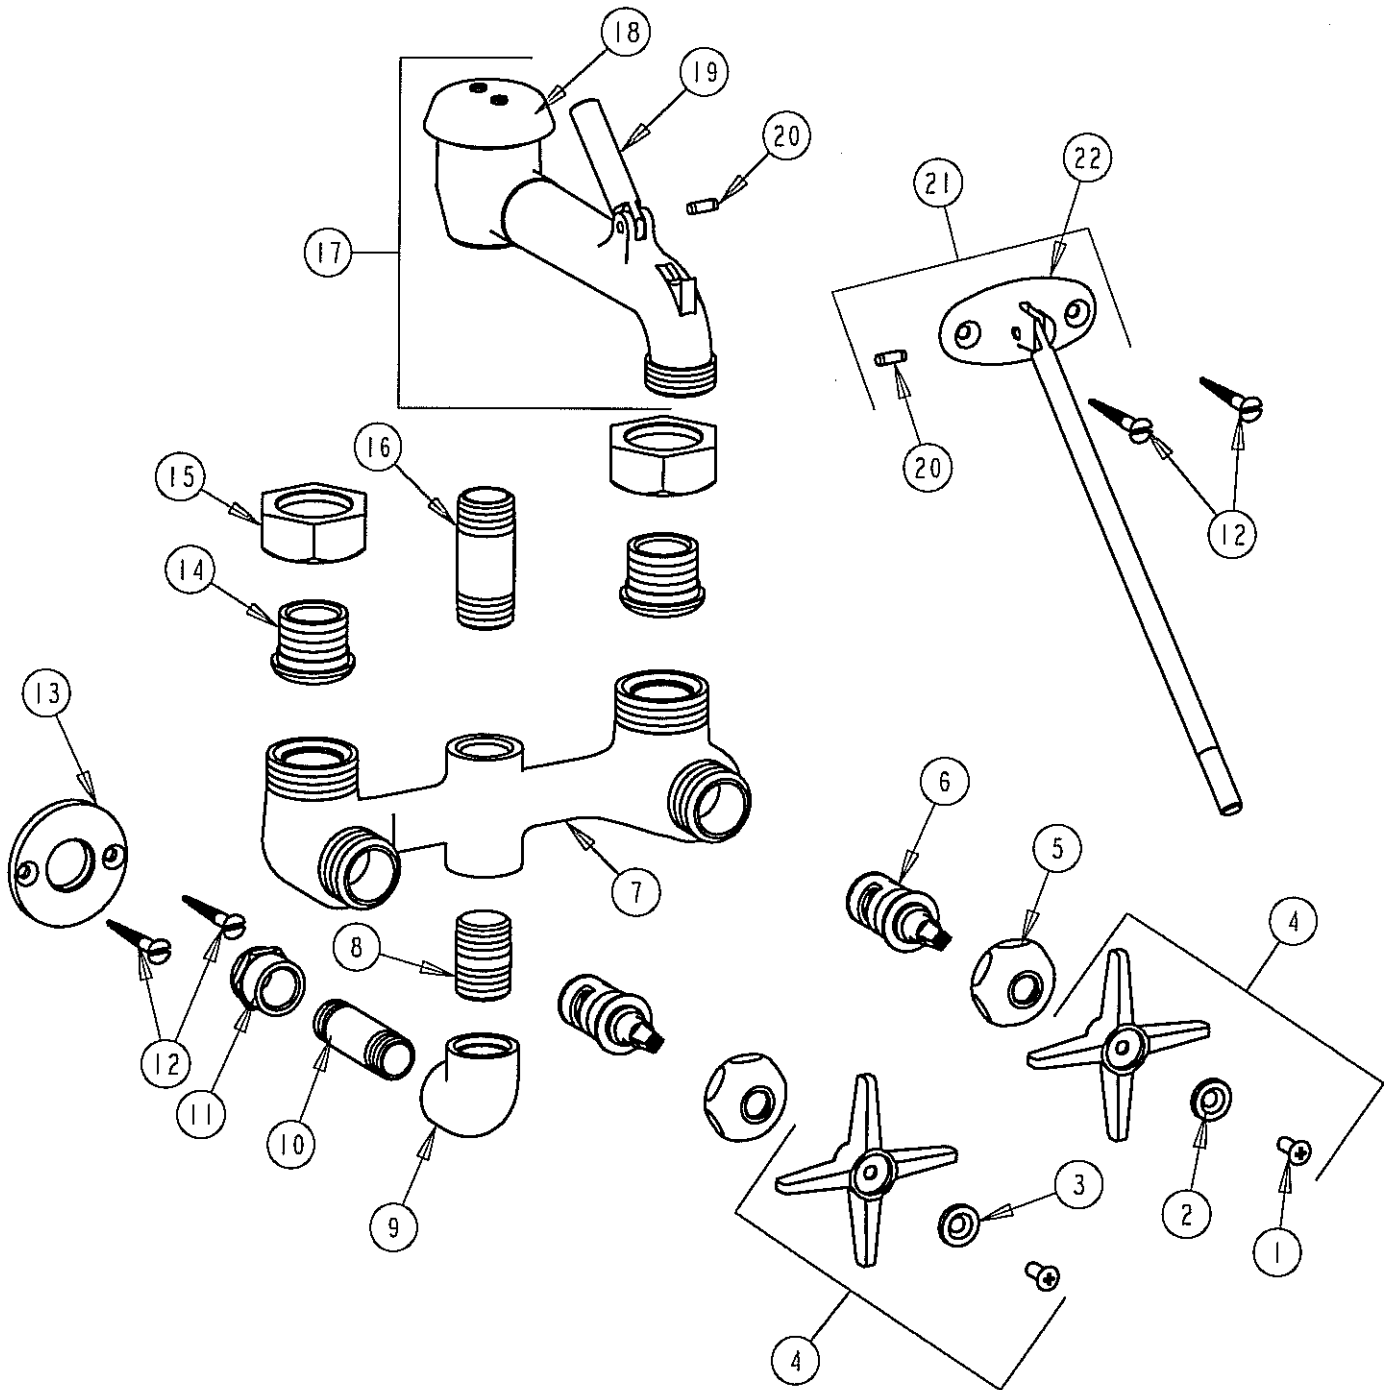

PARTS LIST

BY: SID
CHK'D: *AS*

CHICAGO FAUCETS
Last As Long As The Building

FINISH: AS SPECIFIED
DATE: 11-08-02

835-XKCP

835-XKRCF

ITEM NO.	PART NO.	DESCRIPTION	ITEM NO.	PART NO.	DESCRIPTION
1	420-010	SCREW	13	835-001	FLANGE
2	633-123	INDEX BUTTON (BLUE)	14	177-003	UNION TAILPIECE
3	633-023	INDEX BUTTON (RED)	15	177-002	UNION NUT
4	633-PR	4-ARM CROSS HANDLE ASSEMBLY	16	530-051	1/2"NPT X 2" NIPPLE
5	1-214	CAP	17	897-005K	SPOUT ASSEMBLY
6	1-100XK	LH CERAMIC QUATURN UNIT	18	892	FOR PARTS SEE 892
7	-----	VALVE BODY NOT SOLD SEPARATELY	19	173-026	SLEEVE
8	709-006	1/2"NPT X 1-3/4" SOLID NIPPLE	20	50-007	PIN
9	777-104	ELBOW	21	173-003K	ROD ASSEMBLY
10	906-001	3/8"NPT X 2" NIPPLE	22	173-105	WALL BRACKET
11	225-002	ADAPTER			
12	173-006	FLAT HEAD WOOD SCREW			