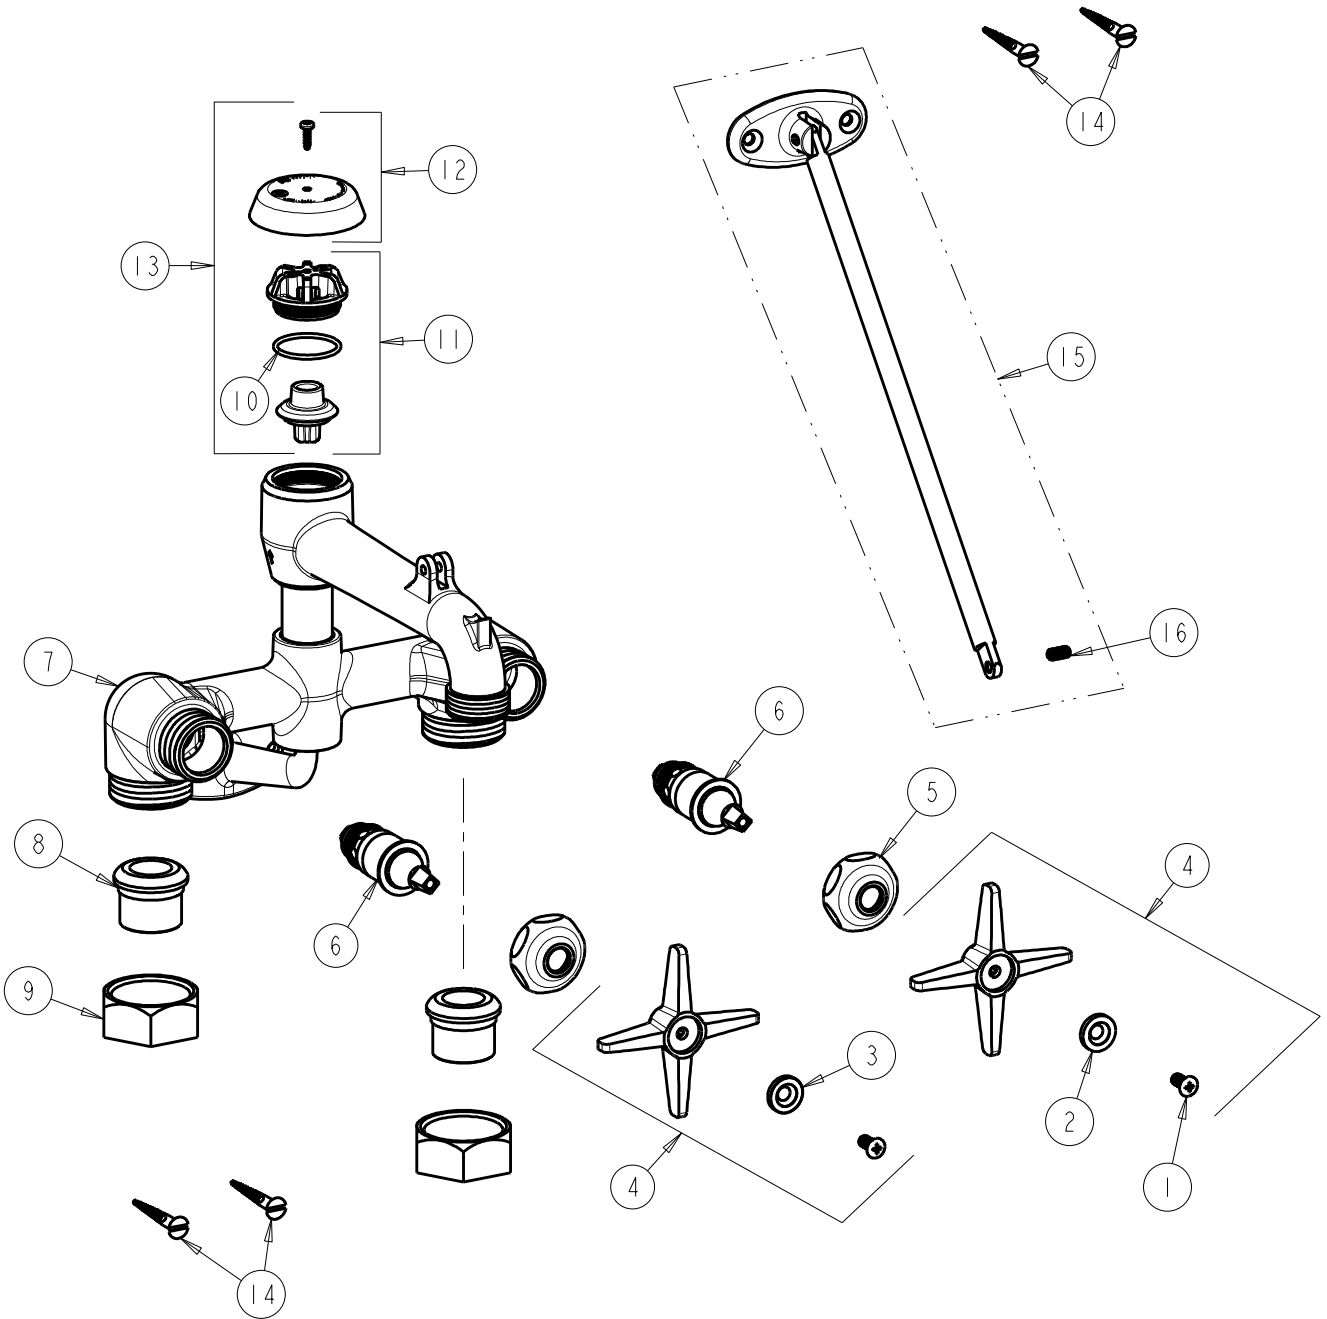

CHICAGO FAUCETS
a Geberit company

2100 South Clearwater Drive
Des Plaines, IL 60018
Phone: 847-803-5000
Fax: 847-803-5454
www.chicagofaucets.com

REPAIR PARTS

FITTING NO.

835-SFBRCF

SUBMITTED MODEL NO.

BY: SID DATE: 03-25-11

CHK: *[Signature]* REV: 06-14-12

ITEM NO.

FOR TECHNICAL ASSISTANCE
1-800-TEC-TRUE (1-800-832-8783)

ITEM	PART NO.	DESCRIPTION	ITEM	PART NO.	DESCRIPTION
1	420-010JKRCF	SCREW, 10-32 UNC PH 1/2	9	177-002JKRCF	UNION NUT
2	633-023JKNF	INDEX BUTTON (RED)	10	80-007JKNF	O RING 0.989 X .070
3	633-123JKNF	INDEX BUTTON (BLUE)	11	892-302KJKNF	VACUUM BREAKER REPAIR KIT
4	633-PRJKCP	4-ARM HANDLE ASSEMBLY	12	892-254KJKCP	VACUUM BREAKER COVER w/ SCREW
5	1-214JKCP	CAP	13	892-402KJKNF	KIT, VACUUM BREAKER ASSEMBLY
6	1-100XTJKNF	QUATURN CARTRIDGE (LH)	14	173-006JKCP	FLAT HEAD WOOD SCREW
7	-----	VALVE BODY	15	897-013KJKCP	BRACE ROD ASSEMBLY
8	177-003JKRCF	UNION TAILPIECE	16	665-116JKNF	SET SCREW