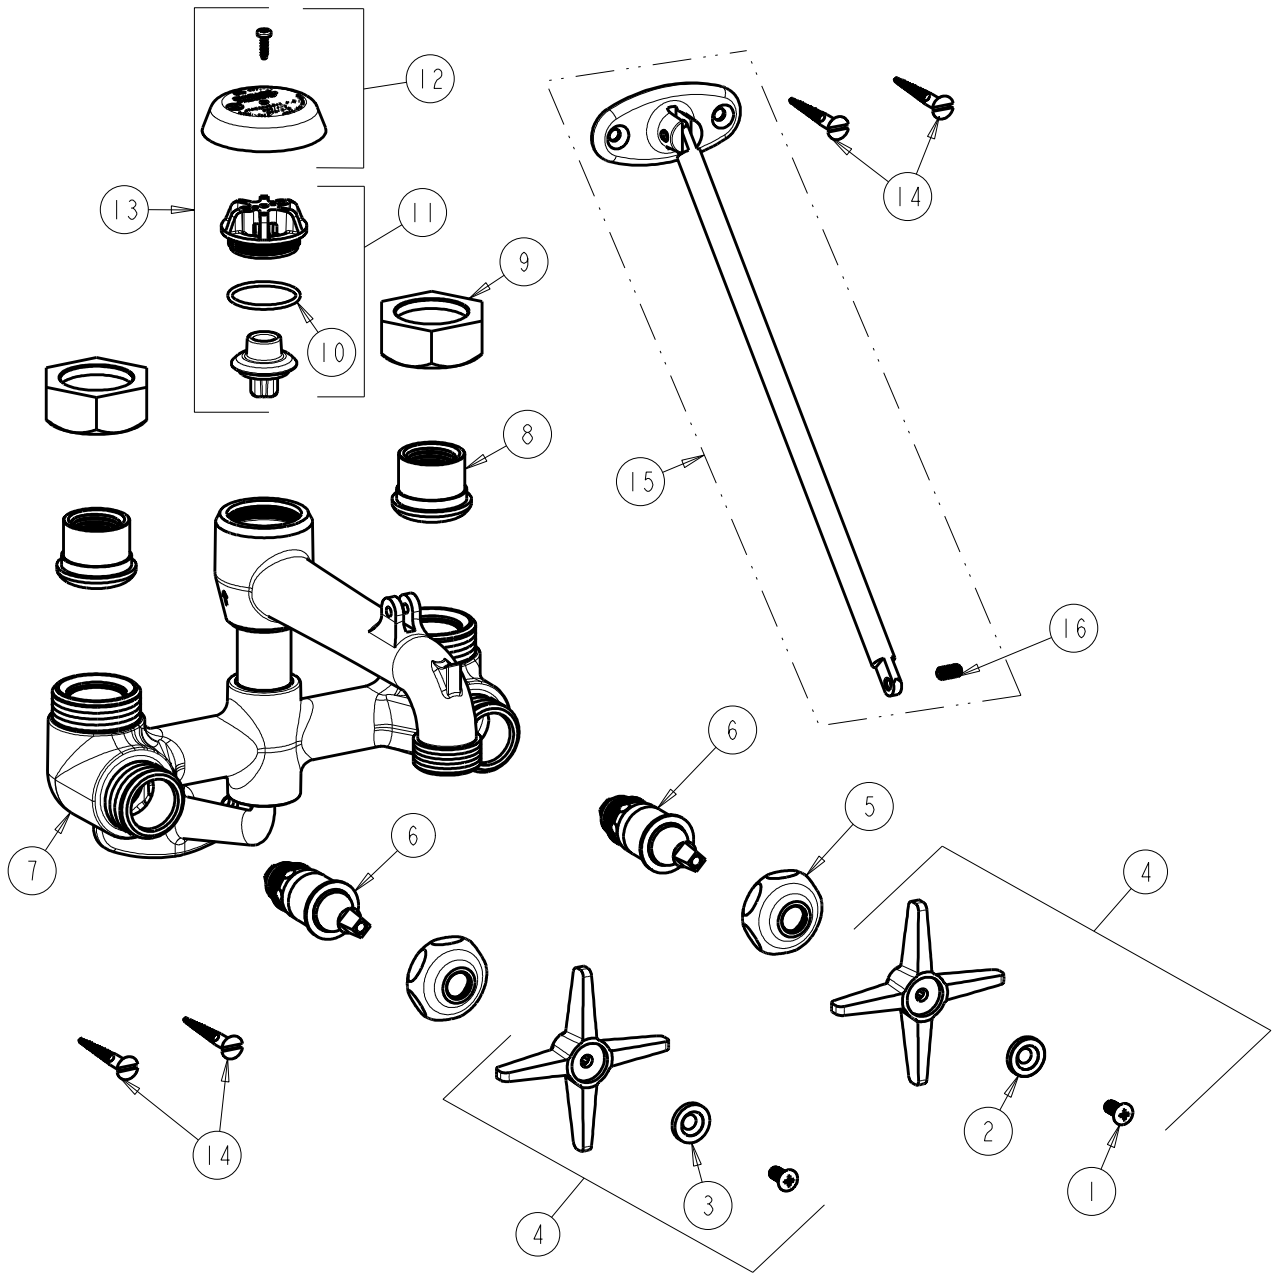

CHICAGO FAUCETS
a Geberit company

2100 South Clearwater Drive
Des Plaines, IL 60018
Phone: 847-803-5000
Fax: 847-803-5454
www.chicagofaucets.com

REPAIR PARTS

FITTING NO.

835-RCF

SUBMITTED MODEL NO.

ITEM NO.

BY: JAR DATE: 04-09-02

CHK: *[Signature]* REV: 06-11-02

FOR TECHNICAL ASSISTANCE
1-800-TEC-TRUE (1-800-832-8783)

ITEM	PART NO.	DESCRIPTION	ITEM	PART NO.	DESCRIPTION
1	420-010JKRCF	SCREW, 10-32 UNC PH 1/2	9	177-002JKRCF	UNION NUT
2	633-123JKNF	INDEX BUTTON (BLUE)	10	80-007JKNF	O RING 0.989 X .070
3	633-023JKNF	INDEX BUTTON (RED)	11	892-302JKNF	VACUUM BREAKER REPAIR KIT
4	633-PRJKCP	4-ARM HANDLE ASSEMBLY	12	892-254JKCP	VACUUM BREAKER COVER w/ SCREW
5	1-214JKCP	CAP	13	892-402JKNF	KIT, VACUUM BREAKER ASSEMBLY
6	1-100XTJKNF	QUATURN CARTRIDGE (LH)	14	173-006JKCP	FLAT HEAD WOOD SCREW
7	---	VALVE BODY	15	897-013JKCP	BRACE ROD ASSEMBLY
8	177-003JKRCF	UNION TAILPIECE	16	665-116JKNF	SET SCREW