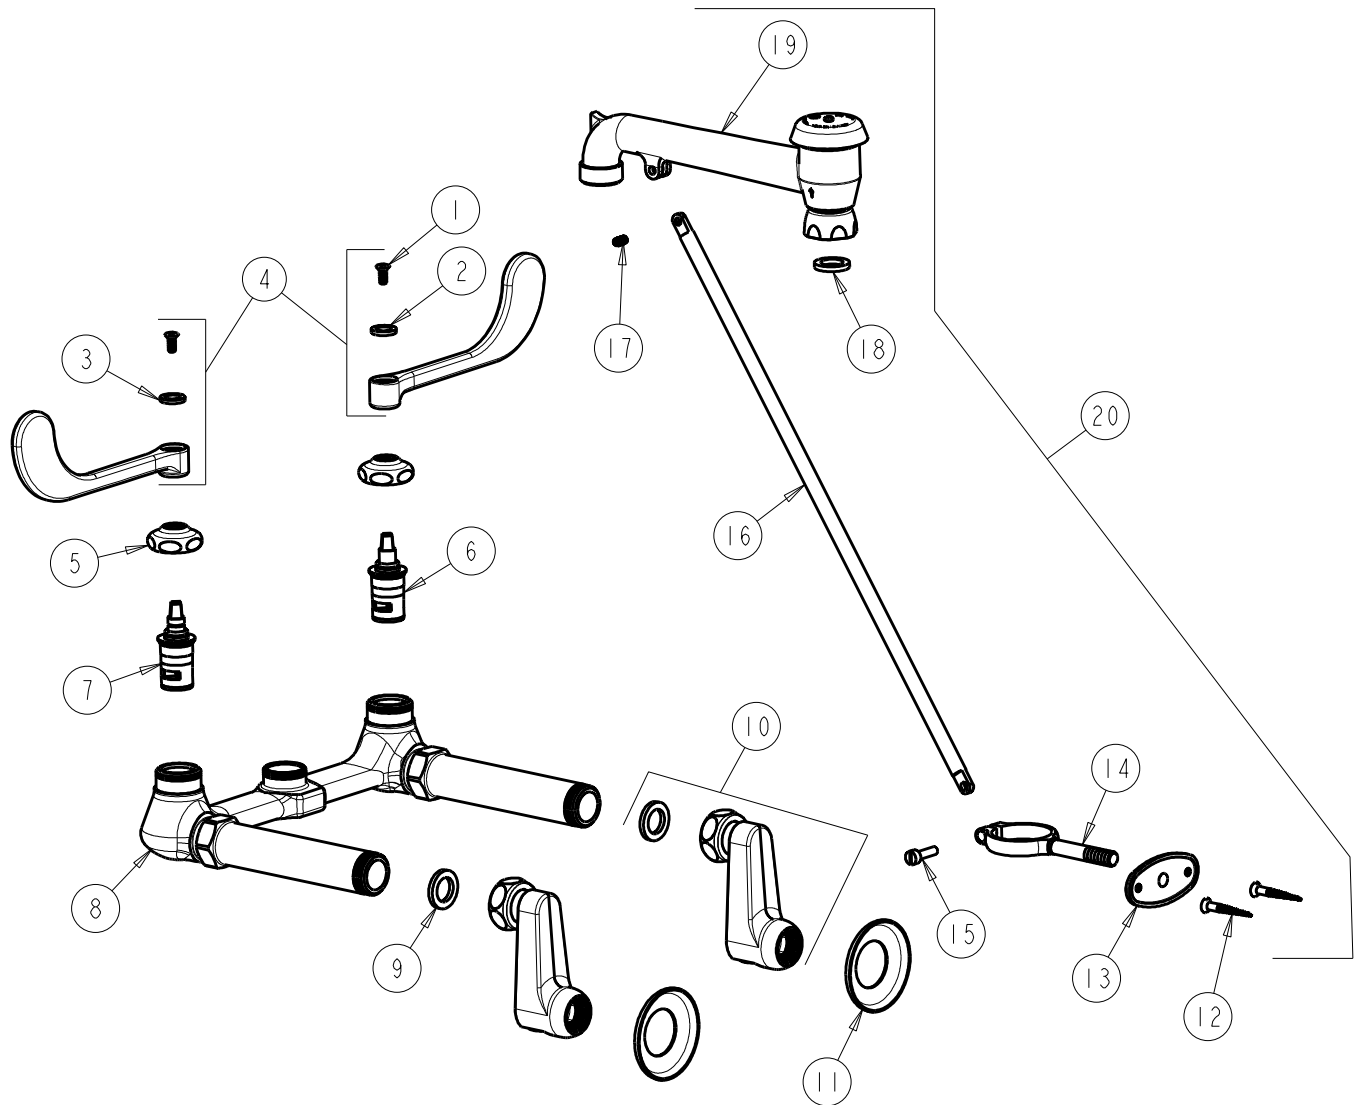

# REPAIR PARTS

BY: JAR DATE: 11-08-02  
CHK: *JAR* REV: 11-03-11

FITTING NO.

**815-VBXCPC**

SUBMITTED MODEL NO.

ITEM NO.

**FOR TECHNICAL ASSISTANCE**  
**1-800-TEC-TRUE (1-800-832-8783)**

ITEM	PART NO.	DESCRIPTION	ITEM	PART NO.	DESCRIPTION
1	420-010JKRCF	SCREW, 10-32 UNC PH 1/2	12	173-006JKCP	FLAT HEAD WOOD SCREW
2	633-023JKNF	INDEX BUTTON (RED)	13	173-109JKCP	FLANGE
3	633-123JKNF	INDEX BUTTON (BLUE)	14	173-010JKCP	PIPE SUPPORT
4	319-PRJKCP	WRISTBLADE HANDLE (PAIR)	15	173-012JKCP	SCREW
5	1-214JKCP	CAP	16	897-019JKCP	BRACE ROD, 16-1/2"
6	1-100XKJKNF	LH CERAMIC CARTRIDGE	17	665-116JKNF	SET SCREW
7	1-099XKJKNF	RH CERAMIC CARTRIDGE	18	340-004JKNF	CELCON WASHER
8	---	VALVE BODY (NOT SOLD SEPARATELY)	19	---	SPOUT (NOT SOLD SEPARATELY)
9	1-011JKNF	WASHER, .97 X .62 X .12	20	815-SVBJKCP	CAST SPOUT ASSEMBLY
10	RJKABCP	SUPPLY ARM WITH BUILT-IN SHUT-OFF			
11	1-055JKCP	FLANGE			