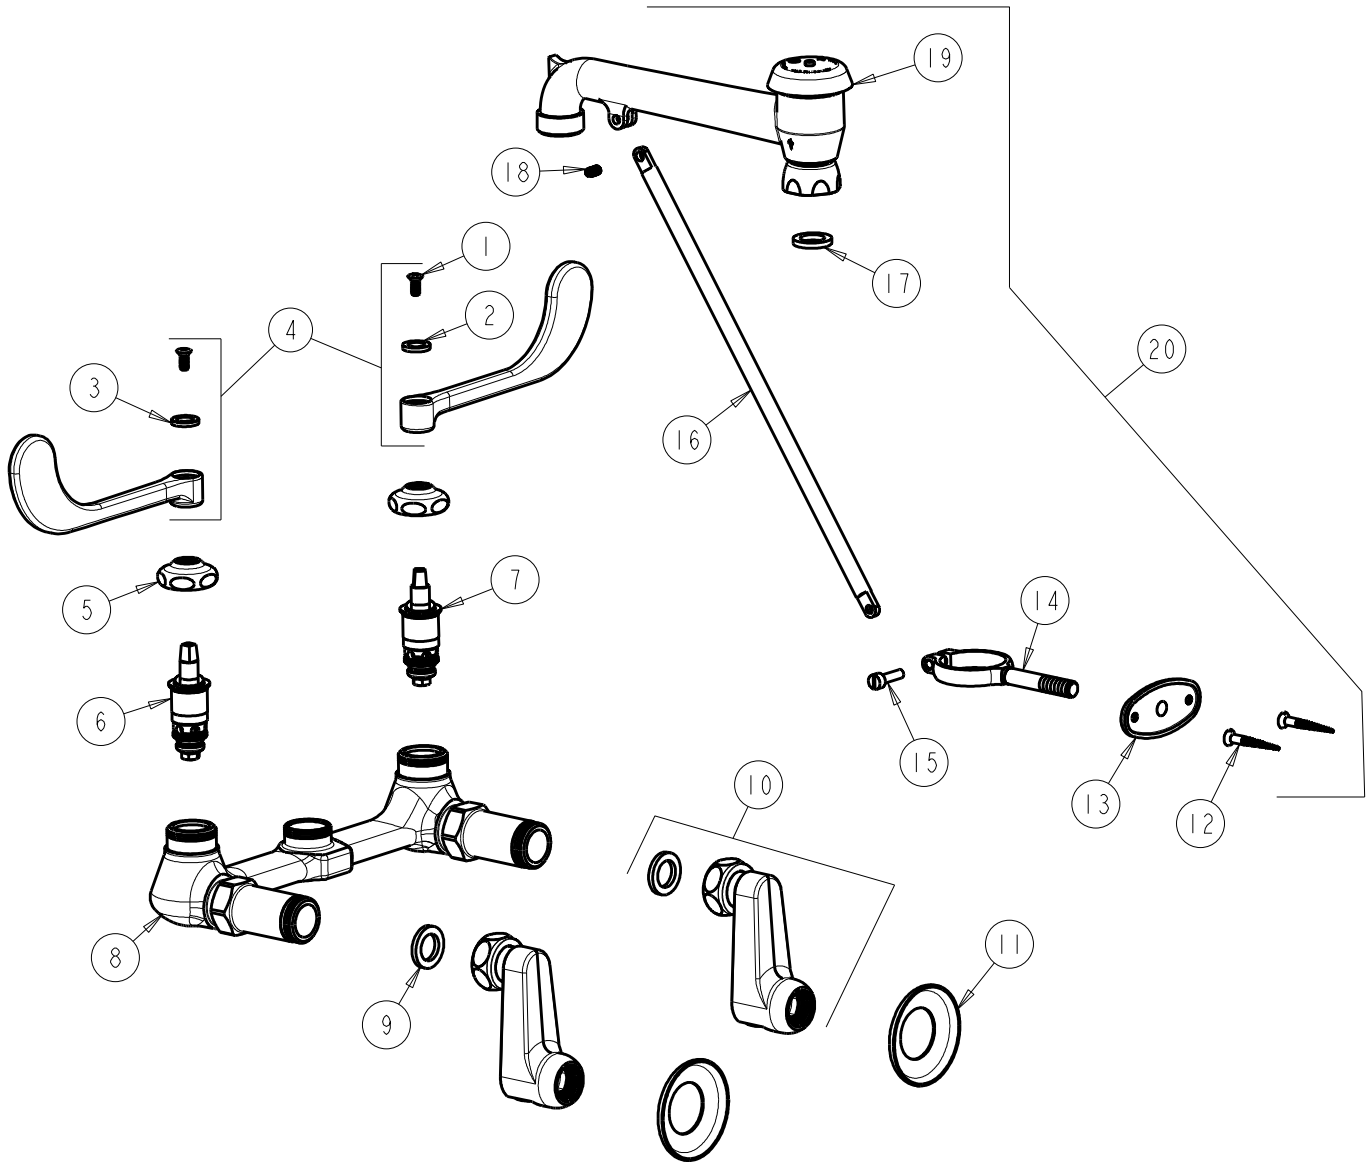

**CHICAGO FAUCETS**  
a Geberit company

2100 South Clearwater Drive  
Des Plaines, IL 60018  
Phone: 847-803-5000  
Fax: 847-803-5454  
www.chicagofaucets.com

**REPAIR PARTS**

FITTING NO.

**814-VBCP**

SUBMITTED MODEL NO.

ITEM NO.

BY: JAR DATE: 05-23-02

CHK: *[Signature]* REV: 11-03-11

**FOR TECHNICAL ASSISTANCE**  
1-800-TEC-TRUE (1-800-832-8783)

ITEM	PART NO.	DESCRIPTION	ITEM	PART NO.	DESCRIPTION
1	420-010JKRCF	SCREW, 10-32 UNC PH 1/2	12	173-006JKCP	FLAT HEAD WOOD SCREW
2	633-023JKNF	INDEX BUTTON (RED)	13	173-109JKCP	FLANGE
3	633-123JKNF	INDEX BUTTON (BLUE)	14	173-010JKCP	PIPE SUPPORT
4	319-PRJKCP	WRISTBLADE HANDLE (PAIR)	15	173-012JKCP	SCREW
5	1-214JKCP	CAP	16	897-018JKCP	BRACE ROD, 12"
6	1-099XTJKNF	QUATURN CARTRIDGE (RH)	17	340-004JKNF	CELCON WASHER
7	1-100XTJKNF	QUATURN CARTRIDGE (LH)	18	665-116JKNF	SET SCREW
8	---	VALVE BODY (NOT SOLD SEPARATELY)	19	---	SPOUT (NOT SOLD SEPARATELY)
9	1-011JKNF	WASHER, .97 X .62 X .12	20	814-SVBJKCP	CAST SPOUT ASSEMBLY
10	RJKABCP	SUPPLY ARM WITH BUILT-IN SHUT-OFF			
11	1-055JKCP	FLANGE			