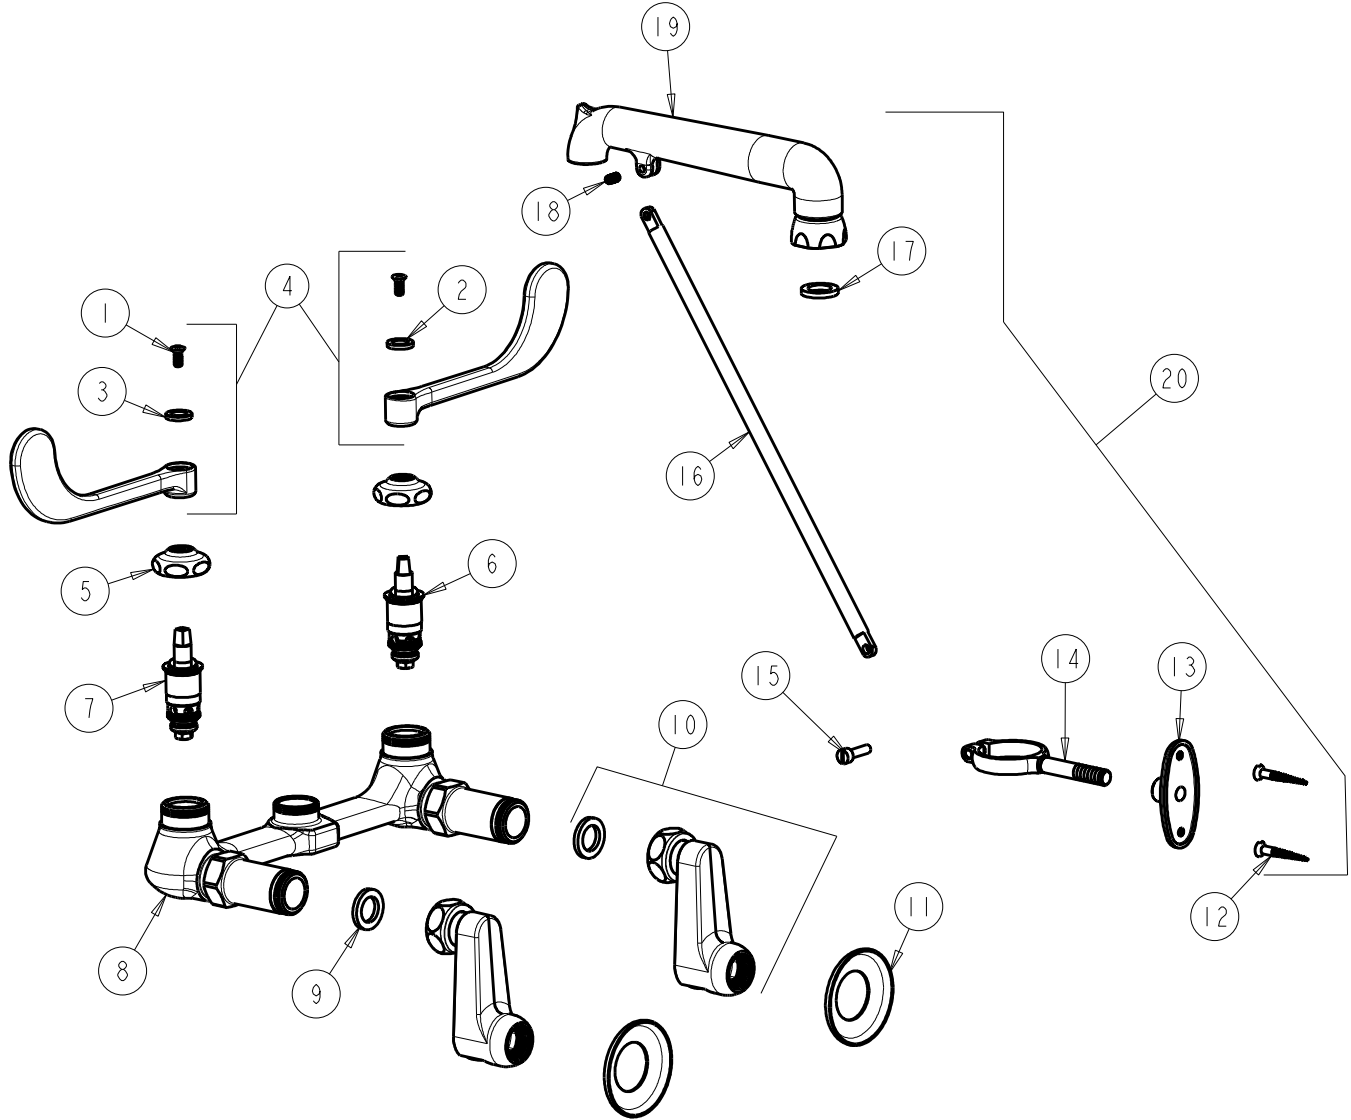

CHICAGO FAUCETS
a Geberit company

2100 South Clearwater Drive
Des Plaines, IL 60018
Phone: 847-803-5000
Fax: 847-803-5454
www.chicagofaucets.com

REPAIR PARTS

FITTING NO.

814-CP

SUBMITTED MODEL NO.

ITEM NO.

BY: JAR DATE: 05-23-02

CHK: *[Signature]* REV: 11-03-11

FOR TECHNICAL ASSISTANCE
1-800-TEC-TRUE (1-800-832-8783)

ITEM	PART NO.	DESCRIPTION	ITEM	PART NO.	DESCRIPTION
1	420-010JKRCF	SCREW, 10-32 UNC PH 1/2	12	173-006JKCP	FLAT HEAD WOOD SCREW
2	633-023JKNF	INDEX BUTTON (RED)	13	173-109JKCP	FLANGE
3	633-123JKNF	INDEX BUTTON (BLUE)	14	173-010JKCP	PIPE SUPPORT
4	319-PRJKCP	WRISTBLADE HANDLE (PAIR)	15	173-012JKCP	SCREW
5	1-214JKCP	CAP	16	897-018JKJCP	BRACE ROD ASSEMBLY
6	1-100XTJKNF	QUATURN CARTRIDGE (LH)	17	340-004JKNF	CELCON WASHER
7	1-099XTJKNF	QUATURN CARTRIDGE (RH)	18	665-116JKNF	SET SCREW
8	---	VALVE BODY (NOT SOLD SEPARATELY)	19	---	SPOUT (NOT SOLD SEPARATELY)
9	1-011JKNF	WASHER, .97 X .62 X .12	20	814-SJKCP	SPOUT ASSEMBLY
10	RJKABCP	SUPPLY ARM WITH BUILT-IN SHUT-OFF			
11	1-055JKCP	FLANGE			