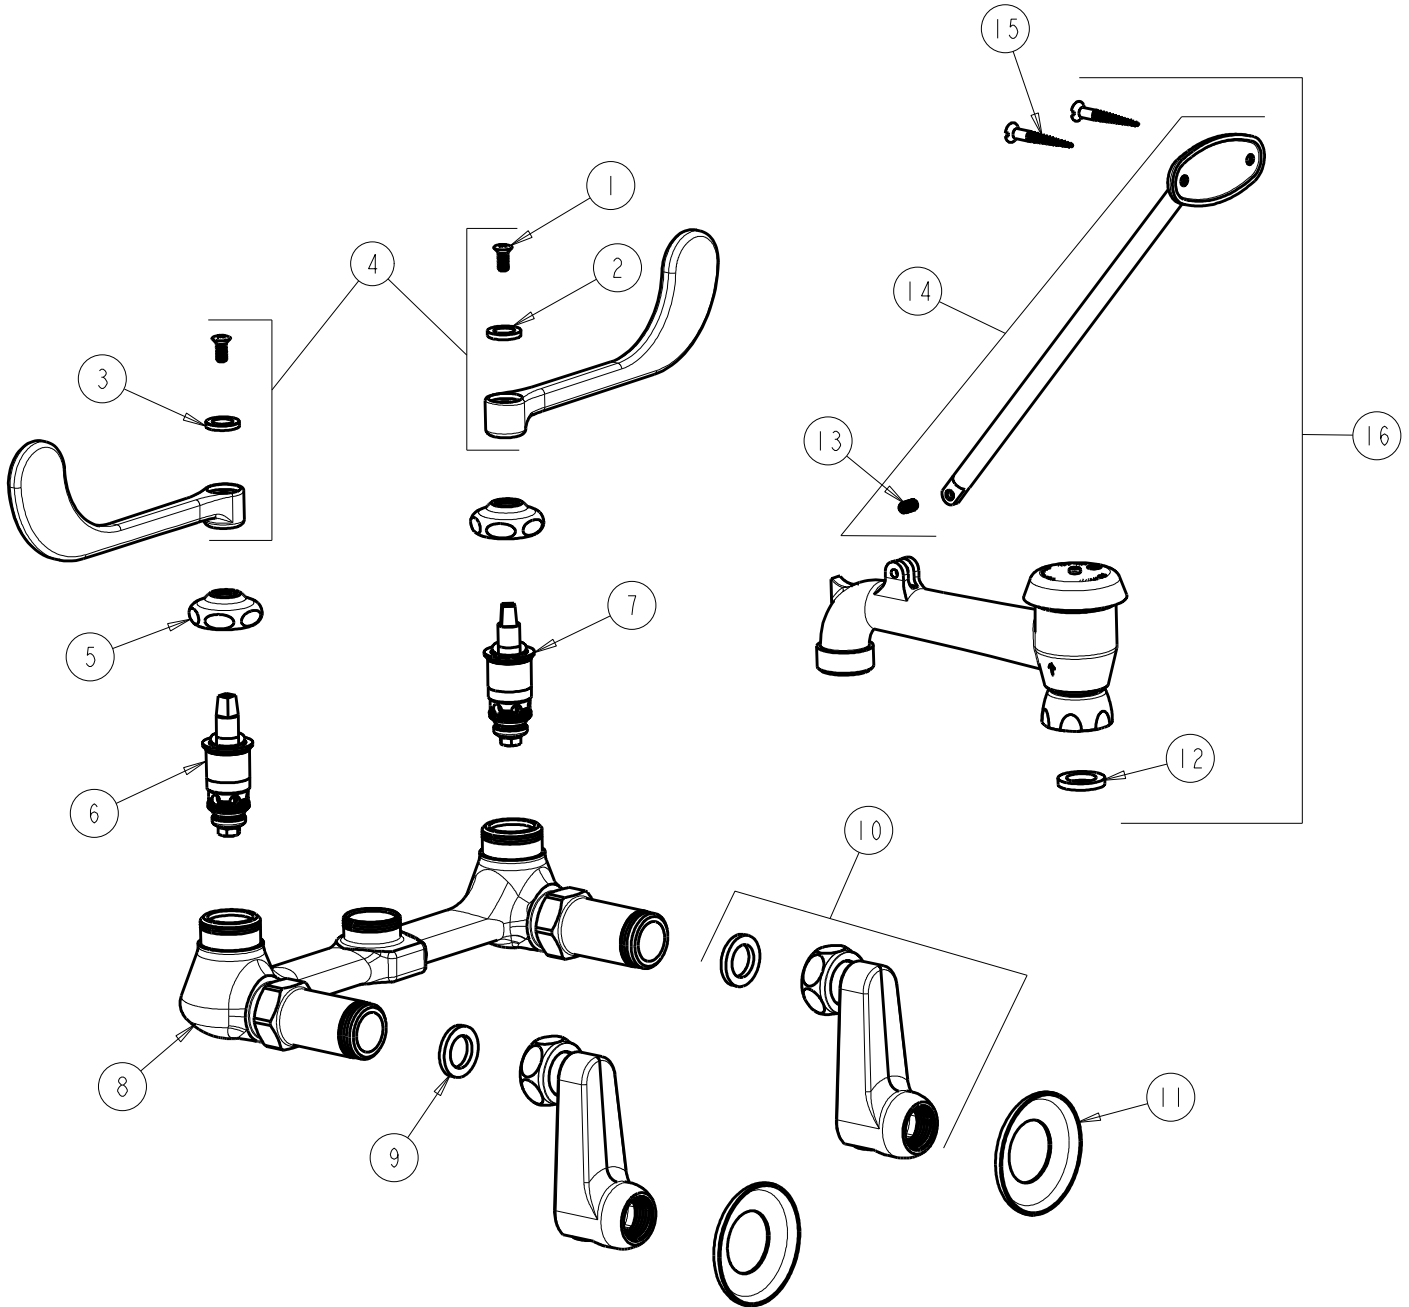

BY: SID DATE: 11-03-11

CHK: *[Signature]* REV:

FITTING NO.

814-897-7KCP

SUBMITTED MODEL NO.

ITEM NO.

ITEM	PART NO.	DESCRIPTION	ITEM	PART NO.	DESCRIPTION
1	420-010JKRCF	SCREW, 10-32 UNC PH 1/2	10	RJKABCP	SUPPLY ARM WITH BUILT-IN SHUT-OFF
2	633-023JKNF	INDEX BUTTON (RED)	11	1-055JKCP	FLANGE
3	633-123JKNF	INDEX BUTTON (BLUE)	12	340-004JKNF	CELCON WASHER
4	319-PRJKCP	WRISTBLADE HANDLE (PAIR)	13	665-116JKNF	SET SCREW
5	1-214JKCP	CAP	14	897-013KJKCP	BRACE ROD ASSEMBLY
6	1-099XTJKNF	QUATURN CARTRIDGE (RH)	15	173-006JKCP	FLAT HEAD WOOD SCREW (1)
7	1-100XTJKNF	QUATURN UNIT (LH)	16	897-SJKCP	VB SPOUT B TYPE END
8	—	VALVE BODY (NOT SOLD SEPARATELY)			
9	1-011JKNF	WASHER, .97 X .62 X .12			