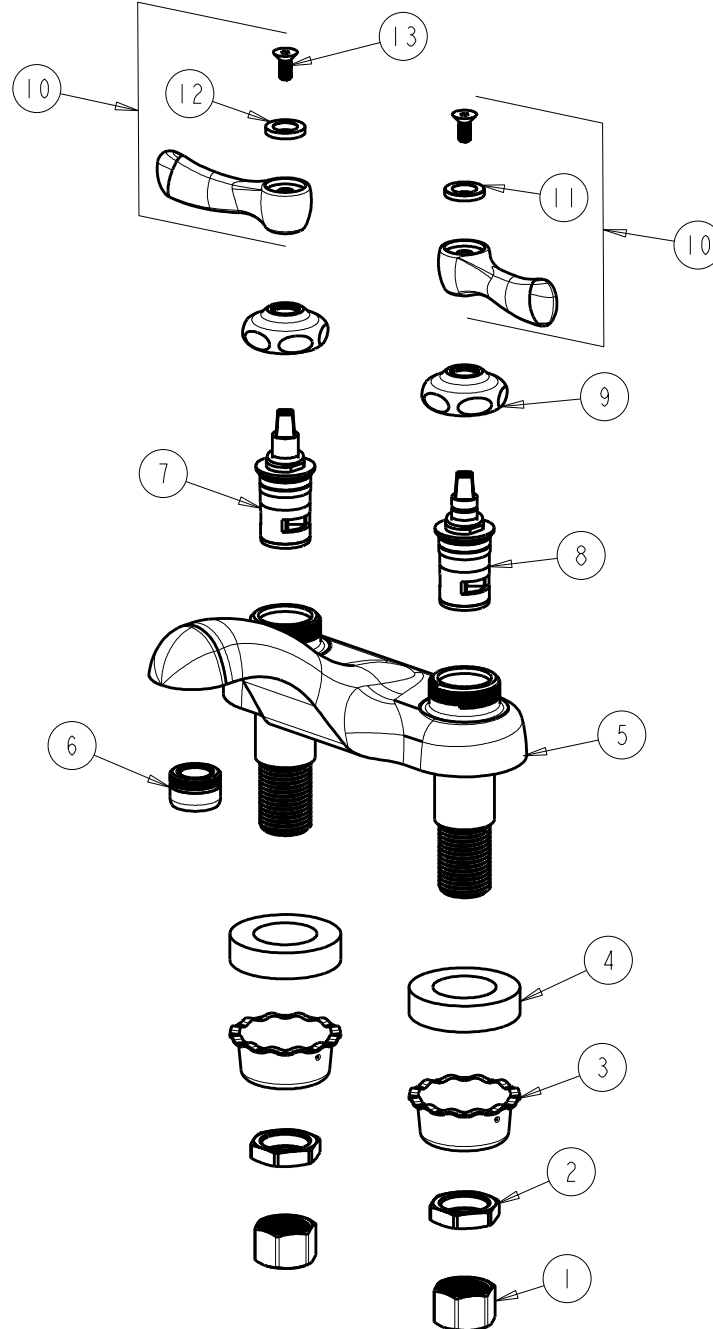

FITTING NO.

802-E70XKABCP

SUBMITTED MODEL NO.

ITEM NO.

FOR TECHNICAL ASSISTANCE
1-800-TEC-TRUE (1-800-832-8783)

ITEM	PART NO.	DESCRIPTION	ITEM	PART NO.	DESCRIPTION
1	49-005JKRBF	COUPLING NUT	8	1-099XKJKABNF	RH CERAMIC CARTRIDGE 1/4
2	49-004JKRBF	LOCKNUT	9	1-214JKCP	CAP
3	1797-114JKNF	BASIN COCK WASHER	10	390-PRJKCP	LEVER HANDLE ASSEMBLY (PAIR)
4	555-313JKNF	WASHER	11	633-123JKNF	INDEX BUTTON (BLUE)
5	-----	VALVE BODY NOT SOLD SEPARATELY	12	633-023JKNF	INDEX BUTTON (RED)
6	E70JKABCP	OUTLET, LAMINAR 0.5 GPM	13	420-020JKNF	SCREW, 1/8 FLAT HEX HEAD X 1/2
7	1-100XKJKABNF	LH CERAMIC CARTRIDGE 1/4			