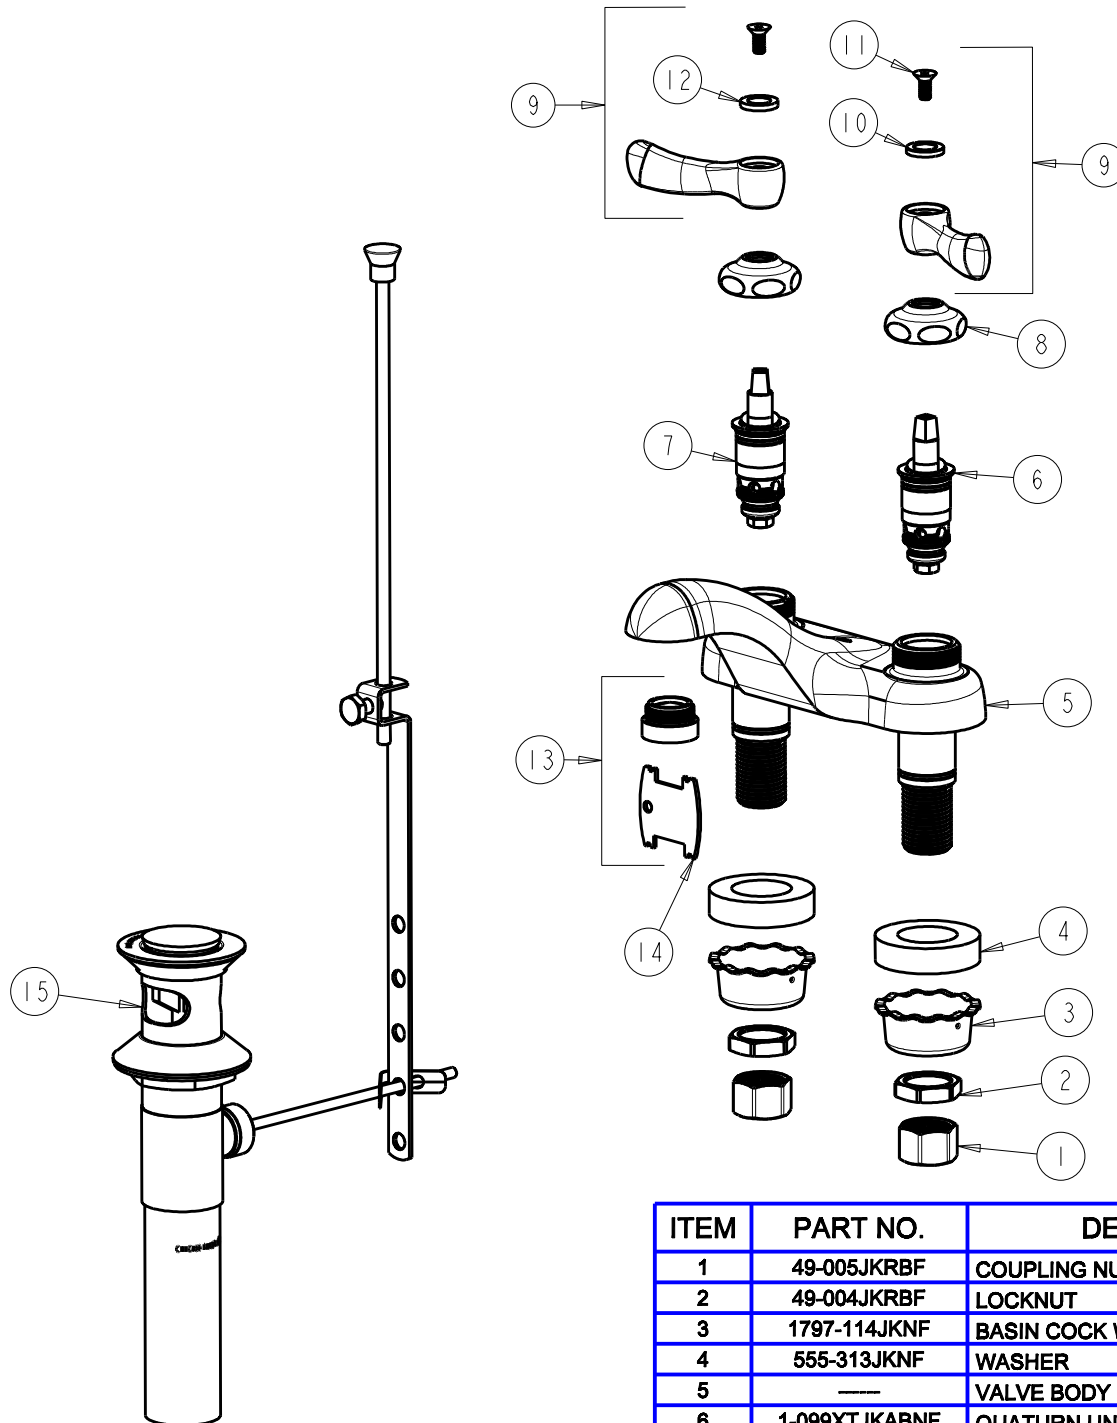

CHICAGO FAUCETS
a Geberit company

2100 South Clearwater Drive
Des Plaines, IL 60018
Phone: 847-803-5000
Fax: 847-803-5454
www.chicagofaucets.com

REPAIR PARTS

FITTING NO.

797-VABCP

SUBMITTED MODEL NO.

ITEM NO.

BY: JAR DATE: 10-28-11

CHK: *[Signature]* REV:

FOR TECHNICAL ASSISTANCE
1-800-TEC-TRUE (1-800-832-8783)

ITEM	PART NO.	DESCRIPTION
1	49-005JKRBF	COUPLING NUT
2	49-004JKRBF	LOCKNUT
3	1797-114JKNF	BASIN COCK WASHER
4	555-313JKNF	WASHER
5	---	VALVE BODY (NOT SOLD SEPARATELY)
6	1-099XTJKABNF	QUATURN UNIT (RH)
7	1-100XTJKABNF	QUATURN UNIT (LH)
8	1-214JKCP	CAP
9	390-PRJKCP	LEVER HANDLE ASSEMBLY (PAIR)
10	633-123JKNF	INDEX BUTTON (BLUE)
11	420-020JKNF	SCREW, 1/8 FLAT HEX HEAD X 1/2
12	633-023JKNF	INDEX BUTTON (RED)
13	E12VPJKCP	V.R. SOFTFLO AERATOR W/ KEY
14	3-024JKRCF	KEY, VP
15	1222-KJKCP	POP-UP WASTE