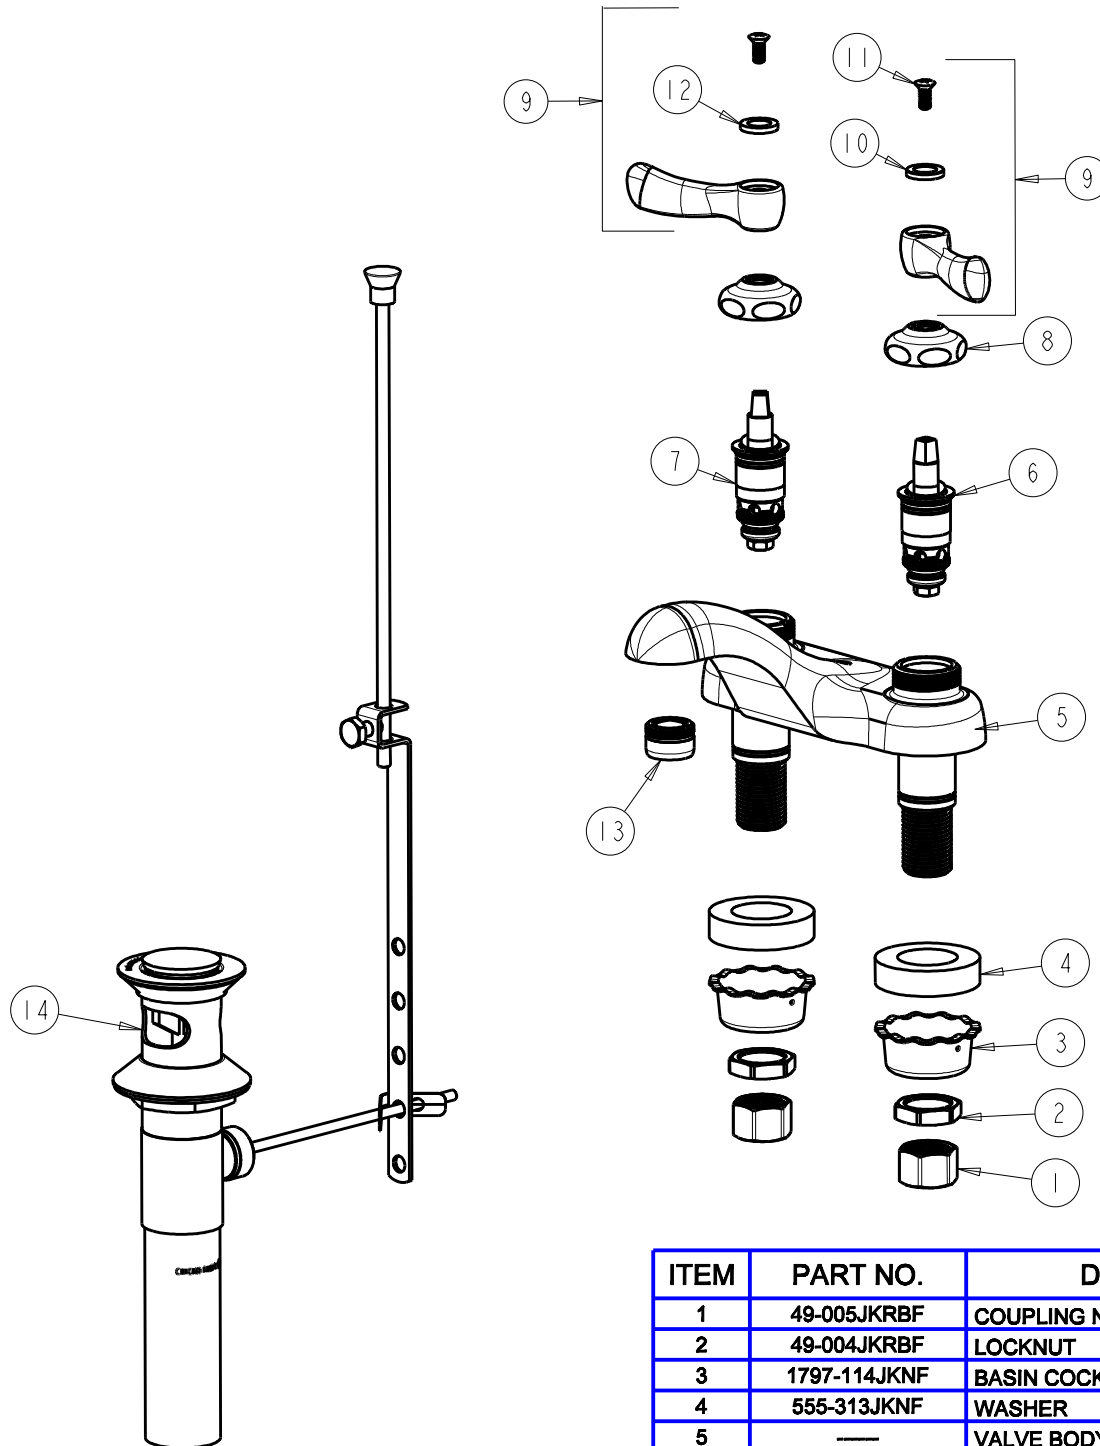

# REPAIR PARTS

FITTING NO.

**797-ABCP**

SUBMITTED MODEL NO.

ITEM NO.

BY: JAR DATE: 10-28-11

CHK: *[Signature]* REV:

**FOR TECHNICAL ASSISTANCE**  
1-800-TEC-TRUE (1-800-832-8783)

ITEM	PART NO.	DESCRIPTION
1	49-005JKRBF	COUPLING NUT
2	49-004JKRBF	LOCKNUT
3	1797-114JKNF	BASIN COCK WASHER
4	555-313JKNF	WASHER
5	—	VALVE BODY (NOT SOLD SEPARATELY)
6	1-099XTJKABNF	QUATURN UNIT (RH)
7	1-100XTJKABNF	QUATURN UNIT (LH)
8	1-214JKCP	CAP
9	390-PRJKCP	LEVER HANDLE ASSEMBLY (PAIR)
10	633-123JKNF	INDEX BUTTON (BLUE)
11	420-010JKRCF	SCREW, 10-32 UNC PH 1/2
12	633-023JKNF	INDEX BUTTON (RED)
13	E12JKCP	SOFTFLO OUTLET
14	1222-KJKCP	POP-UP WASTE