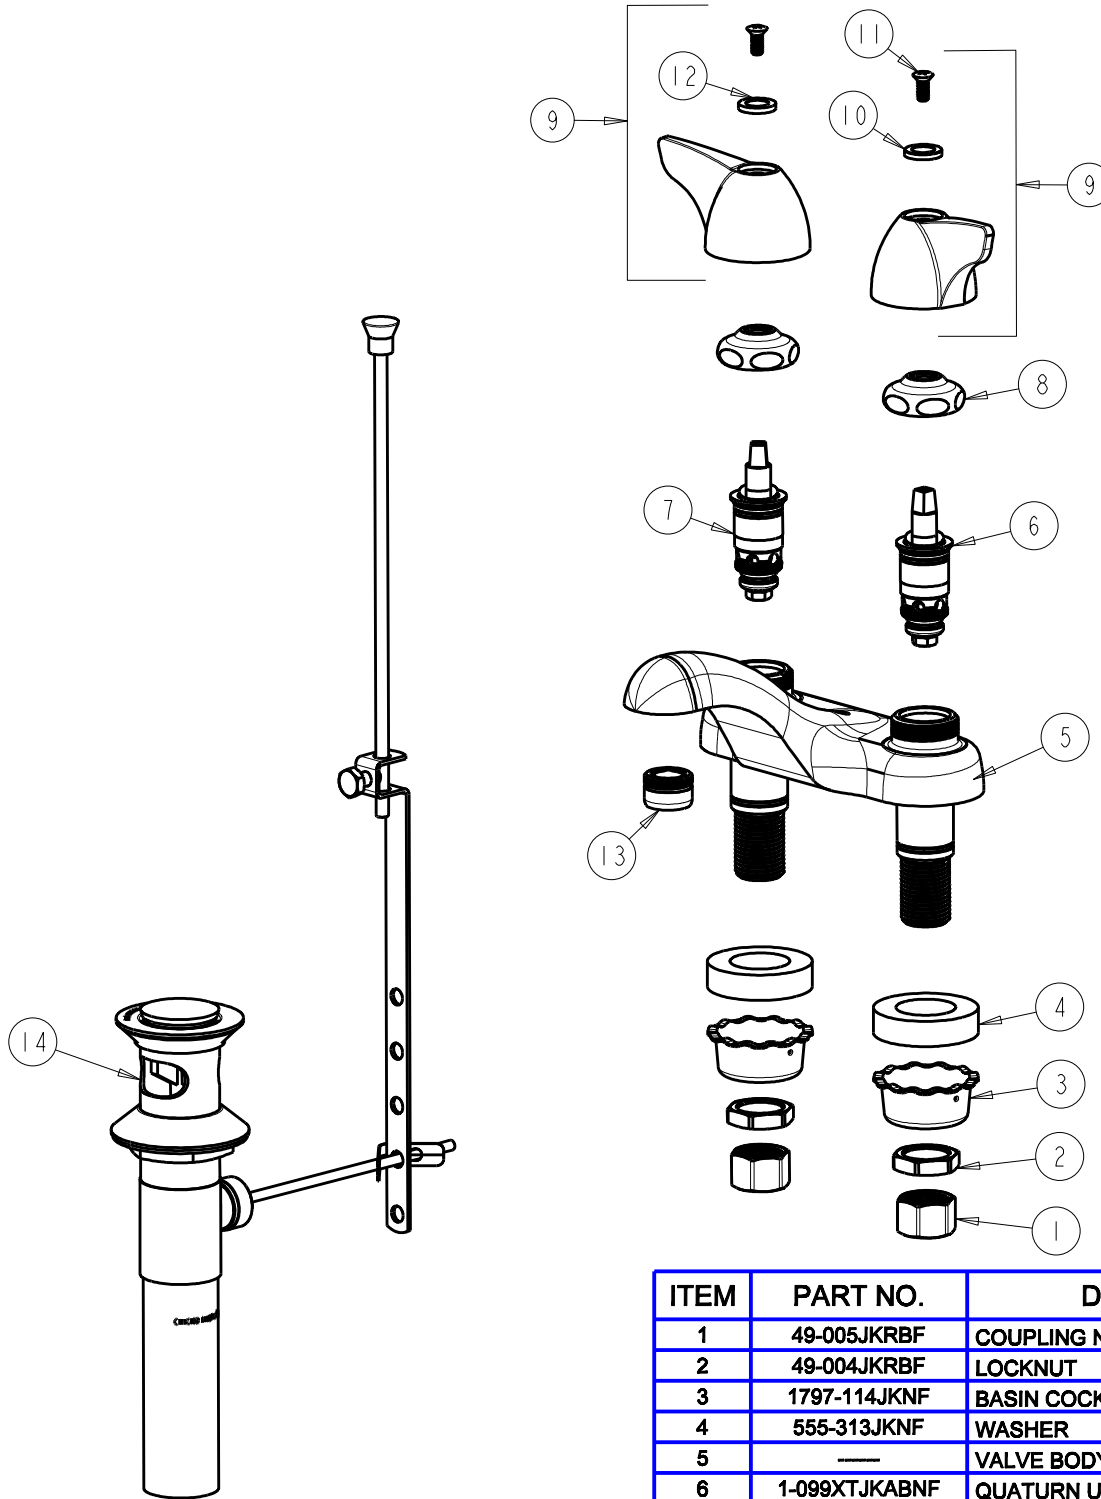

CHICAGO FAUCETS
a Geberit company

2100 South Clearwater Drive
Des Plaines, IL 60018
Phone: 847-803-5000
Fax: 847-803-5454
www.chicagofaucets.com

REPAIR PARTS

FITTING NO.

797-1000ABCP

SUBMITTED MODEL NO.

ITEM NO.

BY: JAR DATE: 10-28-11

CHK: *JAR* REV:

FOR TECHNICAL ASSISTANCE
1-800-TEC-TRUE (1-800-832-8783)

ITEM	PART NO.	DESCRIPTION
1	49-005JKRBF	COUPLING NUT
2	49-004JKRBF	LOCKNUT
3	1797-114JKNF	BASIN COCK WASHER
4	555-313JKNF	WASHER
5	—	VALVE BODY (NOT SOLD SEPARATELY)
6	1-099XTJKABNF	QUATURN UNIT (RH)
7	1-100XTJKABNF	QUATURN UNIT (LH)
8	1-214JKCP	CAP
9	1000-PRJKCP	WING HANDLE ASSEMBLY (PAIR)
10	633-123JKNF	INDEX BUTTON (BLUE)
11	420-010JKRCF	SCREW, 10-32 UNC PH 1/2
12	633-023JKNF	INDEX BUTTON (RED)
13	E12JKCP	SOFTFLO OUTLET
14	1222-KJKCP	POP-UP WASTE