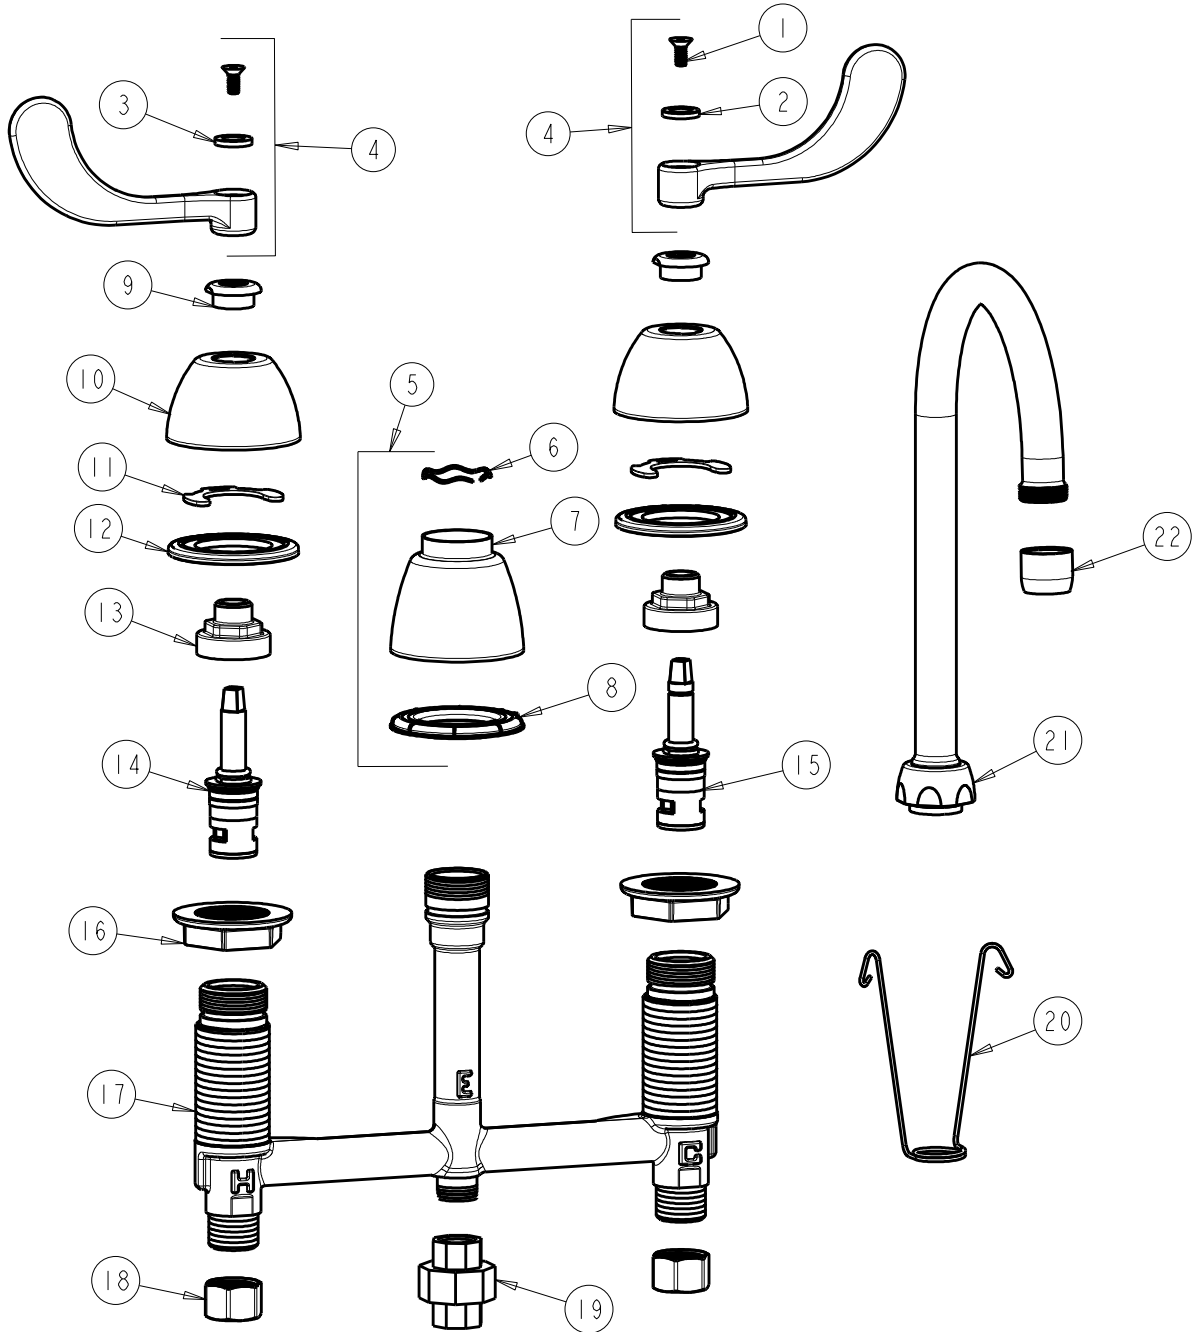

FOR TECHNICAL ASSISTANCE
1-800-TEC-TRUE (1-800-832-8783)

ITEM	PART NO.	DESCRIPTION	ITEM	PART NO.	DESCRIPTION
1	420-020JKNF	SCREW, 1/8 FLAT HEX HEAD X 1/2	12	888-026JKNF	WASHER, SEALING
2	633-123JKNF	INDEX BUTTON (BLUE)	13	274-014JKRBF	NUT, CAP
3	633-023JKNF	INDEX BUTTON (RED)	14	377-XKLHJKABNF	LH CERAMIC CARTRIDGE 1/4
4	317-PRJKCP	HANDLE, 4" WRISTBLADE (PAIR)	15	377-XKRHJKABNF	RH CERAMIC CARTRIDGE 1/4
5	785-400JKCP	KIT, SPOUT ESCUTCHEON	16	250-004JKNF	LOCKNUT
6	50-038JKNF	WAVE WASHER	17	-----	BODY, VALVE
7	785-400JKCP	ESCUTCHEON, SPOUT BASE	18	49-005JKRBF	COUPLING NUT
8	888-027JKNF	SPOUT ESCUTCHEON WASHER	19	906-003KJKABRBF	UNION ASSEMBLY
9	422-113JKCP	ESCUTCHEON NUT	20	200-008JKNF	HANGER
10	250-082JKCP	ESCUTCHEON	21	GN2AJKABCP	SPOUT, GN 5-1/4" C-C
11	200-009JKNF	CLIP, RETAIN	22	E3JKABCP	SOFTFLO AERATOR 2.2 GPM