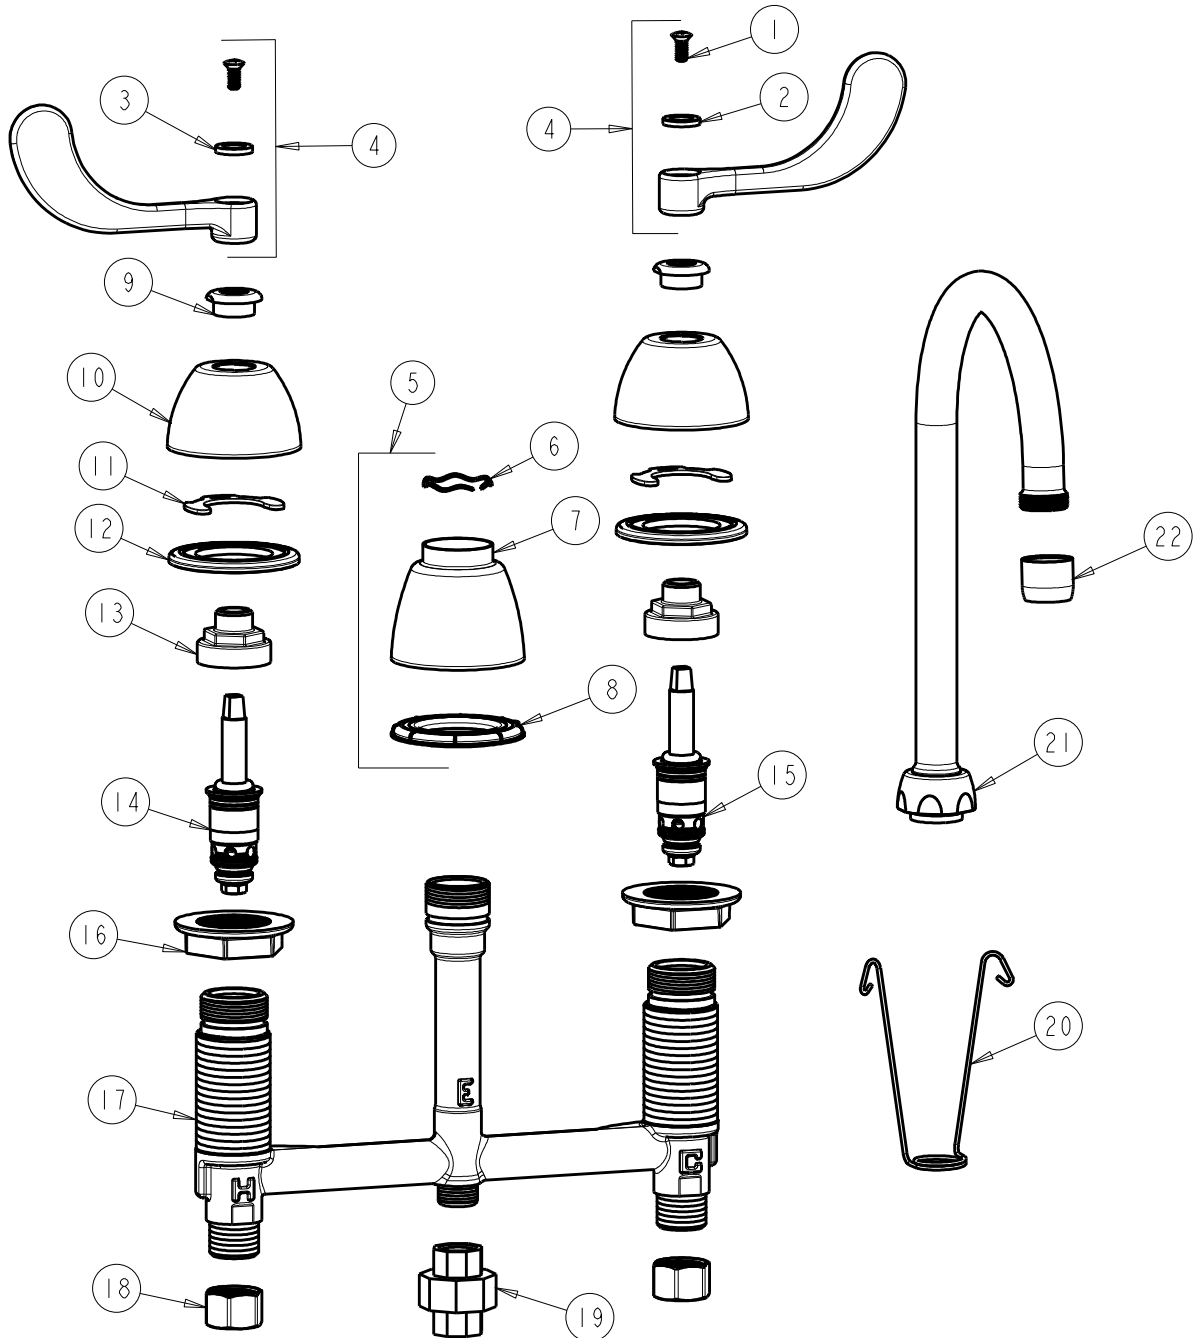

CHICAGO FAUCETS
a Geberit company

2100 South Clearwater Drive
Des Plaines, IL 60018
Phone: 847-803-5000
Fax: 847-803-5454
www.chicagofaucets.com

REPAIR PARTS

FITTING NO.

786-TWGN2AE3ABCP

SUBMITTED MODEL NO.

BY: SID DATE: 08-09-10

CHK: REV: 05-04-12

ITEM NO.

FOR TECHNICAL ASSISTANCE
1-800-TEC-TRUE (1-800-832-8783)

ITEM	PART NO.	DESCRIPTION	ITEM	PART NO.	DESCRIPTION
1	420-010JKRCF	SCREW, 10-32 UNC PH 1/2	12	888-026JKNF	WASHER, SEALING
2	633-123JKNF	INDEX BUTTON (BLUE)	13	274-014JKRBF	NUT, CAP
3	633-023JKNF	INDEX BUTTON (RED)	14	377-XTLHJKABNF	LH QUATURN CARTRIDGE
4	317-PRJKCP	HANDLE, 4" WRISTBLADE (PAIR)	15	377-XTRHJKABNF	RH QUATURN CARTRIDGE
5	785-400JKCP	SPOUT ESCUTCHEON KIT	16	250-004JKNF	LOCKNUT
6	50-038JKNF	WAVE WASHER	17	-----	BODY, VALVE
7	785-400JKCP	ESCUTCHEON, SPOUT BASE	18	49-005JKRBF	COUPLING NUT
8	888-027JKNF	SPOUT ESCUTCHEON WASHER	19	906-003KJKABRBF	UNION ASSEMBLY
9	422-113JKCP	ESCUTCHEON NUT	20	200-008JKNF	HANGER
10	250-082JKCP	ESCUTCHEON	21	GN2AJKCP	SPOUT
11	200-009JKNF	CLIP, RETAIN	22	E3JKCP	SOFTFLO AERATOR 2.2 GPM