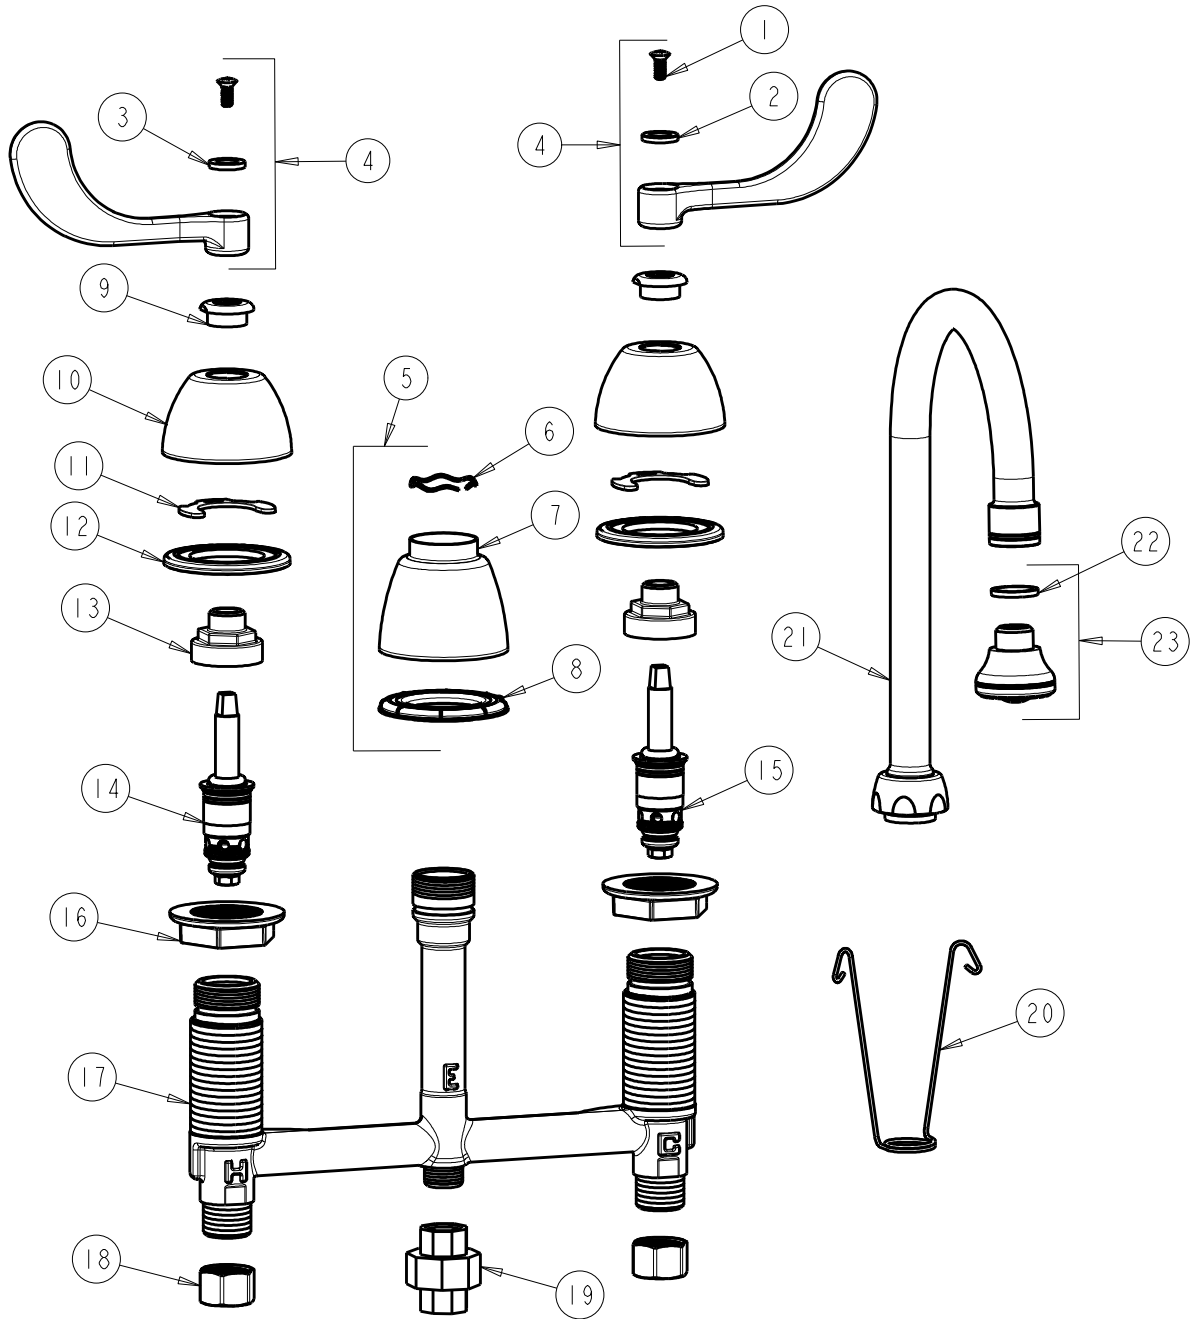

**CHICAGO FAUCETS**  
a Geberit company

2100 South Clearwater Drive  
Des Plaines, IL 60018  
Phone: 847-803-5000  
Fax: 847-803-5454  
www.chicagofaucets.com

**REPAIR PARTS**

FITTING NO.  
**786-TWABCP**  
SUBMITTED MODEL NO.

**FOR TECHNICAL ASSISTANCE**  
1-800-TEC-TRUE (1-800-832-8783)

BY: SID DATE: 05-13-10  
CHK: REV: 05-04-12

ITEM NO.

ITEM	PART NO.	DESCRIPTION	ITEM	PART NO.	DESCRIPTION
1	420-010JKRCF	SCREW, 10-32 UNC PH 1/2	13	274-014JKRBF	NUT, CAP
2	633-123JKNF	INDEX BUTTON (BLUE)	14	377-XTLHJKABNF	LH QUATURN CARTRIDGE
3	633-023JKNF	INDEX BUTTON (RED)	15	377-XTRHJKABNF	RH QUATURN CARTRIDGE
4	317-PRJKCP	HANDLE, 4" WRISTBLADE (PAIR)	16	250-004JKNF	LOCKNUT
5	785-400JKCP	SPOUT ESCUTCHEON KIT	17	---	BODY, VALVE
6	50-038JKNF	WAVE WASHER	18	49-005JKRBF	COUPLING NUT
7	785-400JKCP	ESCUTCHEON, SPOUT BASE	19	906-003KJKABRBF	UNION ASSEMBLY
8	888-027JKNF	SPOUT ESCUTCHEON WASHER	20	200-008JKNF	HANGER
9	422-113JKCP	ESCUTCHEON NUT	21	GN2BJKABCP	SPOUT
10	250-082JKCP	ESCUTCHEON	22	229-003JKNF	WASHER
11	200-009JKNF	CLIP, RETAIN	23	E4JKABCP	ROSE SPRAY OUTLET
12	888-026JKNF	WASHER, SEALING			