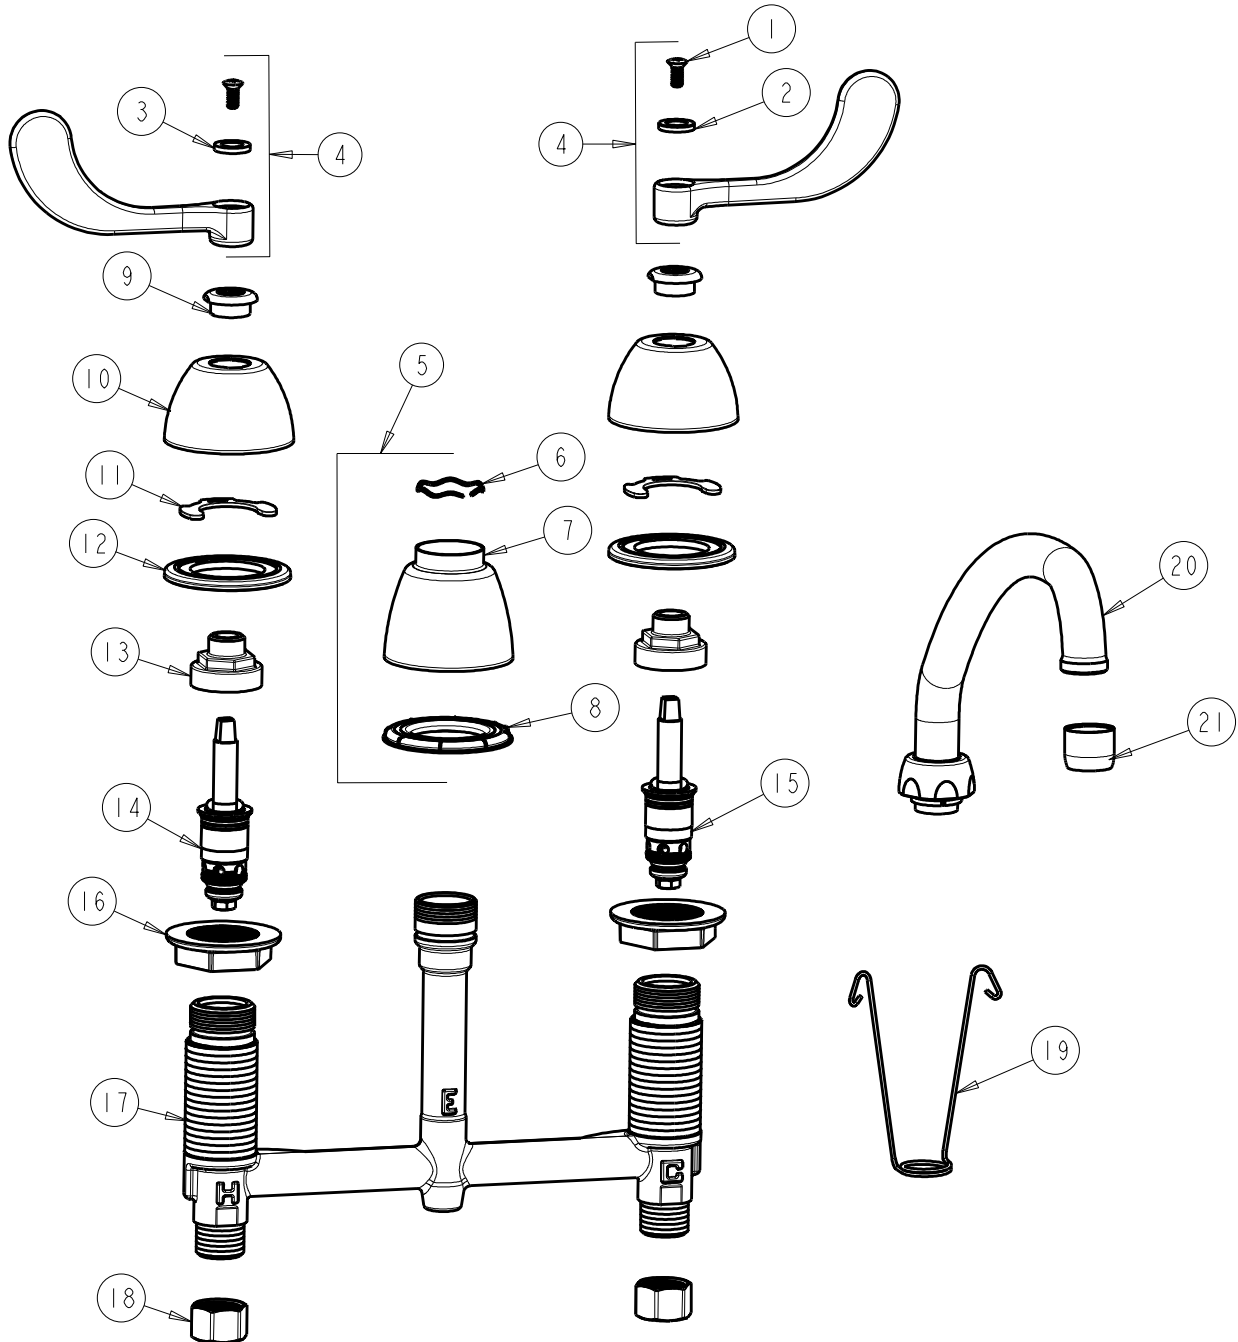

**CHICAGO FAUCETS**  
a Geberit company

2100 South Clearwater Drive  
Des Plaines, IL 60018  
Phone: 847-803-5000  
Fax: 847-803-5454  
www.chicagofaucets.com

**REPAIR PARTS**

FITTING NO.

**786-L9E36ABCP**

SUBMITTED MODEL NO.

BY: SID DATE: 07-12-11

CHK: REV: 04-26-12

ITEM NO.

**FOR TECHNICAL ASSISTANCE**  
**1-800-TEC-TRUE (1-800-832-8783)**

ITEM	PART NO.	DESCRIPTION	ITEM	PART NO.	DESCRIPTION
1	420-010JKRCF	SCREW, 10-32 UNC PH 1/2	12	888-026JKNF	WASHER, SEALING
2	633-123JKNF	INDEX BUTTON (BLUE)	13	274-014JKRBF	NUT, CAP
3	633-023JKNF	INDEX BUTTON (RED)	14	377-XTLHJKABNF	LH QUATURN CARTRIDGE
4	317-PRJKCP	HANDLE, 4" WRISTBLADE (PAIR)	15	377-XTRHJKABNF	RH QUATURN CARTRIDGE
5	785-400JKCP	SPOUT ESCUTCHEON KIT	16	250-004JKNF	LOCKNUT
6	50-038JKNF	WAVE WASHER	17	---	BODY, VALVE
7	785-400JKCP	ESCUTCHEON, SPOUT BASE	18	49-005JKRBF	COUPLING NUT
8	888-027JKNF	SPOUT ESCUTCHEON WASHER	19	200-008JKNF	HANGER
9	422-113JKCP	ESCUTCHEON NUT	20	L9LESSE3JKCP	SPOUT
10	250-082JKCP	ESCUTCHEON	21	E36JKCP	OUTLET, 1.5 GPM LAMINAR
11	200-009JKNF	CLIP, RETAIN			