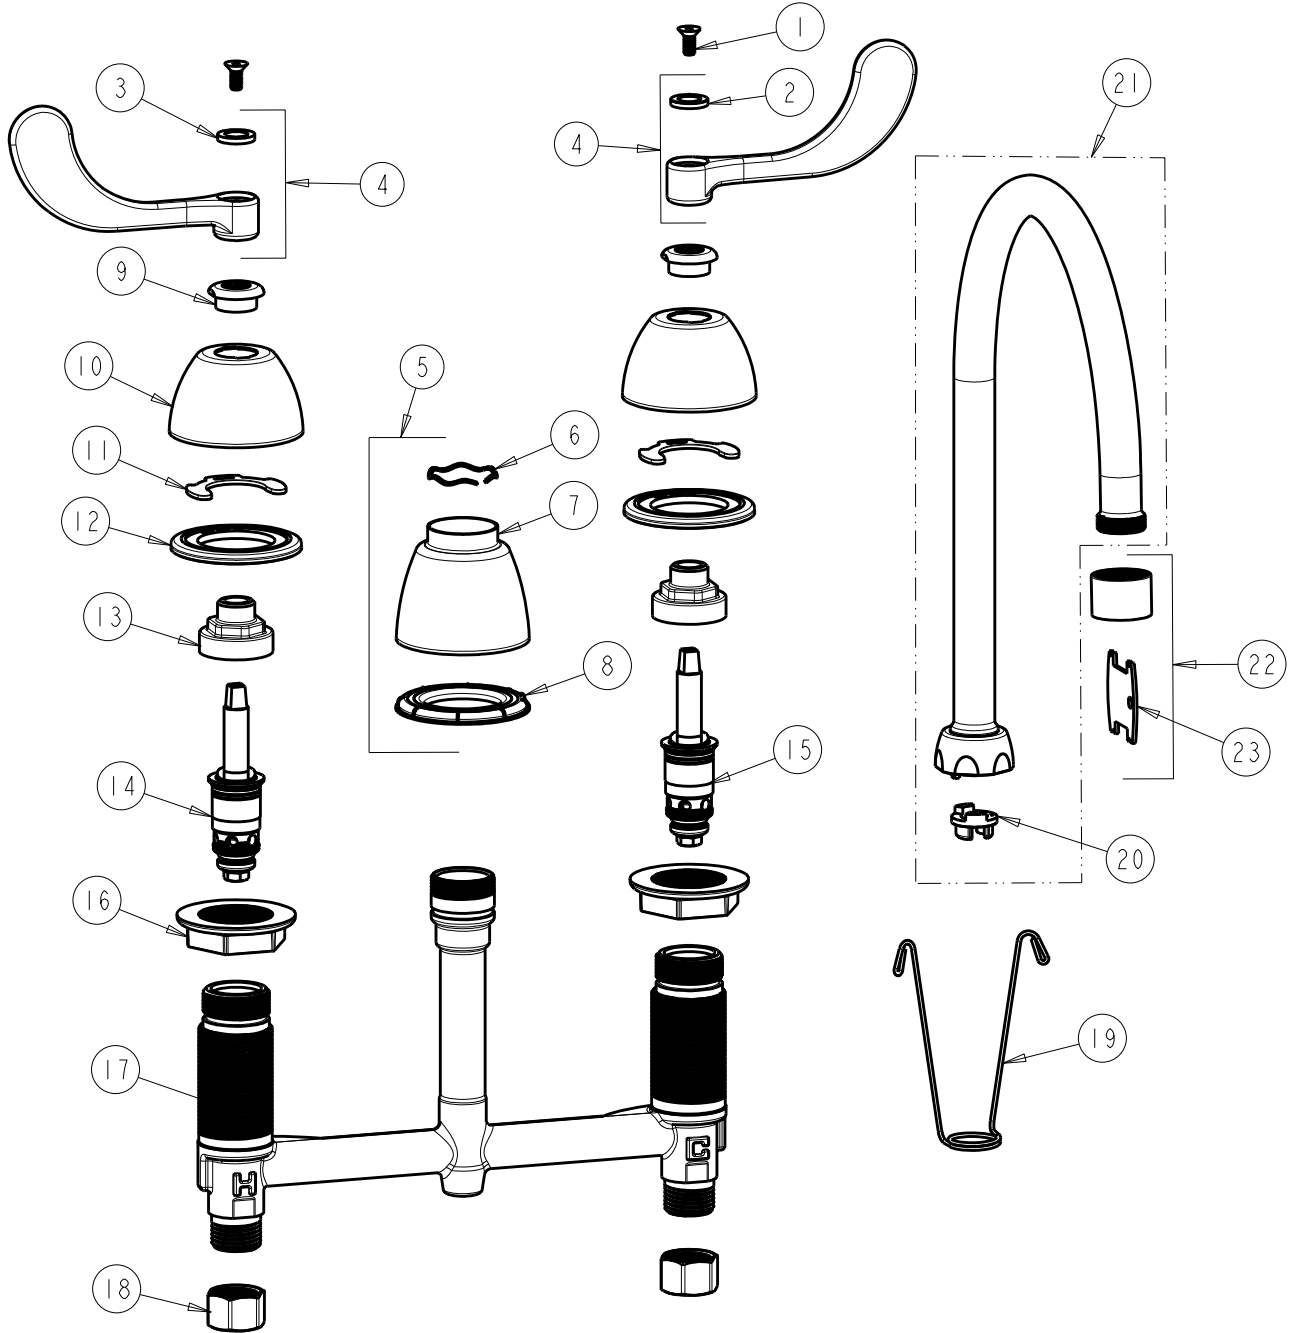

2100 South Clearwater Drive
Des Plaines, IL 60018
Phone: 847-803-5000
Fax: 847-803-5454
www.chicagofaucets.com

a Geberit company

FOR TECHNICAL ASSISTANCE
1-800-TEC-TRUE (1-800-832-8783)

REPAIR PARTS

BY: SID DATE: 03-11-21
CHK: *gse* REV:

FITTING NO.

786-GR8AE3V317AB

SUBMITTED MODEL NO.

ITEM NO.

ITEM	PART NO.	DESCRIPTION	ITEM	PART NO.	DESCRIPTION
1	420-020JKNF	SCREW, 1/8 FLAT HEX HEAD X 1/2	13	274-014JKRBF	NUT, CAP
2	633-123JKNF	INDEX BUTTON (BLUE)	14	377-XTLHJKABNF	LH QUATURN CARTRIDGE
3	633-023JKNF	INDEX BUTTON (RED)	15	377-XTRHJKABNF	RH QUATURN CARTRIDGE
4	317-PRJKCP	HANDLE, 4" WRISTBLADE (PAIR)	16	250-004JKNF	LOCKNUT
5	785-400JKCP	KIT, SPOUT ESCUTCHEON	17	-----	BODY, VALVE
6	50-038JKNF	WAVE WASHER	18	49-005JKRBF	COUPLING NUT
7	785-400JKCP	ESCUTCHEON, SPOUT BASE	19	200-008JKNF	HANGER
8	888-027JKNF	SPOUT ESCUTCHEON WASHER	20	786-001JKABRBF	ADAPTER, RESTRICTED SWING
9	422-113JKCP	ESCUTCHEON NUT	21	GN8ARSJKABCP	FOR PARTS SEE GN8ARSJKCP
10	250-082JKCP	ESCUTCHEON	22	E3VPJKABCP	OUTLET VP, AERATOR 2.2 GPM
11	200-009JKNF	CLIP, RETAIN	23	3-024JKRCF	KEY, VP
12	888-026JKNF	WASHER, SEALING			