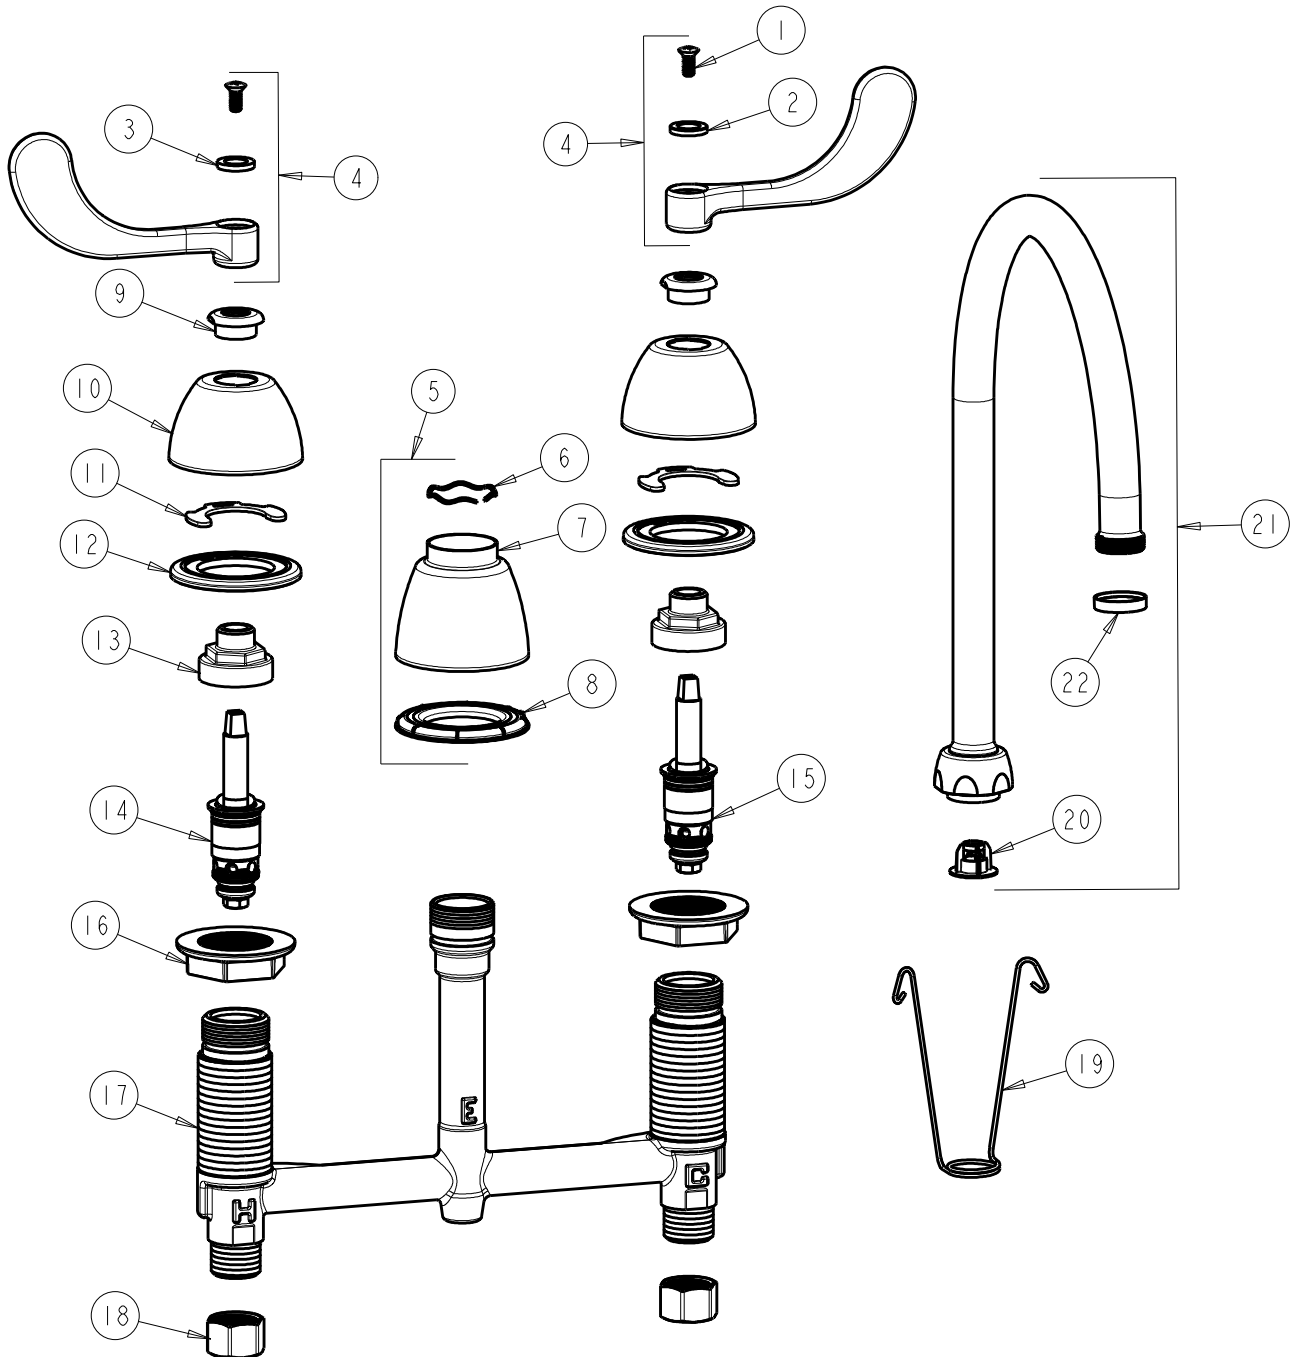

CHICAGO FAUCETS
a Geberit company

2100 South Clearwater Drive
Des Plaines, IL 60018
Phone: 847-803-5000
Fax: 847-803-5454
www.chicagofaucets.com

REPAIR PARTS

FITTING NO.

786-GN8FCABCP

SUBMITTED MODEL NO.

ITEM NO.

BY: SID DATE: 02-01-10

CHK: REV: 05-03-12

FOR TECHNICAL ASSISTANCE
1-800-TEC-TRUE (1-800-832-8783)

ITEM	PART NO.	DESCRIPTION	ITEM	PART NO.	DESCRIPTION
1	420-010JKRCF	SCREW, 10-32 UNC PH 1/2	12	888-026JKNF	WASHER, SEALING
2	633-123JKNF	INDEX BUTTON (BLUE)	13	274-014JKRBF	NUT, CAP
3	633-023JKNF	INDEX BUTTON (RED)	14	377-XTLHJKABNF	LH QUATURN CARTRIDGE
4	317-PRJKCP	HANDLE, 4" WRISTBLADE (PAIR)	15	377-XTRHJKABNF	RH QUATURN CARTRIDGE
5	785-400JKCP	SPOUT ESCUTCHEON KIT	16	250-004JKNF	LOCKNUT
6	50-038JKNF	WAVE WASHER	17	---	BODY, VALVE
7	785-400JKCP	ESCUTCHEON, SPOUT BASE	18	49-005JKRBF	COUPLING NUT
8	888-027JKNF	SPOUT ESCUTCHEON WASHER	19	200-008JKNF	HANGER
9	422-113JKCP	ESCUTCHEON NUT	20	50-043KJKNF	FLOW CONTROL 1.5 GPM
10	250-082JKCP	ESCUTCHEON	21	GN8FCJKCP	FOR PARTS SEE GN8FCJKCP
11	200-009JKNF	CLIP, RETAIN	22	1-159JKCP	SPOUT END RING