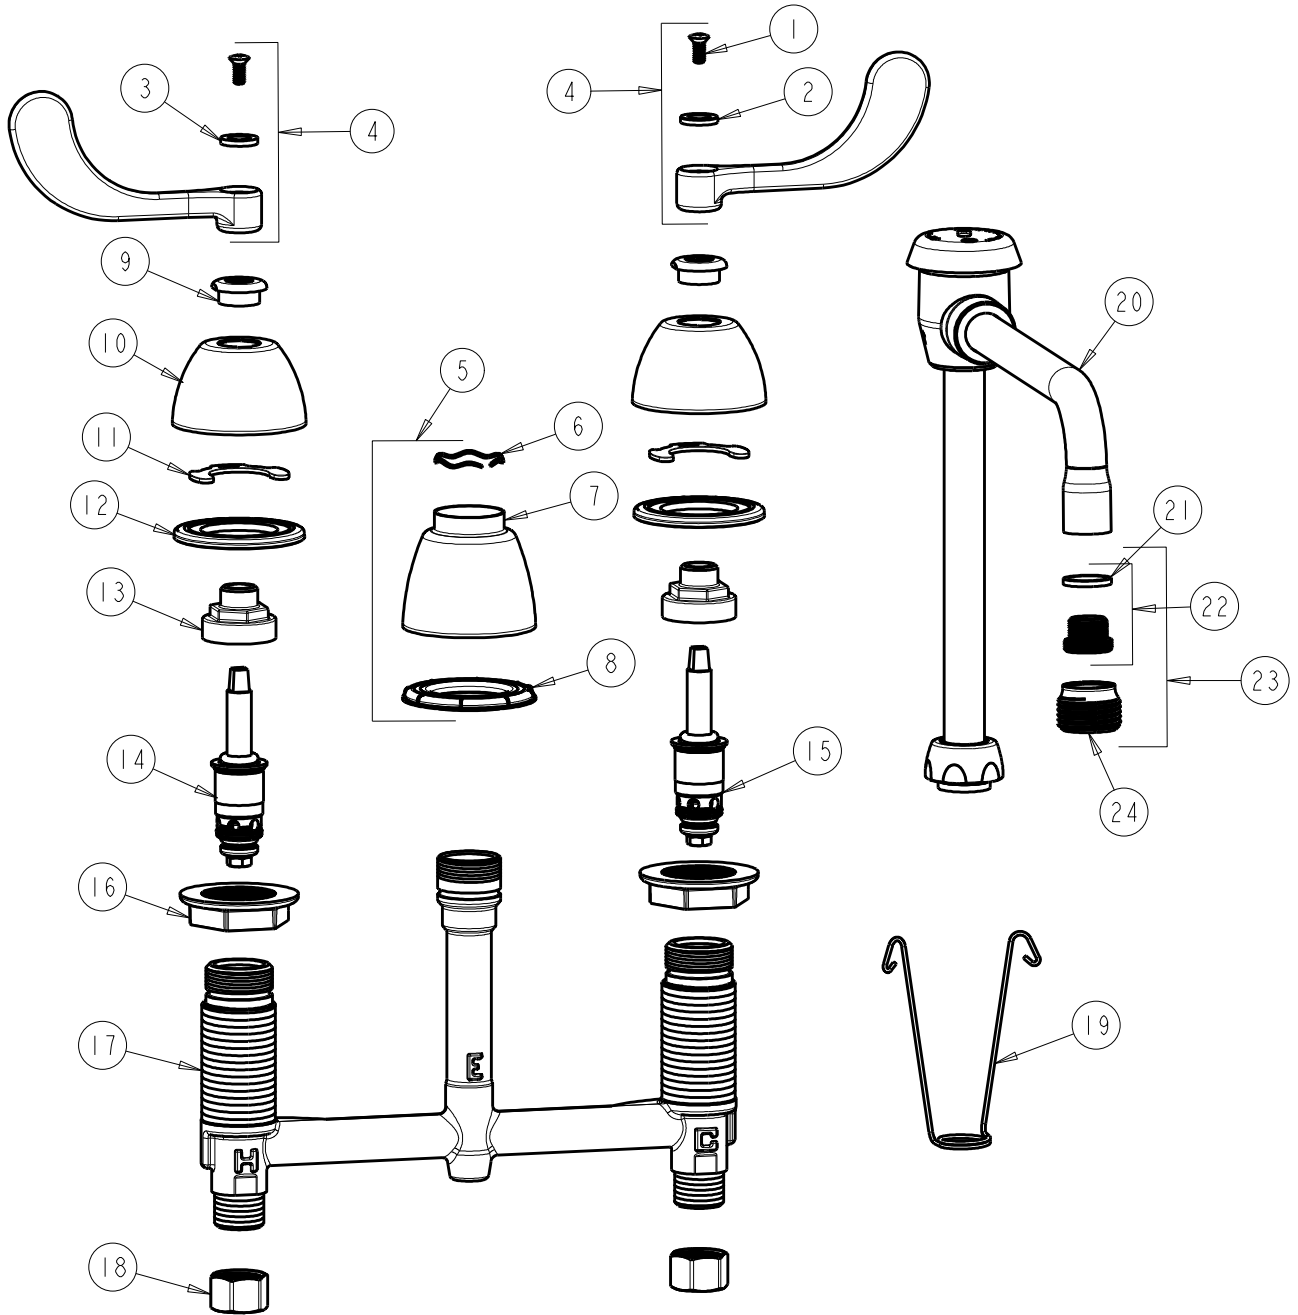

CHICAGO FAUCETS
a Geberit company

2100 South Clearwater Drive
Des Plaines, IL 60018
Phone: 847-803-5000
Fax: 847-803-5454
www.chicagofaucets.com

REPAIR PARTS

BY: SID DATE: 03-31-05
CHK: REV: 05-02-12

FITTING NO.
786-GN8BVBE2-2CP
SUBMITTED MODEL NO.

ITEM NO.

FOR TECHNICAL ASSISTANCE
1-800-TEC-TRUE (1-800-832-8783)

ITEM	PART NO.	DESCRIPTION	ITEM	PART NO.	DESCRIPTION
1	420-010JKRCF	SCREW, 10-32 UNC PH 1/2	13	274-014JKRBF	NUT, CAP
2	633-123JKNF	INDEX BUTTON (BLUE)	14	377-XTLHJKNF	LH QUATURN CARTRIDGE
3	633-023JKNF	INDEX BUTTON (RED)	15	377-XTRHJKNF	RH QUATURN CARTRIDGE
4	317-PRJKCP	HANDLE, 4" WRISTBLADE (PAIR)	16	250-004JKNF	LOCKNUT
5	785-400JKCP	SPOUT ESCUTCHEON KIT	17	---	BODY, VALVE
6	50-038JKNF	WAVE WASHER	18	49-005JKRBF	COUPLING NUT
7	785-400JKCP	ESCUTCHEON, SPOUT BASE	19	200-008JKNF	HANGER
8	888-027JKNF	SPOUT ESCUTCHEON WASHER	20	GN8BVBJKCP	VACUUM BREAKER SWING SPOUT
9	422-113JKCP	ESCUTCHEON NUT	21	229-003JKNF	WASHER
10	250-082JKCP	ESCUTCHEON	22	K2JKRCF	ADAPTER w/WASHER
11	200-009JKNF	CLIP, RETAIN	23	E2-2JKRCF	OUTLET WITH ADAPTER
12	888-026JKNF	WASHER, SEALING	24	E2JKRCF	3/4 MALE HOSE THREAD OUTLET