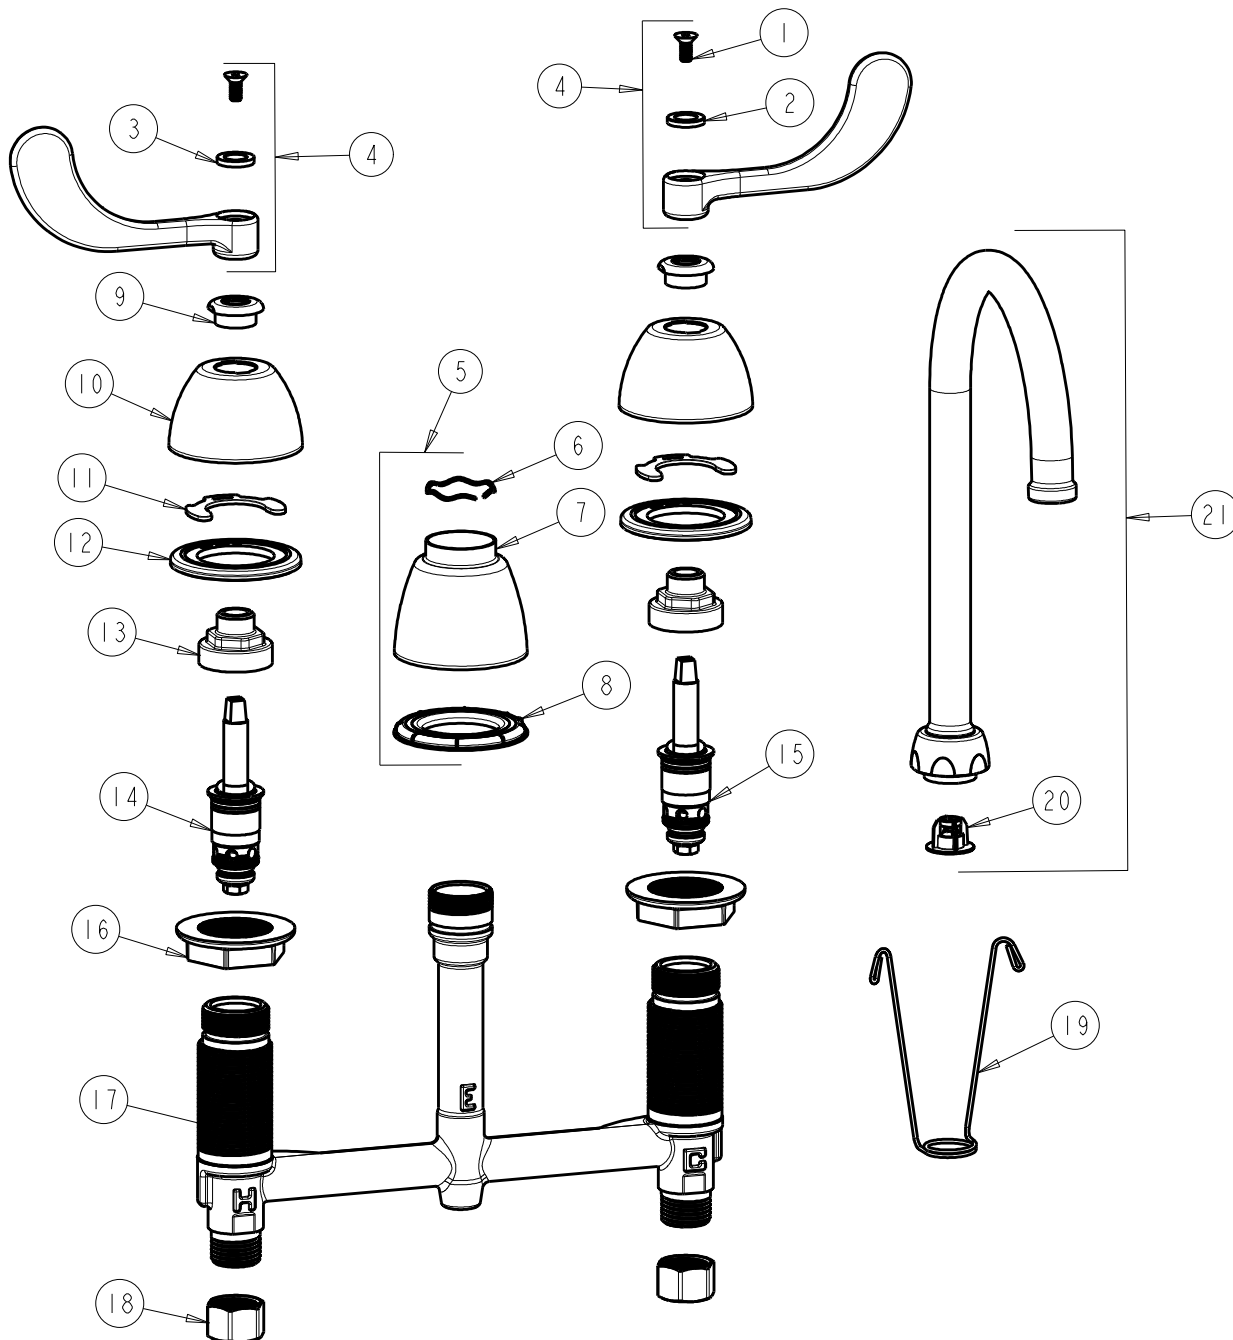

CHICAGO FAUCETS
a Geberit company

2100 South Clearwater Drive
Des Plaines, IL 60018
Phone: 847-803-5000
Fax: 847-803-5454
www.chicagofaucets.com

REPAIR PARTS

BY: SID DATE: 02-01-10

CHK: *AR* REV: 03-02-17

FITTING NO.

786-GN2FCABCP

SUBMITTED MODEL NO.

ITEM NO.

FOR TECHNICAL ASSISTANCE
1-800-TEC-TRUE (1-800-832-8783)

ITEM	PART NO.	DESCRIPTION	ITEM	PART NO.	DESCRIPTION
1	420-020JKNF	SCREW, 1/8 FLAT HEX HEAD X 1/2	12	888-026JKNF	WASHER, SEALING
2	633-123JKNF	INDEX BUTTON (BLUE)	13	274-014JKRBF	NUT, CAP
3	633-023JKNF	INDEX BUTTON (RED)	14	377-XTLHJKABNF	LH QUATURN CARTRIDGE
4	317-PRJKCP	HANDLE, 4" WRISTBLADE (PAIR)	15	377-XTRHJKABNF	RH QUATURN CARTRIDGE
5	785-400JKKCP	KIT, SPOUT ESCUTCHEON	16	250-004JKNF	LOCKNUT
6	50-038JKNF	WAVE WASHER	17	-----	BODY, VALVE
7	785-400JKKCP	ESCUTCHEON, SPOUT BASE	18	49-005JKRBF	COUPLING NUT
8	888-027JKNF	SPOUT ESCUTCHEON WASHER	19	200-008JKNF	HANGER
9	422-113JKCP	ESCUTCHEON NUT	20	50-043KJKABNF	FLOW CONTROL 1.5 GPM
10	250-082JKCP	ESCUTCHEON	21	GN2FCJKABCP	SPOUT, GN PLAIN END w/ 1.5 GPM FC
11	200-009JKNF	CLIP, RETAIN			