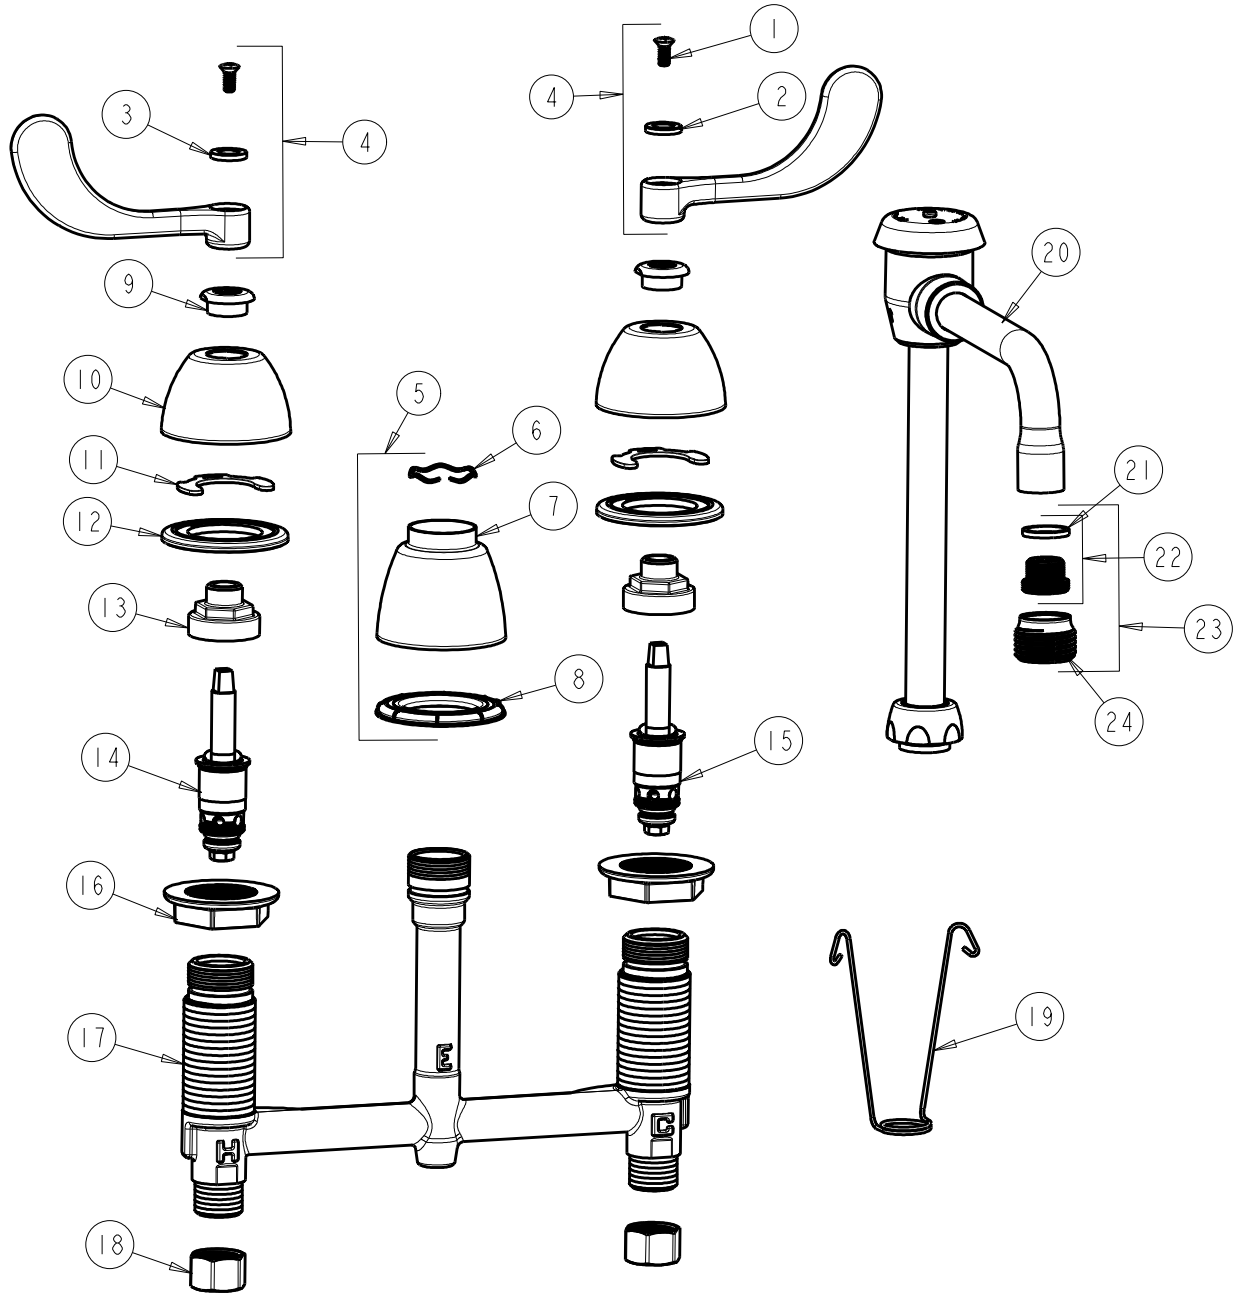

FITTING NO.

**786-GN2BVBE2-2CP**

SUBMITTED MODEL NO.

ITEM NO.

**FOR TECHNICAL ASSISTANCE**  
1-800-TEC-TRUE (1-800-832-8783)

ITEM	PART NO.	DESCRIPTION	ITEM	PART NO.	DESCRIPTION
1	420-010JKRCF	SCREW, 10-32 UNC PH 1/2	13	274-014JKRBF	NUT, CAP
2	633-123JKNF	INDEX BUTTON (BLUE)	14	377-XTLHJKNF	LH QUATURN CARTRIDGE
3	633-023JKNF	INDEX BUTTON (RED)	15	377-XTRHJKNF	RH QUATURN CARTRIDGE
4	317-PRJKCP	HANDLE, 4" WRISTBLADE (PAIR)	16	250-004JKNF	LOCKNUT
5	785-400JKCP	SPOUT ESCUTCHEON KIT	17	—	BODY, VALVE
6	50-038JKNF	WAVE WASHER	18	49-005JKRBF	COUPLING NUT
7	785-400JKCP	ESCUTCHEON, SPOUT BASE	19	200-008JKNF	HANGER
8	888-027JKNF	SPOUT ESCUTCHEON WASHER	20	GN2BVBJKCP	VACUUM BREAKER SWING SPOUT
9	422-113JKCP	ESCUTCHEON NUT	21	229-003JKNF	WASHER
10	250-082JKCP	ESCUTCHEON	22	K2JKRCF	ADAPTER w/WASHER
11	200-009JKNF	CLIP, RETAIN	23	E2-2JKRCF	OUTLET WITH ADAPTER
12	888-026JKNF	WASHER, SEALING	24	E2JKRCF	3/4 MALE HOSE THREAD OUTLET