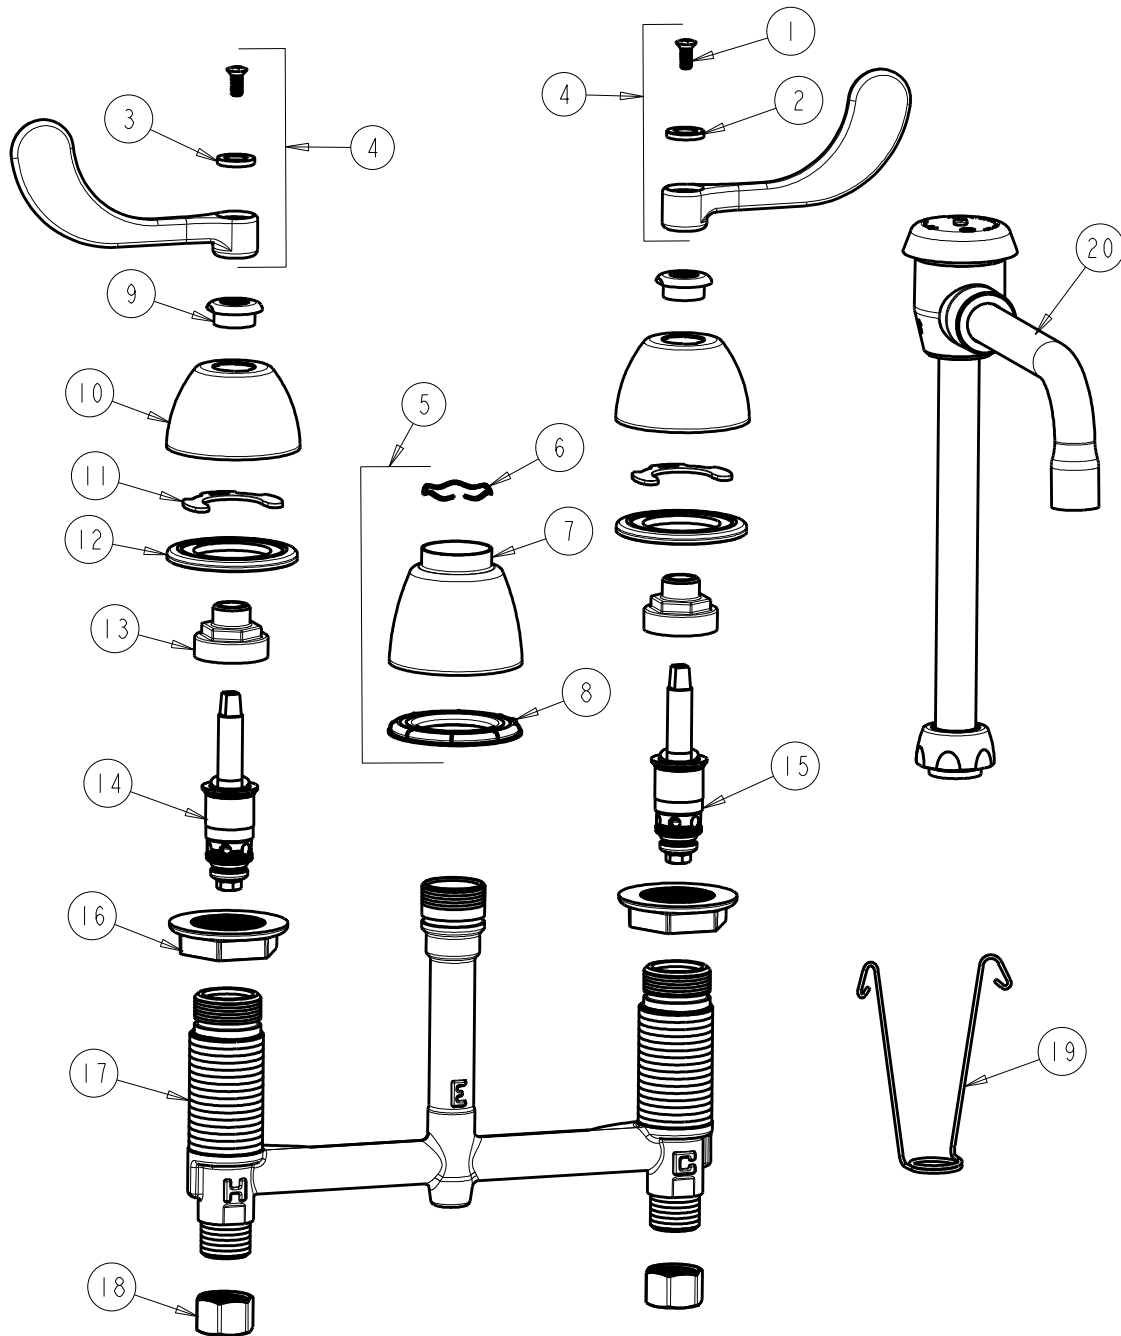

786-GN2BVBBCP

SUBMITTED MODEL NO.

ITEM NO.

FOR TECHNICAL ASSISTANCE
1-800-TEC-TRUE (1-800-832-8783)

ITEM	PART NO.	DESCRIPTION	ITEM	PART NO.	DESCRIPTION
1	420-010JKRCF	SCREW, 10-32 UNC PH 1/2	11	200-009JKNF	CLIP, RETAIN
2	633-123JKNF	INDEX BUTTON (BLUE)	12	888-026JKNF	WASHER, SEALING
3	633-023JKNF	INDEX BUTTON (RED)	13	274-014JKRBF	NUT, CAP
4	317-PRJKCP	HANDLE, 4" WRISTBLADE (PAIR)	14	377-XTLHJKNF	LH QUATURN CARTRIDGE
5	785-400JKCP	SPOUT ESCUTCHEON KIT	15	377-XTRHJKNF	RH QUATURN CARTRIDGE
6	50-038JKNF	WAVE WASHER	16	250-004JKNF	LOCKNUT
7	785-400JKCP	ESCUTCHEON, SPOUT BASE	17	—	BODY, VALVE
8	888-027JKNF	SPOUT ESCUTCHEON WASHER	18	49-005JKRBF	COUPLING NUT
9	422-113JKCP	ESCUTCHEON NUT	19	200-008JKNF	HANGER
10	250-082JKCP	ESCUTCHEON	20	GN2BVBKCP	VACUUM BREAKER SWING SPOUT