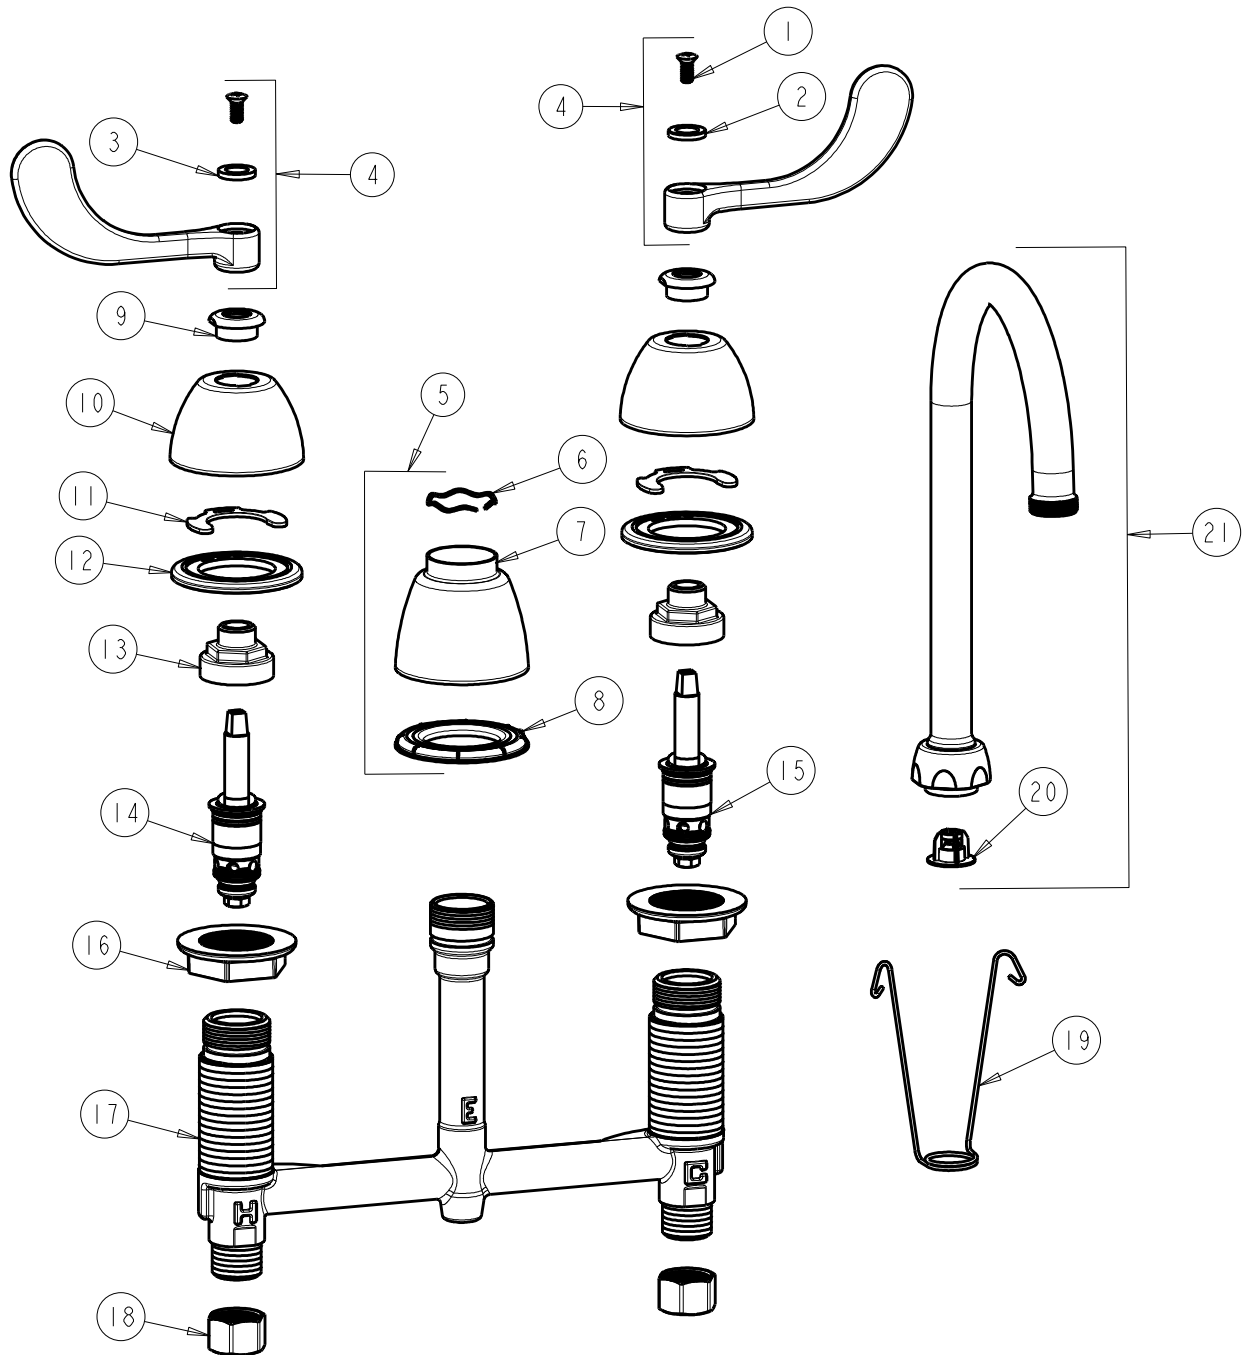

CHICAGO FAUCETS
a Geberit company

2100 South Clearwater Drive
Des Plaines, IL 60018
Phone: 847-803-5000
Fax: 847-803-5454
www.chicagofaucets.com

REPAIR PARTS

FITTING NO.

786-GN2AFCABCP

SUBMITTED MODEL NO.

BY: SID DATE: 01-29-10

CHK: REV: 04-30-12

ITEM NO.

FOR TECHNICAL ASSISTANCE
1-800-TEC-TRUE (1-800-832-8783)

ITEM	PART NO.	DESCRIPTION	ITEM	PART NO.	DESCRIPTION
1	420-010JKRCF	SCREW, 10-32 UNC PH 1/2	12	888-026JKNF	WASHER, SEALING
2	633-123JKNF	INDEX BUTTON (BLUE)	13	274-014JKRBF	NUT, CAP
3	633-023JKNF	INDEX BUTTON (RED)	14	377-XTLHJKABNF	LH QUATURN CARTRIDGE
4	317-PRJKCP	HANDLE, 4" WRISTBLADE (PAIR)	15	377-XTRHJKABNF	RH QUATURN CARTRIDGE
5	785-400JKCP	SPOUT ESCUTCHEON KIT	16	250-004JKNF	LOCKNUT
6	50-038JKNF	WAVE WASHER	17	---	BODY, VALVE
7	785-400JKCP	ESCUTCHEON, SPOUT BASE	18	49-005JKRBF	COUPLING NUT
8	888-027JKNF	SPOUT ESCUTCHEON WASHER	19	200-008JKNF	HANGER
9	422-113JKCP	ESCUTCHEON NUT	20	50-043KJKNF	FLOW CONTROL 1.5 GPM
10	250-082JKCP	ESCUTCHEON	21	GN2AFCJKCP	GN SPOUT-A TYPE END
11	200-009JKNF	CLIP, RETAIN			