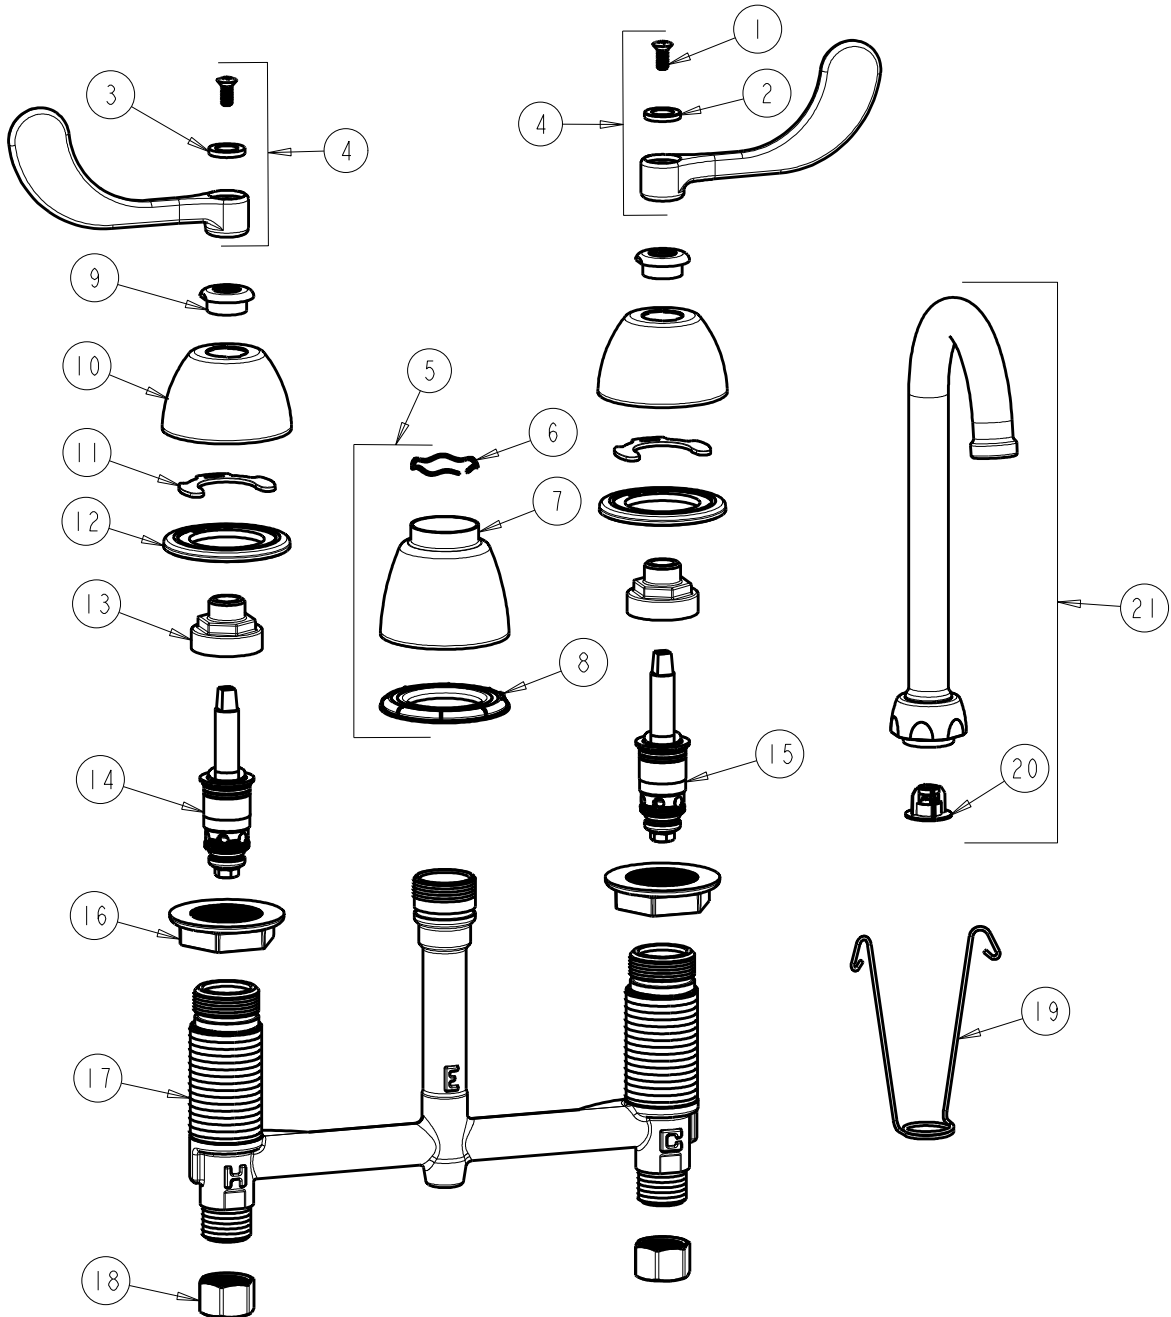

CHICAGO FAUCETS
a Geberit company

2100 South Clearwater Drive
Des Plaines, IL 60018
Phone: 847-803-5000
Fax: 847-803-5454
www.chicagofaucets.com

REPAIR PARTS

FITTING NO.

786-GN1FCABCP

SUBMITTED MODEL NO.

BY: SID DATE: 07-01-11

CHK: REV: 04-30-12

ITEM NO.

FOR TECHNICAL ASSISTANCE
1-800-TEC-TRUE (1-800-832-8783)

ITEM	PART NO.	DESCRIPTION	ITEM	PART NO.	DESCRIPTION
1	420-010JKRCF	SCREW, 10-32 UNC PH 1/2	12	888-026JKNF	WASHER, SEALING
2	633-123JKNF	INDEX BUTTON (BLUE)	13	274-014JKRBF	NUT, CAP
3	633-023JKNF	INDEX BUTTON (RED)	14	377-XTLHJKABNF	LH QUATURN CARTRIDGE
4	317-PRJKCP	HANDLE, 4" WRISTBLADE (PAIR)	15	377-XTRHJKABNF	RH QUATURN CARTRIDGE
5	785-400JKCP	SPOUT ESCUTCHEON KIT	16	250-004JKNF	LOCKNUT
6	50-038JKNF	WAVE WASHER	17	---	BODY, VALVE
7	785-400JKCP	ESCUTCHEON, SPOUT BASE	18	49-005JKRBF	COUPLING NUT
8	888-027JKNF	SPOUT ESCUTCHEON WASHER	19	200-008JKNF	HANGER
9	422-113JKCP	ESCUTCHEON NUT	20	50-043KJKNF	FLOW CONTROL 1.5 GPM
10	250-082JKCP	ESCUTCHEON	21	GN1FCJKCP	GN SPOUT PLAIN END
11	200-009JKNF	CLIP, RETAIN			