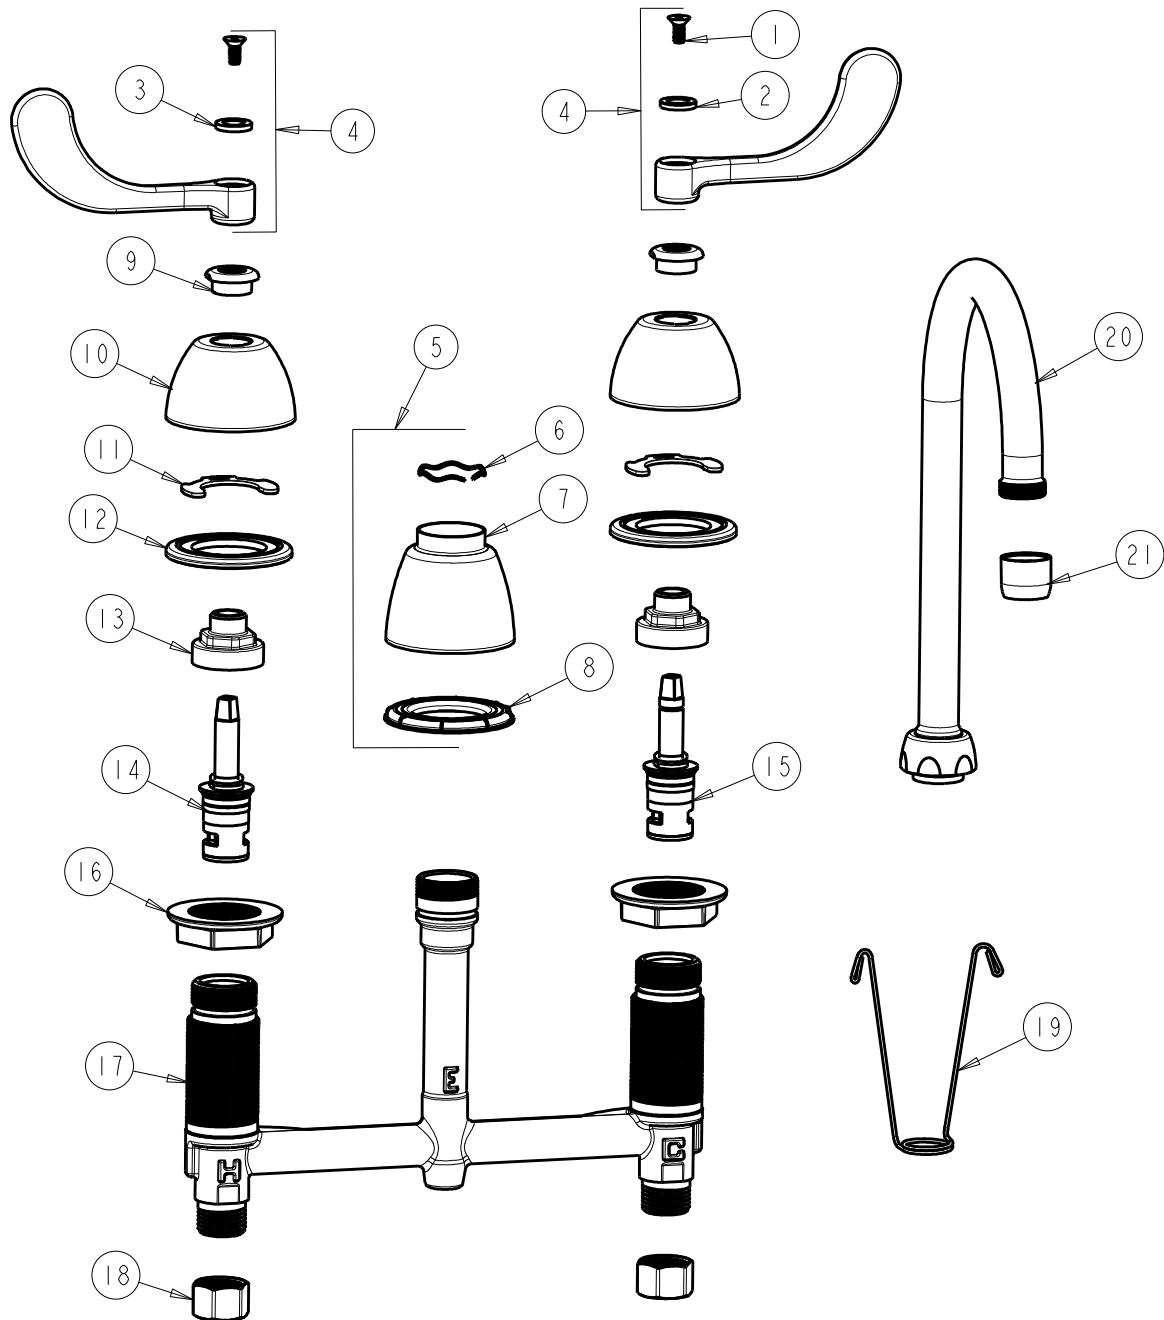

CHICAGO FAUCETS
a Geberit company

2100 South Clearwater Drive
Des Plaines, IL 60018
Phone: 847-803-5000
Fax: 847-803-5454
www.chicagofaucets.com

REPAIR PARTS

BY: SID DATE: 12-06-16
CHK: *DR* REV:

FITTING NO.

786-E72XKABCP

SUBMITTED MODEL NO.

ITEM NO.

FOR TECHNICAL ASSISTANCE
1-800-TEC-TRUE (1-800-832-8783)

ITEM	PART NO.	DESCRIPTION	ITEM	PART NO.	DESCRIPTION
1	420-020JKNF	SCREW, 1/8 FLAT HEX HEAD X 1/2	12	888-026JKNF	WASHER, SEALING
2	633-123JKNF	INDEX BUTTON (BLUE)	13	274-014JKRBF	NUT, CAP
3	633-023JKNF	INDEX BUTTON (RED)	14	377-XKLHJKABNF	LH CERAMIC CARTRIDGE 1/4
4	317-PRJKCP	HANDLE, 4" WRISTBLADE (PAIR)	15	377-XKRHJKABNF	RH CERAMIC CARTRIDGE 1/4
5	785-400JKCP	KIT, SPOUT ESCUTCHEON	16	250-004JKNF	LOCKNUT
6	50-038JKNF	WAVE WASHER	17	-----	BODY, VALVE
7	785-400JKCP	ESCUTCHEON, SPOUT BASE	18	49-005JKRBF	COUPLING NUT
8	888-027JKNF	SPOUT ESCUTCHEON WASHER	19	200-008JKNF	HANGER
9	422-113JKCP	ESCUTCHEON NUT	20	GN2AJKABCP	SPOUT, GN SPOUT 5-1/4" C-C
10	250-082JKCP	ESCUTCHEON	21	E72JKABCP	OUTLET, LAMINAR 0.5GPM
11	200-009JKNF	CLIP, RETAIN			