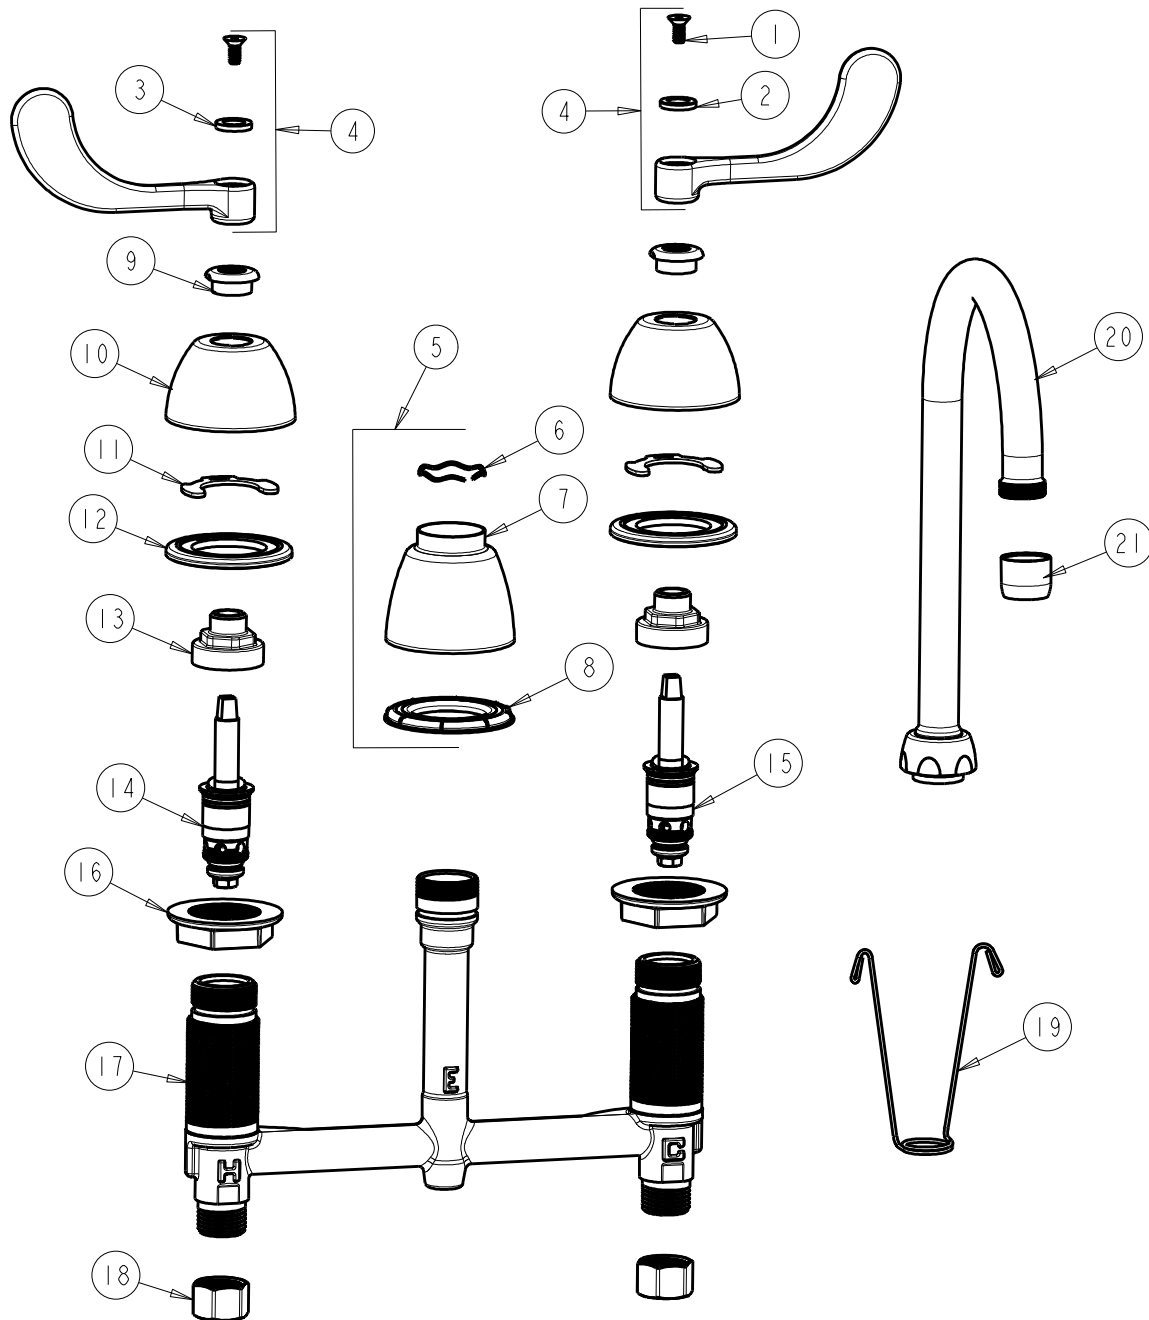

CHICAGO FAUCETS
a Geberit company

2100 South Clearwater Drive
Des Plaines, IL 60018
Phone: 847-803-5000
Fax: 847-803-5454
www.chicagofaucets.com

REPAIR PARTS

FITTING NO.

786-E72ABCP

SUBMITTED MODEL NO.

ITEM NO.

BY: SID DATE: 12-06-16

CHK: *AR* REV:

FOR TECHNICAL ASSISTANCE
1-800-TEC-TRUE (1-800-832-8783)

ITEM	PART NO.	DESCRIPTION	ITEM	PART NO.	DESCRIPTION
1	420-020JKNF	SCREW, 1/8 FLAT HEX HEAD X 1/2	12	888-026JKNF	WASHER, SEALING
2	633-123JKNF	INDEX BUTTON (BLUE)	13	274-014JKRBF	NUT, CAP
3	633-023JKNF	INDEX BUTTON (RED)	14	377-XTLHJKABNF	LH QUATURN CARTRIDGE
4	317-PRJKCP	HANDLE, 4" WRISTBLADE (PAIR)	15	377-XTRHJKABNF	RH QUATURN CARTRIDGE
5	785-400JKCP	KIT, SPOUT ESCUTCHEON	16	250-004JKNF	LOCKNUT
6	50-038JKNF	WAVE WASHER	17	-----	BODY, VALVE
7	785-400JKCP	ESCUTCHEON, SPOUT BASE	18	49-005JKRBF	COUPLING NUT
8	888-027JKNF	SPOUT ESCUTCHEON WASHER	19	200-008JKNF	HANGER
9	422-113JKCP	ESCUTCHEON NUT	20	GN2AJKABCP	SPOUT, GN SPOUT 5-1/4" C-C
10	250-082JKCP	ESCUTCHEON	21	E72JKABCP	OUTLET, LAMINAR 0.5GPM
11	200-009JKNF	CLIP, RETAIN			