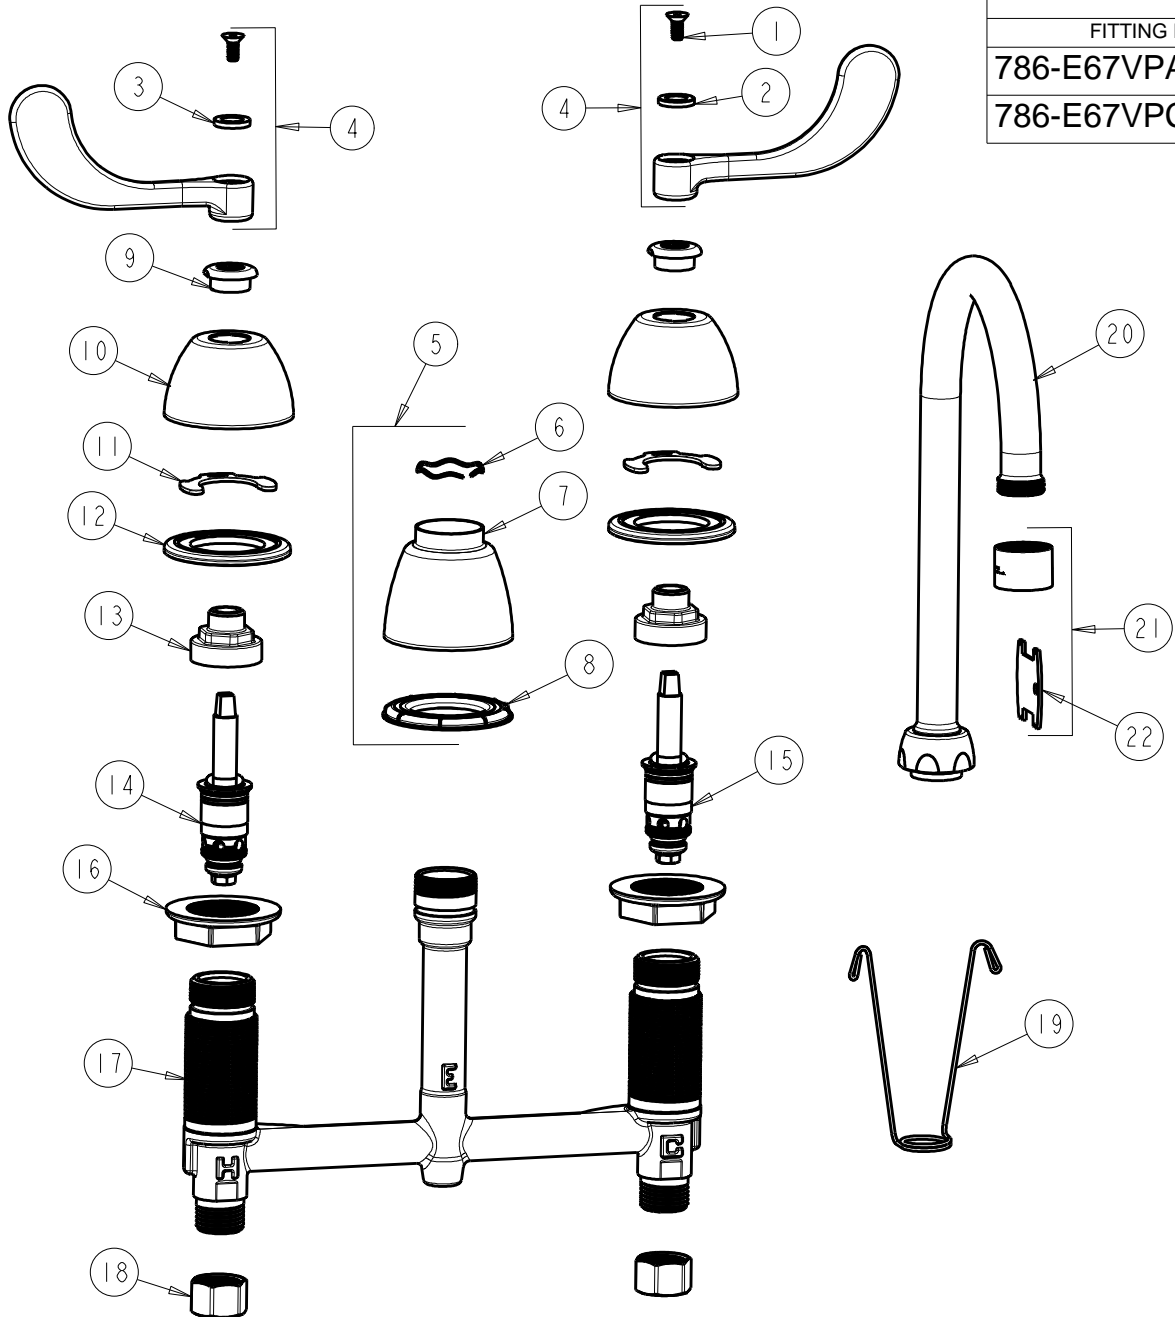

FITTING NO.

SEE SCHEDULE

SUBMITTED MODEL NO.

ITEM NO.

FOR TECHNICAL ASSISTANCE
1-800-TEC-TRUE (1-800-832-8783)

SCHEDULE

FITTING NO.

786-E67VPABCP

786-E67VPCABCP

ITEM	PART NO.	DESCRIPTION	ITEM	PART NO.	DESCRIPTION
1	420-020JKNF	SCREW, 1/8 FLAT HEX HEAD X 1/2	12	888-026JKNF	WASHER, SEALING
2	633-123JKNF	INDEX BUTTON (BLUE)	13	274-014JKRBF	NUT, CAP
3	633-023JKNF	INDEX BUTTON (RED)	14	377-XTLHJKABNF	LH QUATURN CARTRIDGE
4	317-PRJKCP	HANDLE, 4" WRISTBLADE (PAIR)	15	377-XTRHJKABNF	RH QUATURN CARTRIDGE
5	785-400JKCP	KIT, SPOUT ESCUTCHEON	16	250-004JKNF	LOCKNUT
6	50-038JKNF	WAVE WASHER	17	-----	BODY, VALVE
7	785-400JKCP	ESCUTCHEON, SPOUT BASE	18	49-005JKRBF	COUPLING NUT
8	888-027JKNF	SPOUT ESCUTCHEON WASHER	19	200-008JKNF	HANGER
9	422-113JKCP	ESCUTCHEON NUT	20	GN2AJKABCP	SPOUT, GN SPOUT 5-1/4" C-C
10	250-082JKCP	ESCUTCHEON	21	E67VPJKABCP	OUTLET VP, LAMINAR 0.5 GPM
11	200-009JKNF	CLIP, RETAIN	22	3-024JKRCF	KEY, VP