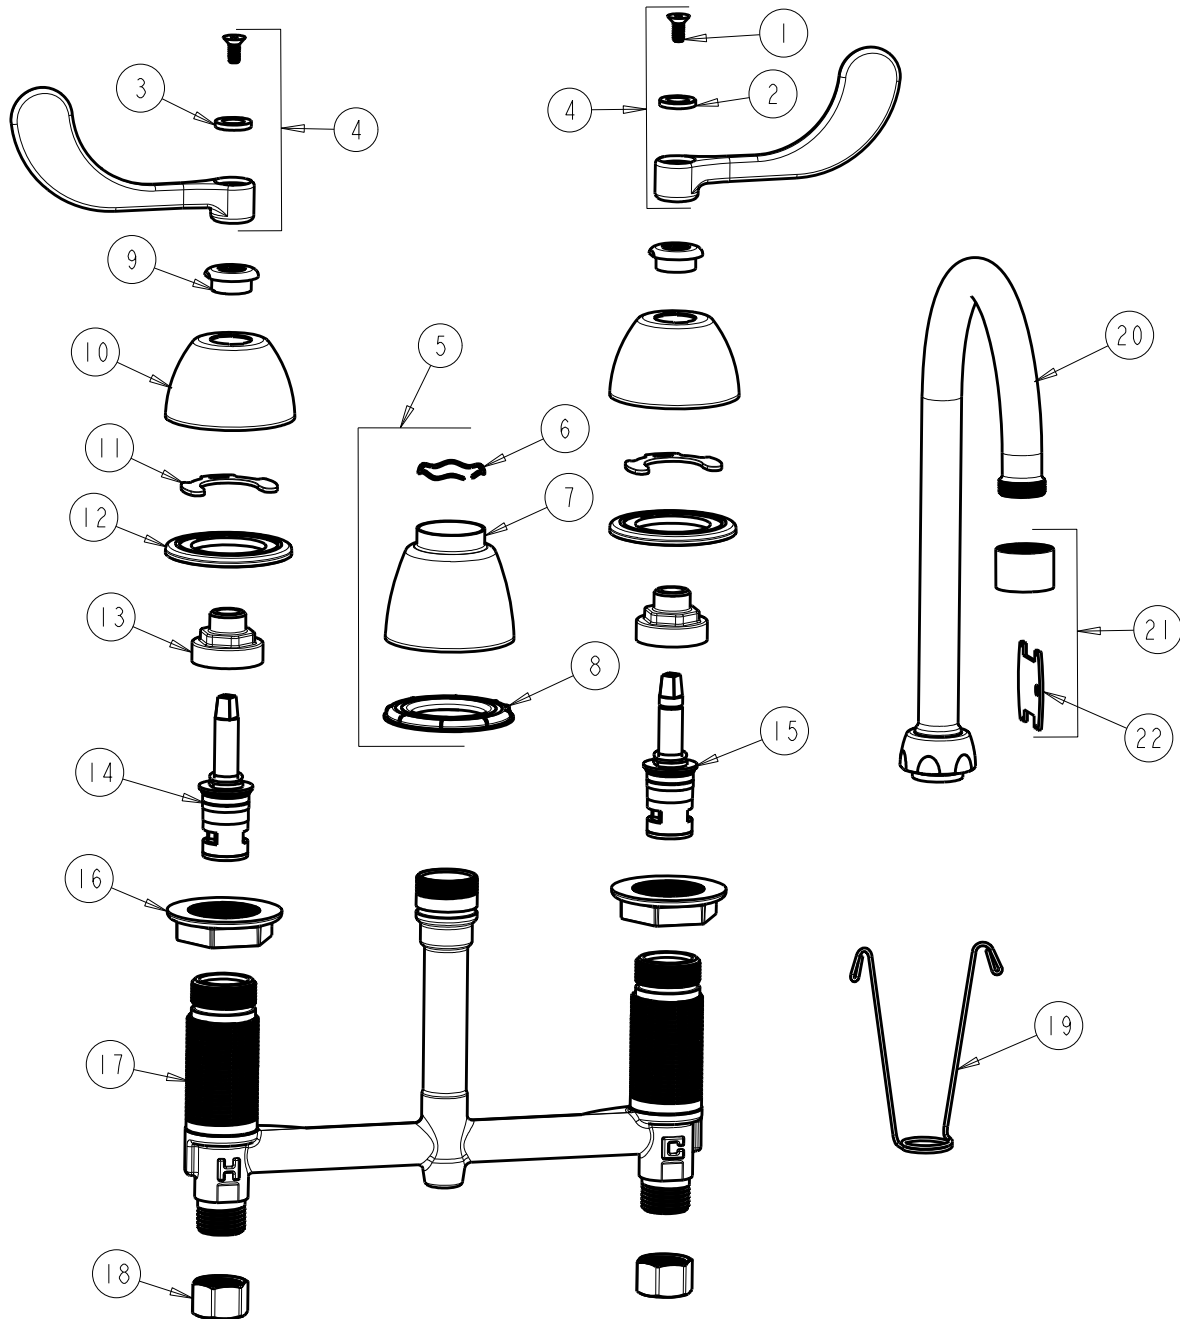

**REPAIR
PARTS**

BY: SID DATE: 02-02-22

CHK: *gas* REV:

FITTING NO.

786-E65VPXKABCP

SUBMITTED MODEL NO.

ITEM NO.

ITEM	PART NO.	DESCRIPTION	ITEM	PART NO.	DESCRIPTION
1	420-020JKNF	SCREW, 1/8 FLAT HEX HEAD X 1/2	12	888-026JKNF	WASHER, SEALING
2	633-123JKNF	INDEX BUTTON (BLUE)	13	274-014JKRBF	NUT, CAP
3	633-023JKNF	INDEX BUTTON (RED)	14	377-XKLHJKABNF	LH CERAMIC CARTRIDGE 1/4
4	317-PRJKCP	HANDLE, 4" WRISTBLADE (PAIR)	15	377-XKRHJKABNF	RH CERAMIC CARTRIDGE 1/4
5	785-400KJKCP	KIT, SPOUT ESCUTCHEON	16	250-004JKNF	LOCKNUT
6	50-038JKNF	WAVE WASHER	17	----	BODY, VALVE
7	785-400JKCP	ESCUTCHEON, SPOUT BASE	18	49-005JKRBF	COUPLING NUT
8	888-027JKNF	SPOUT ESCUTCHEON WASHER	19	200-008JKNF	HANGER
9	422-113JKCP	ESCUTCHEON NUT	20	GN2AJKABCP	SPOUT, GN SPOUT 5-1/4" C-C
10	250-082JKCP	ESCUTCHEON	21	E65VPJKABCP	OUTLET VP, LAMINAR 1.0 GPM
11	200-009JKNF	CLIP, RETAIN	22	3-024JKRCF	KEY, VP