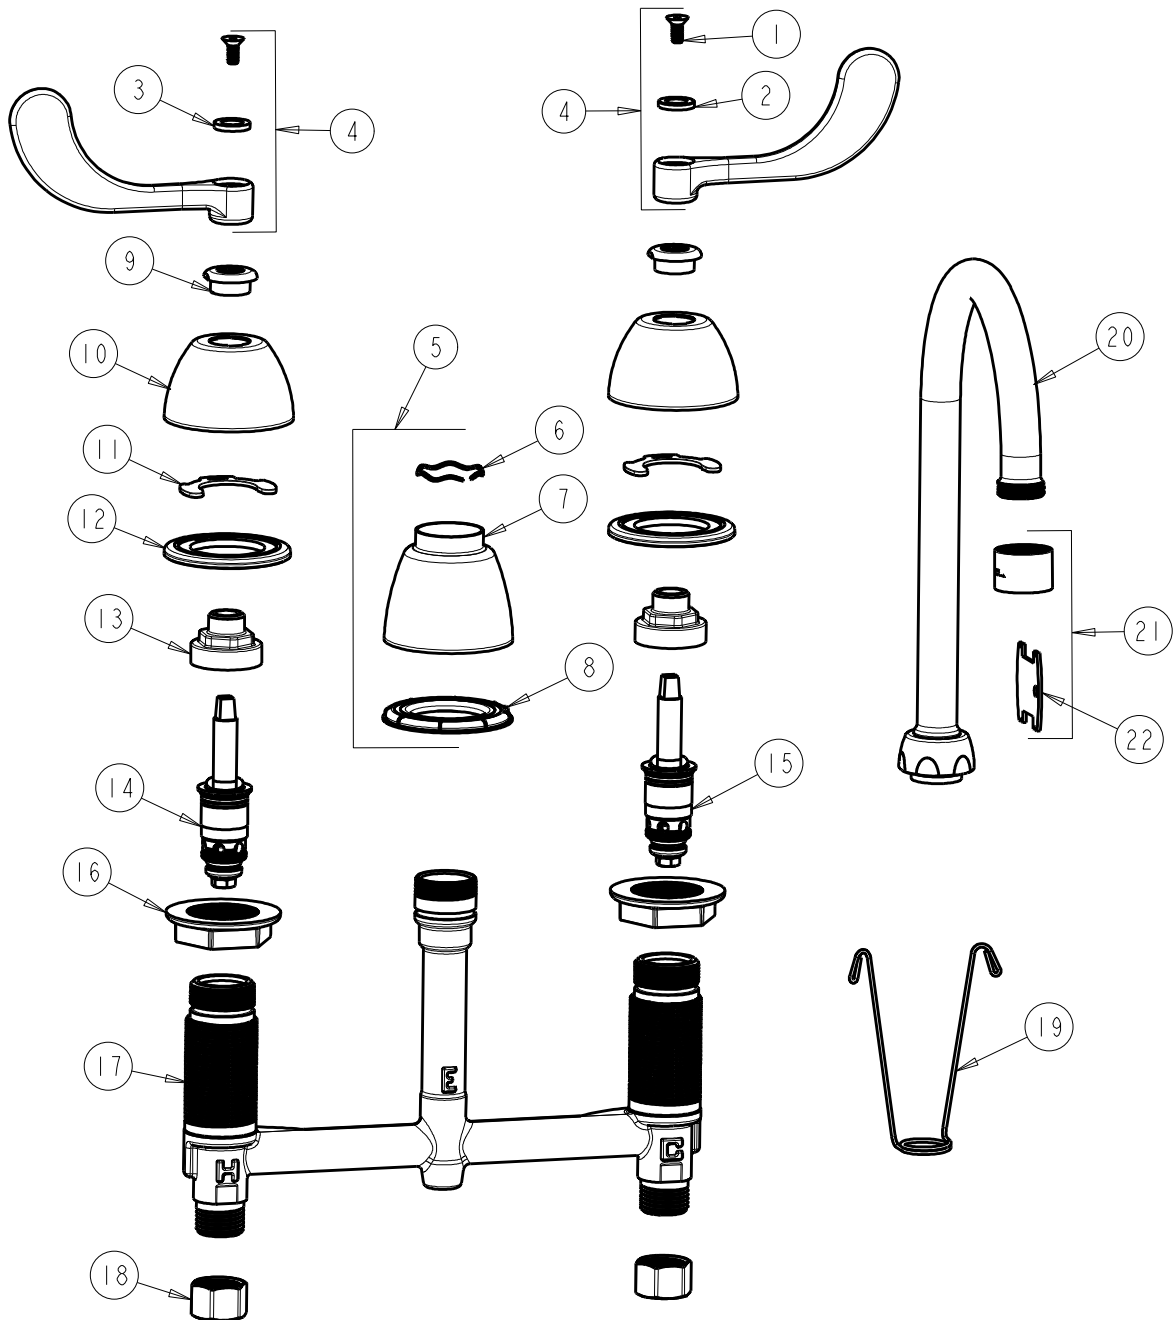

CHICAGO FAUCETS
a Geberit company

2100 South Clearwater Drive
Des Plaines, IL 60018
Phone: 847-803-5000
Fax: 847-803-5454
www.chicagofaucets.com

REPAIR PARTS

FITTING NO.

786-E65VPABCP

SUBMITTED MODEL NO.

ITEM NO.

FOR TECHNICAL ASSISTANCE
1-800-TEC-TRUE (1-800-832-8783)

BY: SID DATE: 01-31-17
CHK: *AR* REV:

ITEM	PART NO.	DESCRIPTION	ITEM	PART NO.	DESCRIPTION
1	420-020JKNF	SCREW, 1/8 FLAT HEX HEAD X 1/2	12	888-026JKNF	WASHER, SEALING
2	633-123JKNF	INDEX BUTTON (BLUE)	13	274-014JKRBF	NUT, CAP
3	633-023JKNF	INDEX BUTTON (RED)	14	377-XTLHJKABNF	LH QUATURN CARTRIDGE
4	317-PRJKCP	HANDLE, 4" WRISTBLADE (PAIR)	15	377-XTRHJKABNF	RH QUATURN CARTRIDGE
5	785-400JKCP	KIT, SPOUT ESCUTCHEON	16	250-004JKNF	LOCKNUT
6	50-038JKNF	WAVE WASHER	17	-----	BODY, VALVE
7	785-400JKCP	ESCUTCHEON, SPOUT BASE	18	49-005JKRBF	COUPLING NUT
8	888-027JKNF	SPOUT ESCUTCHEON WASHER	19	200-008JKNF	HANGER
9	422-113JKCP	ESCUTCHEON NUT	20	GN2AJKABCP	SPOUT, GN SPOUT 5-1/4" C-C
10	250-082JKCP	ESCUTCHEON	21	E65VPJKABCP	OUTLET VP, LAMINAR 1.0 GPM
11	200-009JKNF	CLIP, RETAIN	22	3-024JKRCF	KEY, VP