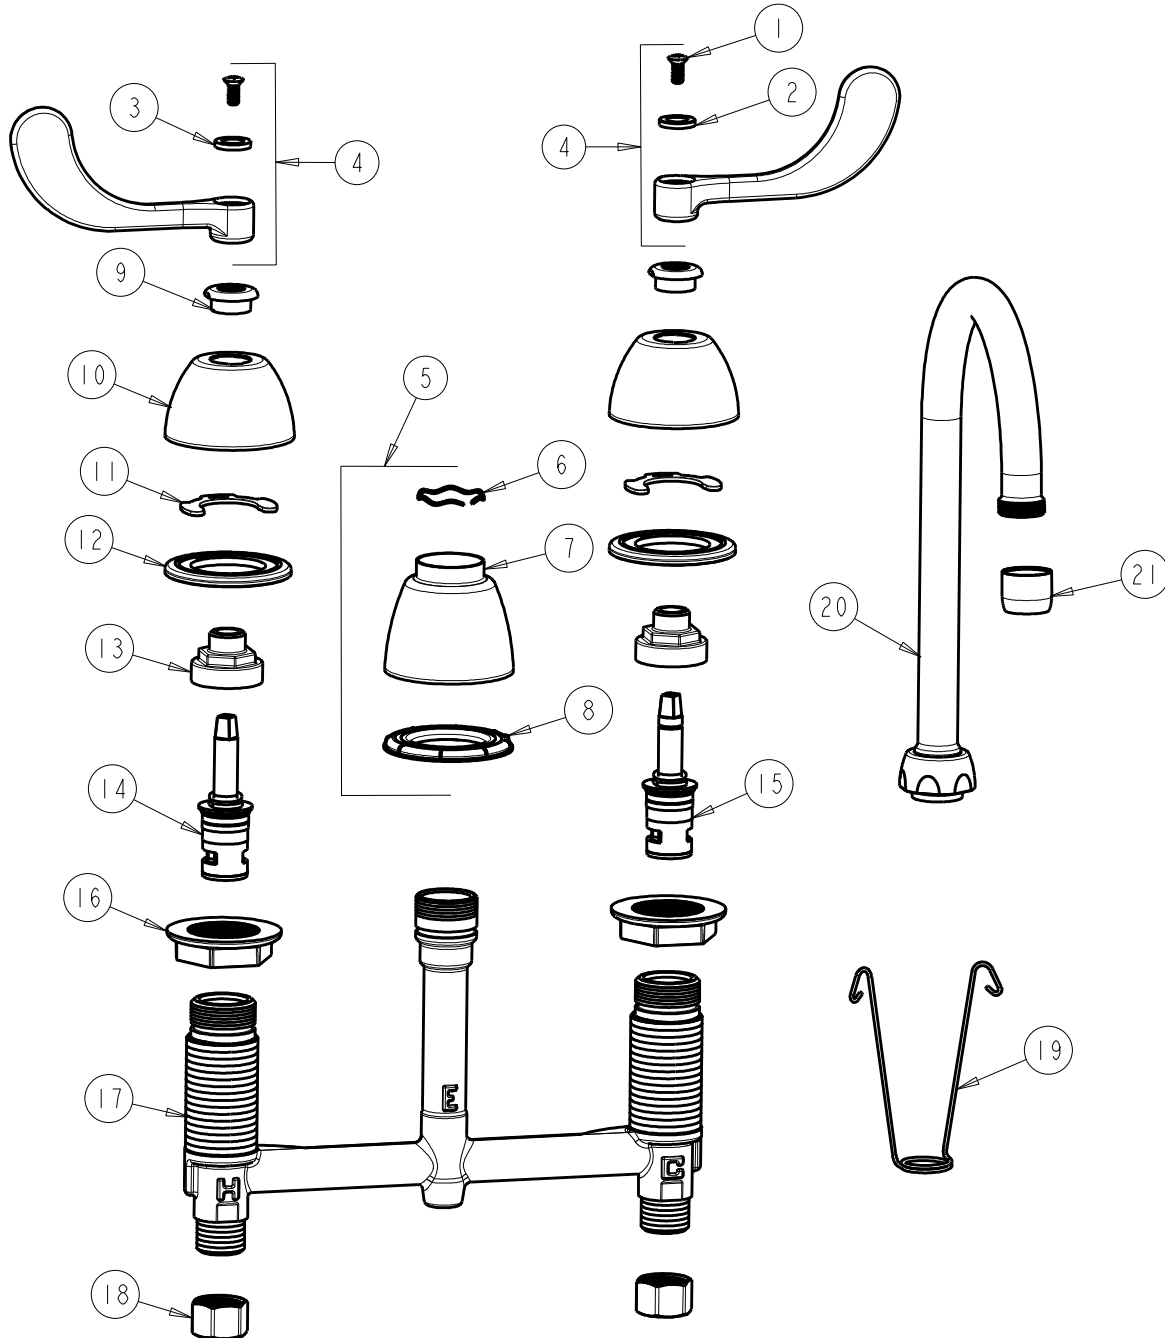

**CHICAGO FAUCETS**  
a Geberit company

2100 South Clearwater Drive  
Des Plaines, IL 60018  
Phone: 847-803-5000  
Fax: 847-803-5454  
www.chicagofaucets.com

**REPAIR PARTS**

FITTING NO.

**786-E3XKABCP**

SUBMITTED MODEL NO.

ITEM NO.

BY: SID DATE: 05-18-09

CHK: REV: 04-26-12

**FOR TECHNICAL ASSISTANCE**  
1-800-TEC-TRUE (1-800-832-8783)

ITEM	PART NO.	DESCRIPTION	ITEM	PART NO.	DESCRIPTION
1	420-010JKRCF	SCREW, 10-32 UNC PH 1/2	12	888-026JKNF	WASHER, SEALING
2	633-123JKNF	INDEX BUTTON (BLUE)	13	274-014JKRBF	NUT, CAP
3	633-023JKNF	INDEX BUTTON (RED)	14	377-XKLHJKABNF	LH CERAMIC CARTRIDGE 1/4
4	317-PRJKCP	HANDLE, 4" WRISTBLADE (PAIR)	15	377-XKRHJKABNF	RH CERAMIC CARTRIDGE 1/4
5	785-400JKCP	SPOUT ESCUTCHEON KIT	16	250-004JKNF	LOCKNUT
6	50-038JKNF	WAVE WASHER	17	---	BODY, VALVE
7	785-400JKCP	ESCUTCHEON, SPOUT BASE	18	49-005JKRBF	COUPLING NUT
8	888-027JKNF	SPOUT ESCUTCHEON WASHER	19	200-008JKNF	HANGER
9	422-113JKCP	ESCUTCHEON NUT	20	GN2AJKCP	SPOUT
10	250-082JKCP	ESCUTCHEON	21	E3JKCP	SOFTFLO AERATOR 2.2 GPM
11	200-009JKNF	CLIP, RETAIN			