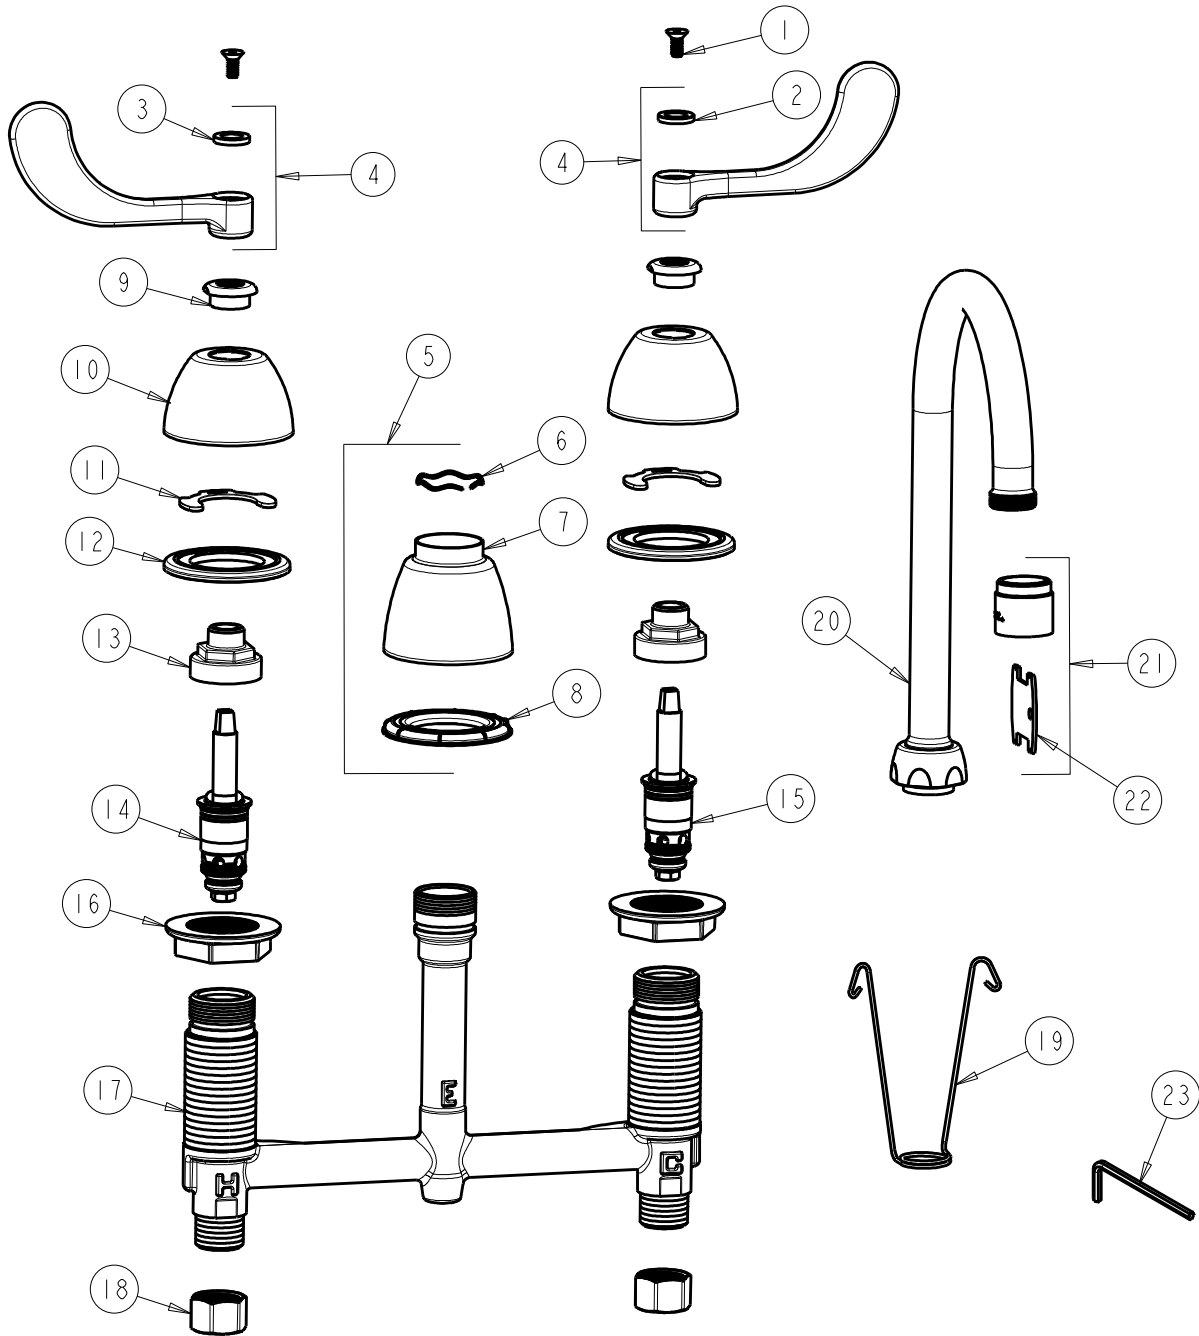

CHICAGO FAUCETS
a Geberit company

2100 South Clearwater Drive
Des Plaines, IL 60018
Phone: 847-803-5000
Fax: 847-803-5454
www.chicagofaucets.com

REPAIR PARTS

FITTING NO.

786-E3VPCABCP

SUBMITTED MODEL NO.

BY: SID

DATE: 05-18-09

CHK:

REV: 04-26-12

ITEM NO.

FOR TECHNICAL ASSISTANCE
1-800-TEC-TRUE (1-800-832-8783)

ITEM	PART NO.	DESCRIPTION	ITEM	PART NO.	DESCRIPTION
1	420-020JKNF	SCREW, 1/8 FLAT HEX HEAD X 1/2	13	274-014JKRBF	NUT, CAP
2	633-123JKNF	INDEX BUTTON (BLUE)	14	377-XTLHJKABNF	LH QUATURN CARTRIDGE
3	633-023JKNF	INDEX BUTTON (RED)	15	377-XTRHJKABNF	RH QUATURN CARTRIDGE
4	317-PRJKCP	HANDLE, 4" WRISTBLADE (PAIR)	16	250-004JKNF	LOCKNUT
5	785-400JKKCP	SPOUT ESCUTCHEON KIT	17	---	BODY, VALVE
6	50-038JKNF	WAVE WASHER	18	49-005JKRBF	COUPLING NUT
7	785-400JKCP	ESCUTCHEON, SPOUT BASE	19	200-008JKNF	HANGER
8	888-027JKNF	SPOUT ESCUTCHEON WASHER	20	GN2AJKCP	SPOUT
9	422-113JKCP	ESCUTCHEON NUT	21	E3VPJKCP	VP SOFTFLO AERATOR 2.2 GPM
10	250-082JKCP	ESCUTCHEON	22	3-024JKRCF	KEY, VP
11	200-009JKNF	CLIP, RETAIN	23	420-022JKNF	WRENCH, VP 1/8 HEX
12	888-026JKNF	WASHER, SEALING			