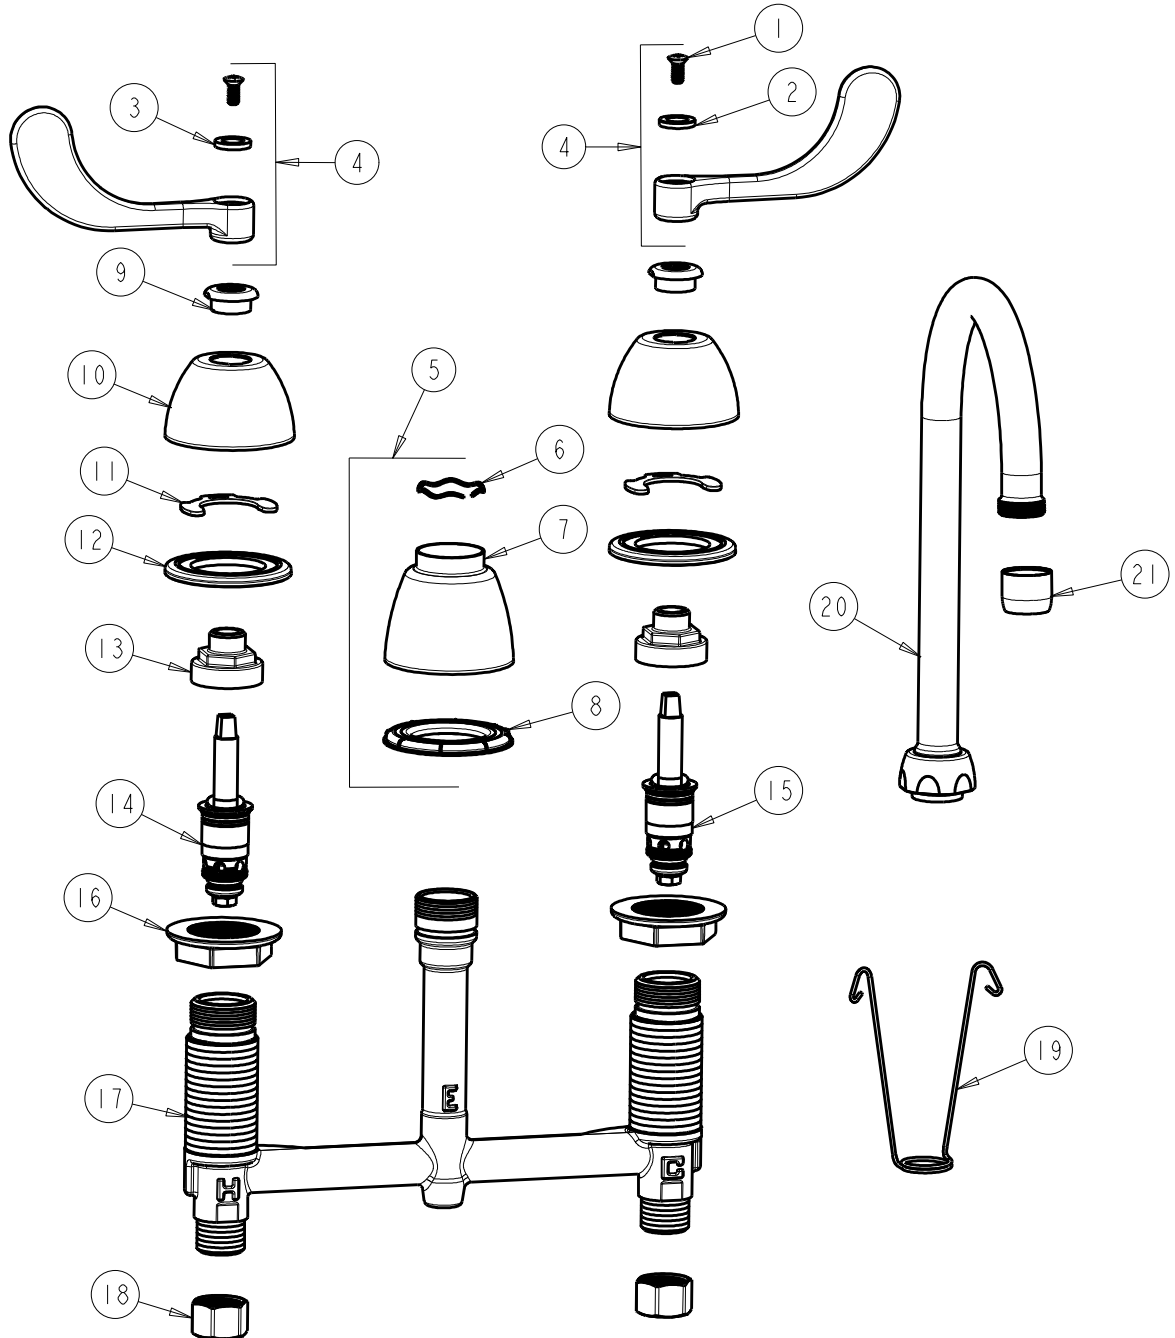

CHICAGO FAUCETS
a Geberit company

2100 South Clearwater Drive
Des Plaines, IL 60018
Phone: 847-803-5000
Fax: 847-803-5454
www.chicagofaucets.com

REPAIR PARTS

FITTING NO.

786-E3ABCP

SUBMITTED MODEL NO.

ITEM NO.

FOR TECHNICAL ASSISTANCE
1-800-TEC-TRUE (1-800-832-8783)

BY: SID DATE: 10-30-08
CHK: REV: 04-26-12

ITEM	PART NO.	DESCRIPTION	ITEM	PART NO.	DESCRIPTION
1	420-010JKRCF	SCREW, 10-32 UNC PH 1/2	12	888-026JKNF	WASHER, SEALING
2	633-123JKNF	INDEX BUTTON (BLUE)	13	274-014JKRBF	NUT, CAP
3	633-023JKNF	INDEX BUTTON (RED)	14	377-XTLHJKABNF	LH QUATURN CARTRIDGE
4	317-PRJKCP	HANDLE, 4" WRISTBLADE (PAIR)	15	377-XTRHJKABNF	RH QUATURN CARTRIDGE
5	785-400JKCP	SPOUT ESCUTCHEON KIT	16	250-004JKNF	LOCKNUT
6	50-038JKNF	WAVE WASHER	17	---	BODY, VALVE
7	785-400JKCP	ESCUTCHEON, SPOUT BASE	18	49-005JKRBF	COUPLING NUT
8	888-027JKNF	SPOUT ESCUTCHEON WASHER	19	200-008JKNF	HANGER
9	422-113JKCP	ESCUTCHEON NUT	20	GN2AJKCP	SPOUT
10	250-082JKCP	ESCUTCHEON	21	E3JKCP	SOFTFLO AERATOR 2.2 GPM
11	200-009JKNF	CLIP, RETAIN			