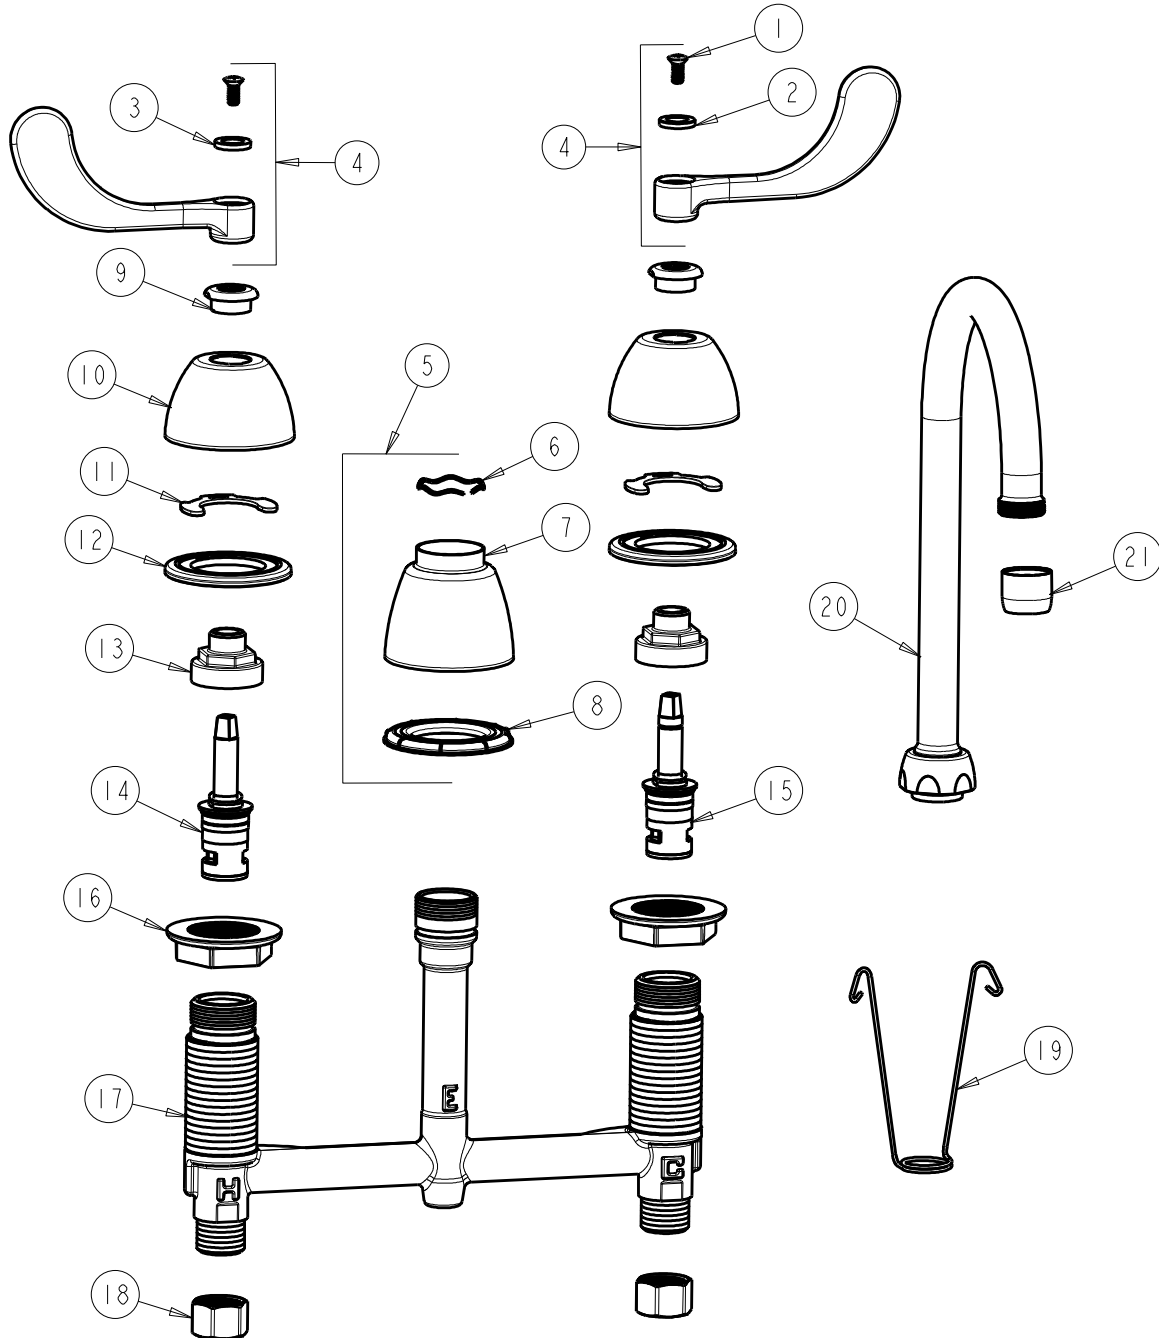

CHICAGO FAUCETS
a Geberit company

2100 South Clearwater Drive
Des Plaines, IL 60018
Phone: 847-803-5000
Fax: 847-803-5454
www.chicagofaucets.com

REPAIR PARTS

FITTING NO.

786-E36XKABCP

SUBMITTED MODEL NO.

ITEM NO.

FOR TECHNICAL ASSISTANCE
1-800-TEC-TRUE (1-800-832-8783)

BY: SID DATE: 07-12-11
CHK: REV: 04-26-12

ITEM	PART NO.	DESCRIPTION	ITEM	PART NO.	DESCRIPTION
1	420-010JKRCF	SCREW, 10-32 UNC PH 1/2	12	888-026JKNF	WASHER, SEALING
2	633-123JKNF	INDEX BUTTON (BLUE)	13	274-014JKRBF	NUT, CAP
3	633-023JKNF	INDEX BUTTON (RED)	14	377-XKLHJKABNF	LH CERAMIC CARTRIDGE 1/4
4	317-PRJKCP	HANDLE, 4" WRISTBLADE (PAIR)	15	377-XKRHJKABNF	RH CERAMIC CARTRIDGE 1/4
5	785-400JKCP	SPOUT ESCUTCHEON KIT	16	250-004JKNF	LOCKNUT
6	50-038JKNF	WAVE WASHER	17	---	BODY, VALVE
7	785-400JKCP	ESCUTCHEON, SPOUT BASE	18	49-005JKRBF	COUPLING NUT
8	888-027JKNF	SPOUT ESCUTCHEON WASHER	19	200-008JKNF	HANGER
9	422-113JKCP	ESCUTCHEON NUT	20	GN2AJKCP	SPOUT
10	250-082JKCP	ESCUTCHEON	21	E36JKCP	OUTLET, 1.5 GPM LAMINAR
11	200-009JKNF	CLIP, RETAIN			