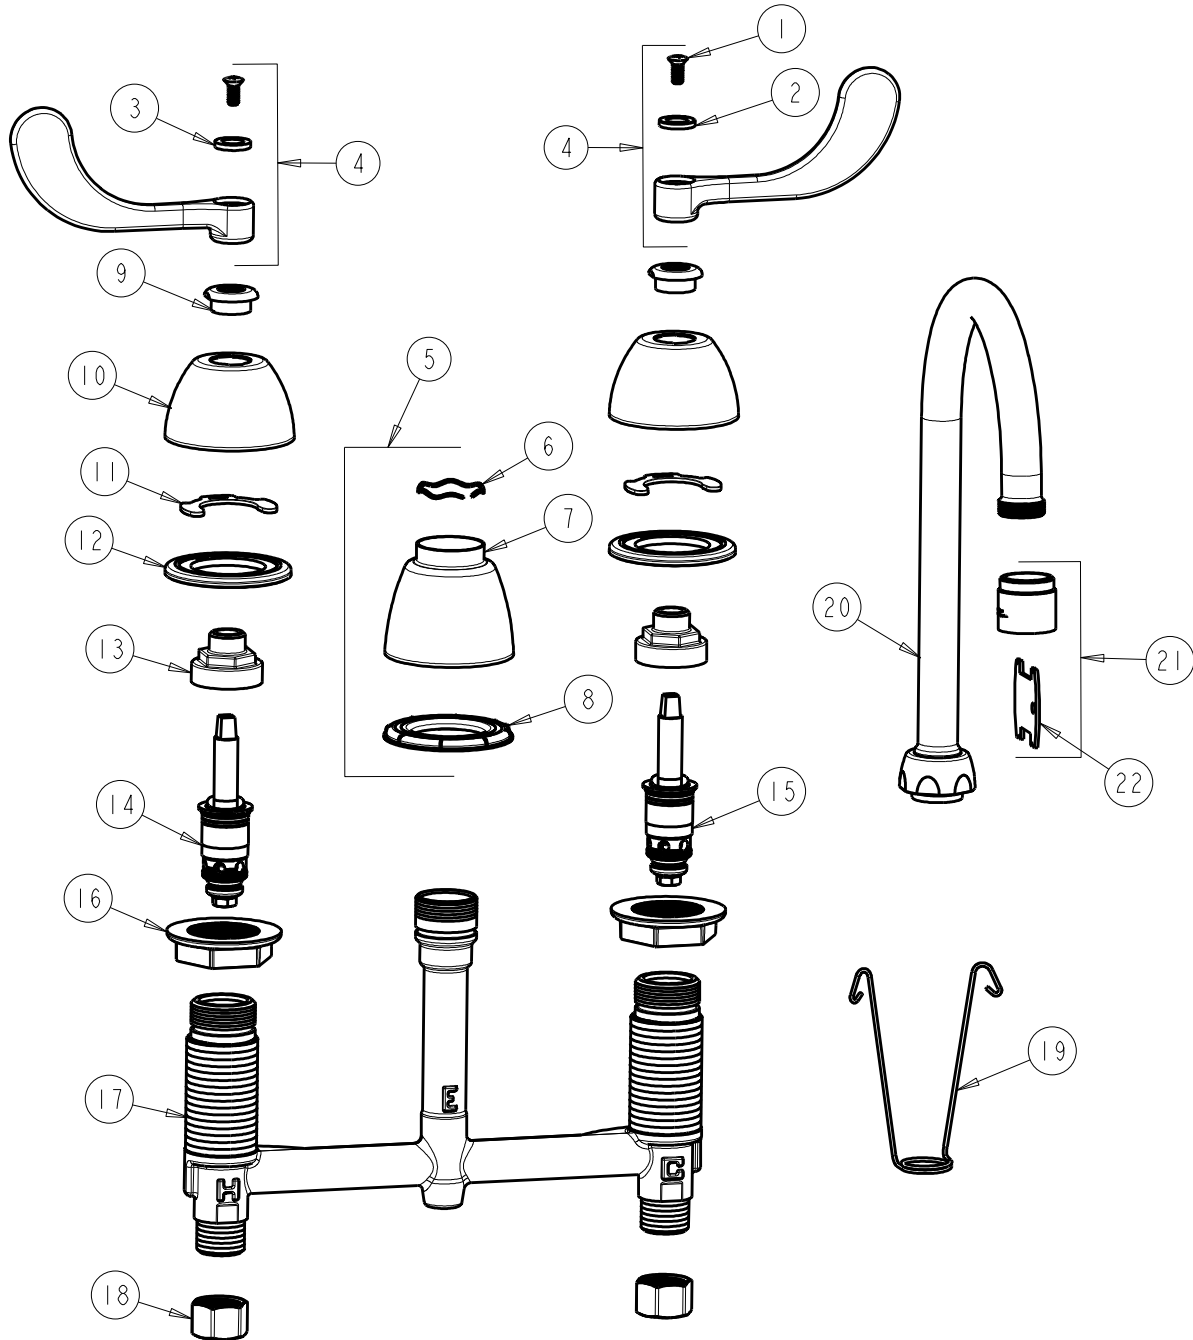

**CHICAGO FAUCETS**  
a Geberit company

2100 South Clearwater Drive  
Des Plaines, IL 60018  
Phone: 847-803-5000  
Fax: 847-803-5454  
www.chicagofaucets.com

**REPAIR PARTS**

FITTING NO.

**786-E36VPABCP**

SUBMITTED MODEL NO.

ITEM NO.

**FOR TECHNICAL ASSISTANCE**  
1-800-TEC-TRUE (1-800-832-8783)

BY: SID    DATE: 07-12-11  
CHK:        REV: 04-26-12

ITEM	PART NO.	DESCRIPTION	ITEM	PART NO.	DESCRIPTION
1	420-010JKRCF	SCREW, 10-32 UNC PH 1/2	12	888-026JKNF	WASHER, SEALING
2	633-123JKNF	INDEX BUTTON (BLUE)	13	274-014JKRBF	NUT, CAP
3	633-023JKNF	INDEX BUTTON (RED)	14	377-XTLHJKABNF	LH QUATURN CARTRIDGE
4	317-PRJKCP	HANDLE, 4" WRISTBLADE (PAIR)	15	377-XTRHJKABNF	RH QUATURN CARTRIDGE
5	785-400JKCP	SPOUT ESCUTCHEON KIT	16	250-004JKNF	LOCKNUT
6	50-038JKNF	WAVE WASHER	17	---	BODY, VALVE
7	785-400JKCP	ESCUTCHEON, SPOUT BASE	18	49-005JKRBF	COUPLING NUT
8	888-027JKNF	SPOUT ESCUTCHEON WASHER	19	200-008JKNF	HANGER
9	422-113JKCP	ESCUTCHEON NUT	20	GN2AJKCP	SPOUT
10	250-082JKCP	ESCUTCHEON	21	E36VPJKCP	LAMINAR ASSEMBLY 1.5 GPM VR
11	200-009JKNF	CLIP, RETAIN	22	3-024JKRCF	KEY, VP