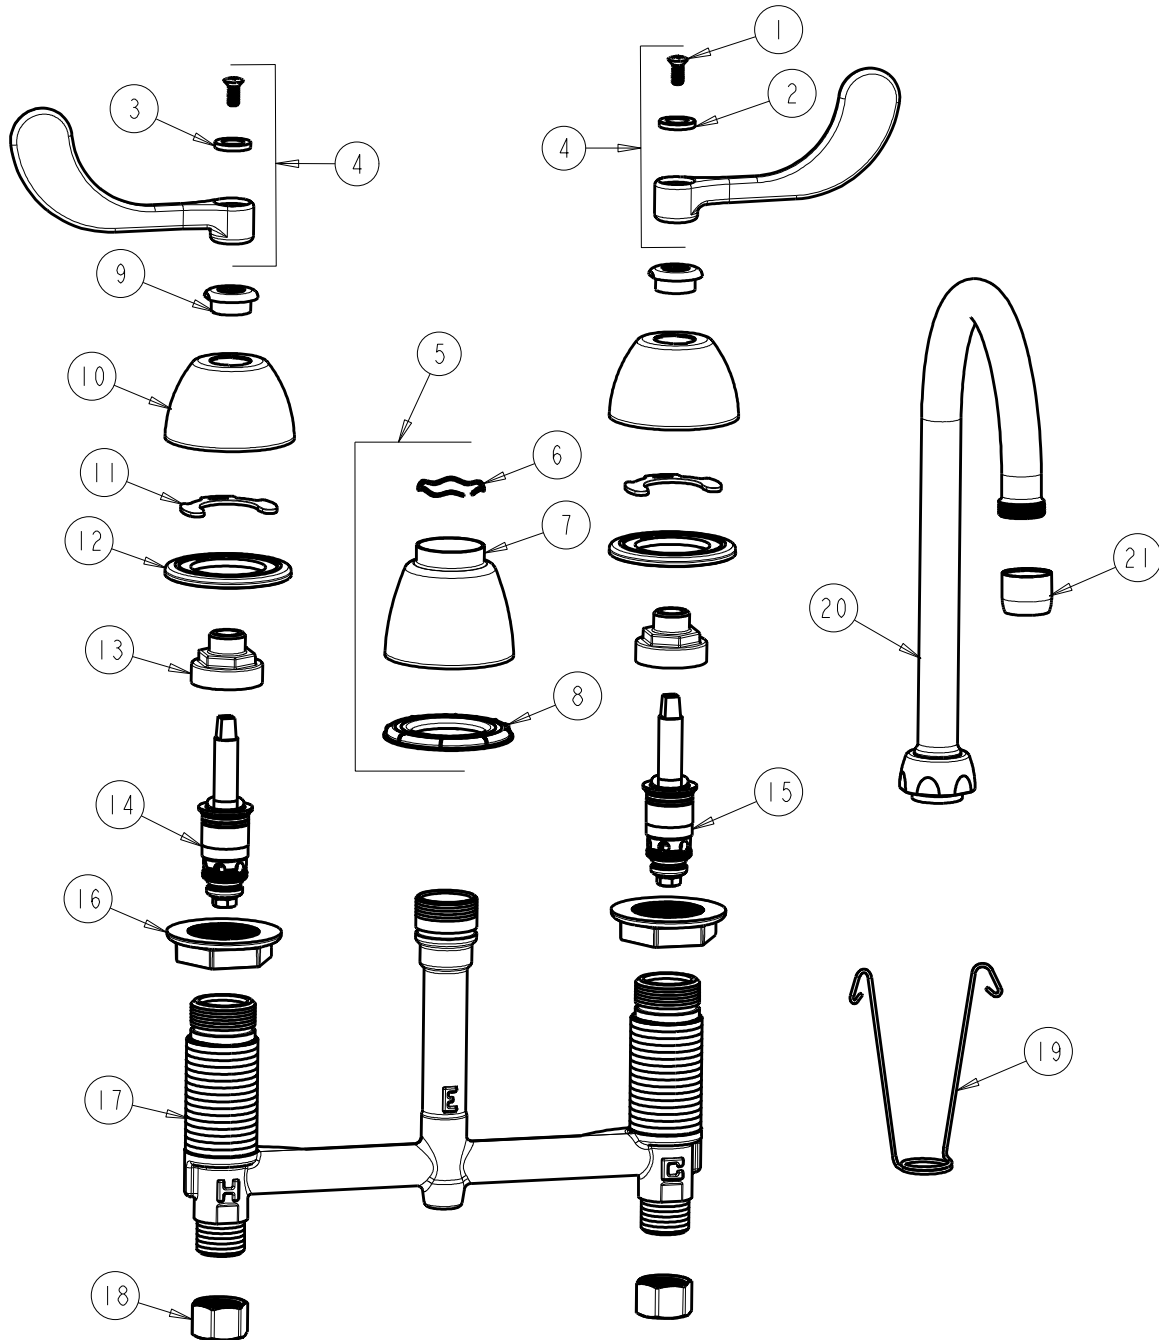

CHICAGO FAUCETS
a Geberit company

2100 South Clearwater Drive
Des Plaines, IL 60018
Phone: 847-803-5000
Fax: 847-803-5454
www.chicagofaucets.com

REPAIR PARTS

FITTING NO.

786-E36ABCP

SUBMITTED MODEL NO.

ITEM NO.

FOR TECHNICAL ASSISTANCE
1-800-TEC-TRUE (1-800-832-8783)

BY: SID DATE: 07-12-11
CHK: REV: 04-26-12

ITEM	PART NO.	DESCRIPTION	ITEM	PART NO.	DESCRIPTION
1	420-010JKRCF	SCREW, 10-32 UNC PH 1/2	12	888-026JKNF	WASHER, SEALING
2	633-123JKNF	INDEX BUTTON (BLUE)	13	274-014JKRBF	NUT, CAP
3	633-023JKNF	INDEX BUTTON (RED)	14	377-XTLHJKABNF	LH QUATURN CARTRIDGE
4	317-PRJKCP	HANDLE, 4" WRISTBLADE (PAIR)	15	377-XTRHJKABNF	RH QUATURN CARTRIDGE
5	785-400JKCP	SPOUT ESCUTCHEON KIT	16	250-004JKNF	LOCKNUT
6	50-038JKNF	WAVE WASHER	17	---	BODY, VALVE
7	785-400JKCP	ESCUTCHEON, SPOUT BASE	18	49-005JKRBF	COUPLING NUT
8	888-027JKNF	SPOUT ESCUTCHEON WASHER	19	200-008JKNF	HANGER
9	422-113JKCP	ESCUTCHEON NUT	20	GN2AJKCP	SPOUT
10	250-082JKCP	ESCUTCHEON	21	E36JKCP	OUTLET, 1.5 GPM LAMINAR
11	200-009JKNF	CLIP, RETAIN			