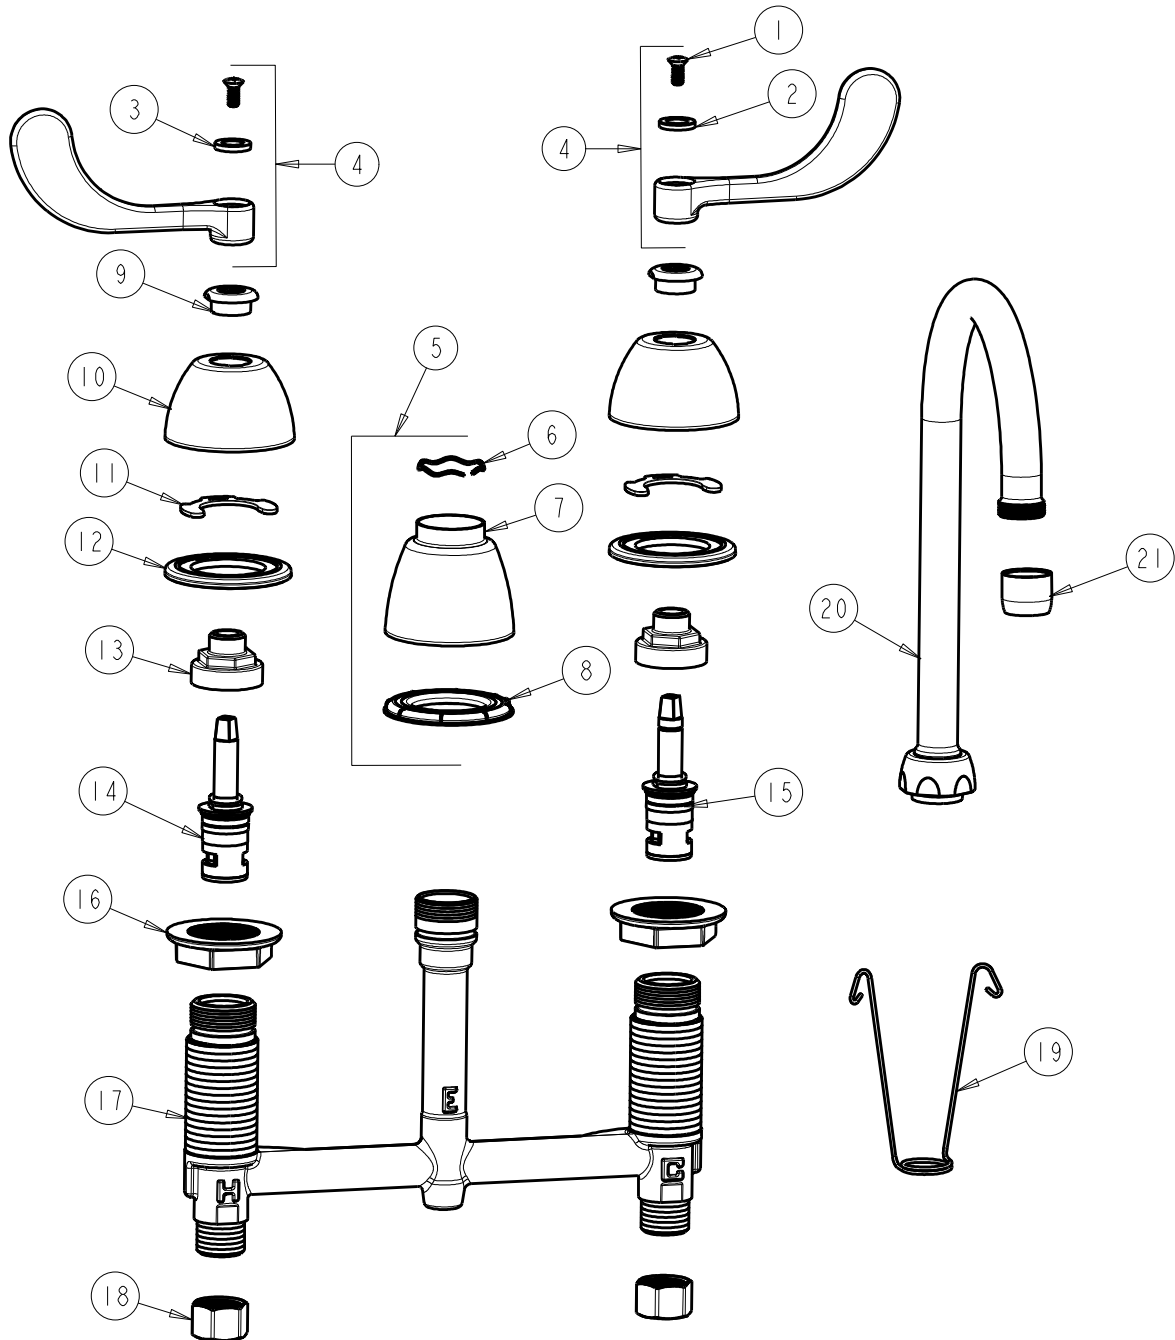

CHICAGO FAUCETS
a Geberit company

2100 South Clearwater Drive
Des Plaines, IL 60018
Phone: 847-803-5000
Fax: 847-803-5454
www.chicagofaucets.com

REPAIR PARTS

FITTING NO.

786-E35XKABCP

SUBMITTED MODEL NO.

ITEM NO.

FOR TECHNICAL ASSISTANCE
1-800-TEC-TRUE (1-800-832-8783)

BY: SID DATE: 07-12-11
CHK: REV: 04-26-12

ITEM	PART NO.	DESCRIPTION	ITEM	PART NO.	DESCRIPTION
1	420-010JKRCF	SCREW, 10-32 UNC PH 1/2	12	888-026JKNF	WASHER, SEALING
2	633-123JKNF	INDEX BUTTON (BLUE)	13	274-014JKRBF	NUT, CAP
3	633-023JKNF	INDEX BUTTON (RED)	14	377-XKLHJKABNF	LH CERAMIC CARTRIDGE 1/4
4	317-PRJKCP	HANDLE, 4" WRISTBLADE (PAIR)	15	377-XKRHJKABNF	RH CERAMIC CARTRIDGE 1/4
5	785-400JKCP	SPOUT ESCUTCHEON KIT	16	250-004JKNF	LOCKNUT
6	50-038JKNF	WAVE WASHER	17	---	BODY, VALVE
7	785-400JKCP	ESCUTCHEON, SPOUT BASE	18	49-005JKRBF	COUPLING NUT
8	888-027JKNF	SPOUT ESCUTCHEON WASHER	19	200-008JKNF	HANGER
9	422-113JKCP	ESCUTCHEON NUT	20	GN2AJKCP	SPOUT
10	250-082JKCP	ESCUTCHEON	21	E35JKCP	SOFTFLO AERATOR 1.5 GPM
11	200-009JKNF	CLIP, RETAIN			