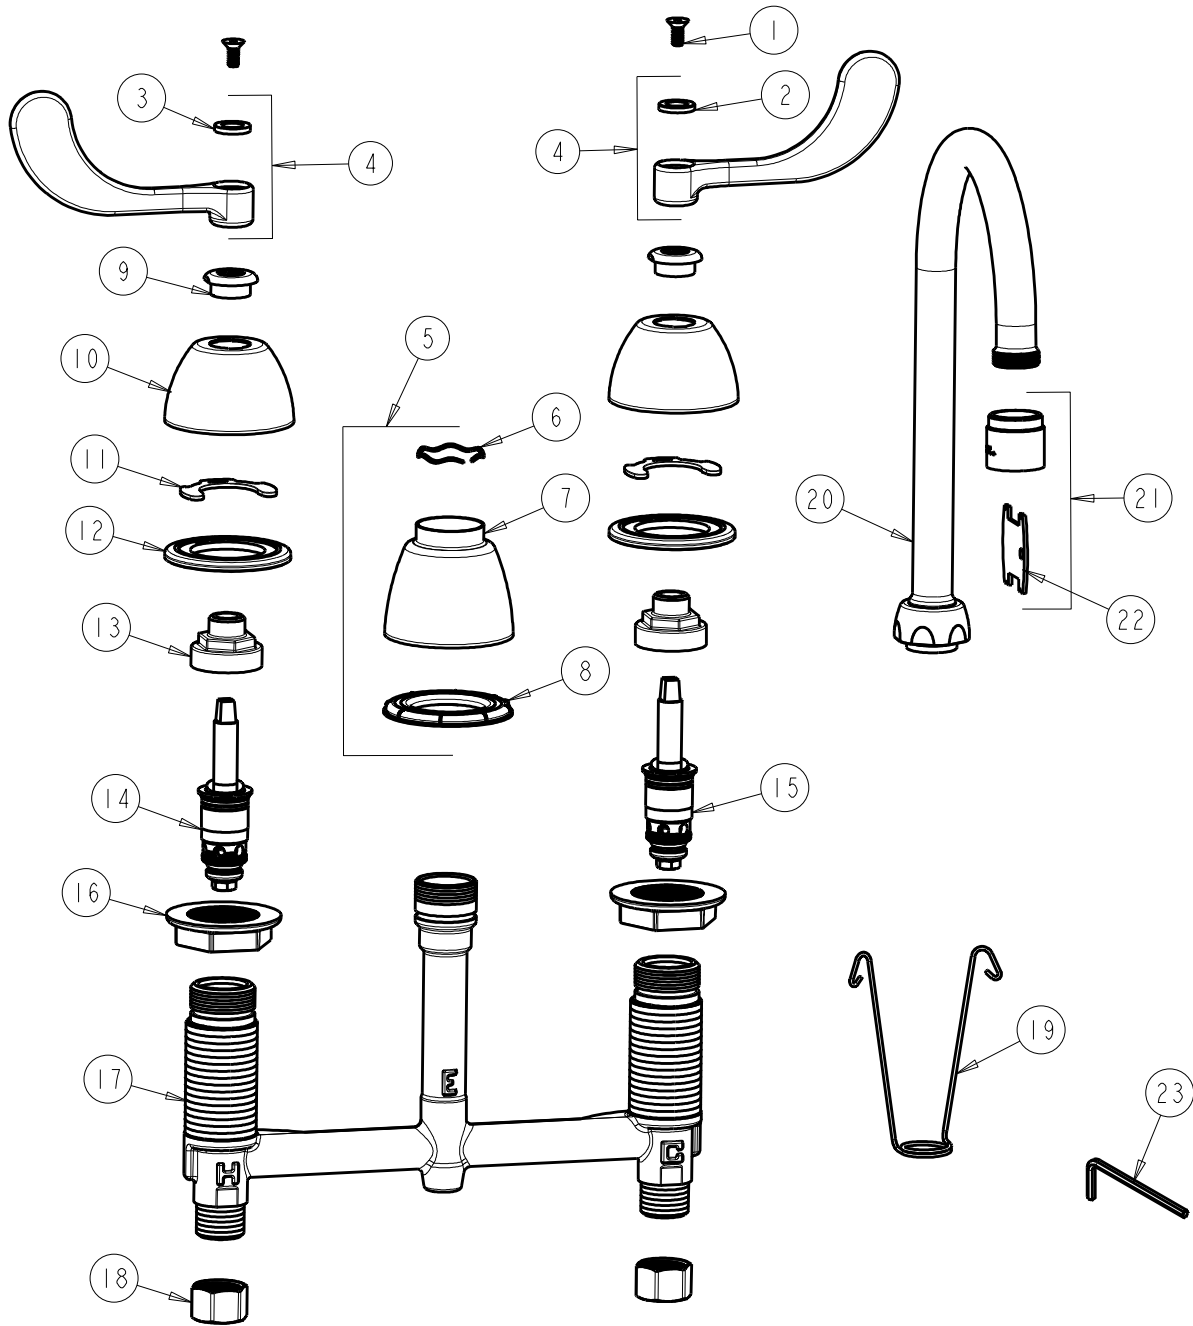

CHICAGO FAUCETS
a Geberit company

2100 South Clearwater Drive
Des Plaines, IL 60018
Phone: 847-803-5000
Fax: 847-803-5454
www.chicagofaucets.com

REPAIR PARTS

FITTING NO.

786-E35VPCABCP

SUBMITTED MODEL NO.

ITEM NO.

FOR TECHNICAL ASSISTANCE
1-800-TEC-TRUE (1-800-832-8783)

BY: SID DATE: 07-12-11
CHK: REV: 04-26-12

ITEM	PART NO.	DESCRIPTION	ITEM	PART NO.	DESCRIPTION
1	420-020JKNF	SCREW, 1/8 FLAT HEX HEAD X 1/2	13	274-014JKRBF	NUT, CAP
2	633-123JKNF	INDEX BUTTON (BLUE)	14	377-XTLHJKABNF	LH QUATURN CARTRIDGE
3	633-023JKNF	INDEX BUTTON (RED)	15	377-XTRHJKABNF	RH QUATURN CARTRIDGE
4	317-PRJKCP	HANDLE, 4" WRISTBLADE (PAIR)	16	250-004JKNF	LOCKNUT
5	785-400JKCP	SPOUT ESCUTCHEON KIT	17	---	BODY, VALVE
6	50-038JKNF	WAVE WASHER	18	49-005JKRBF	COUPLING NUT
7	785-400JKCP	ESCUTCHEON, SPOUT BASE	19	200-008JKNF	HANGER
8	888-027JKNF	SPOUT ESCUTCHEON WASHER	20	GN2AJKCP	SPOUT
9	422-113JKCP	ESCUTCHEON NUT	21	E35VPJKCP	SOFTFLO AERATOR 1.5GPM VR
10	250-082JKCP	ESCUTCHEON	22	3-024JKRCF	KEY, VP
11	200-009JKNF	CLIP, RETAIN	23	420-022JKNF	WRENCH, VP 1/8 HEX
12	888-026JKNF	WASHER, SEALING			