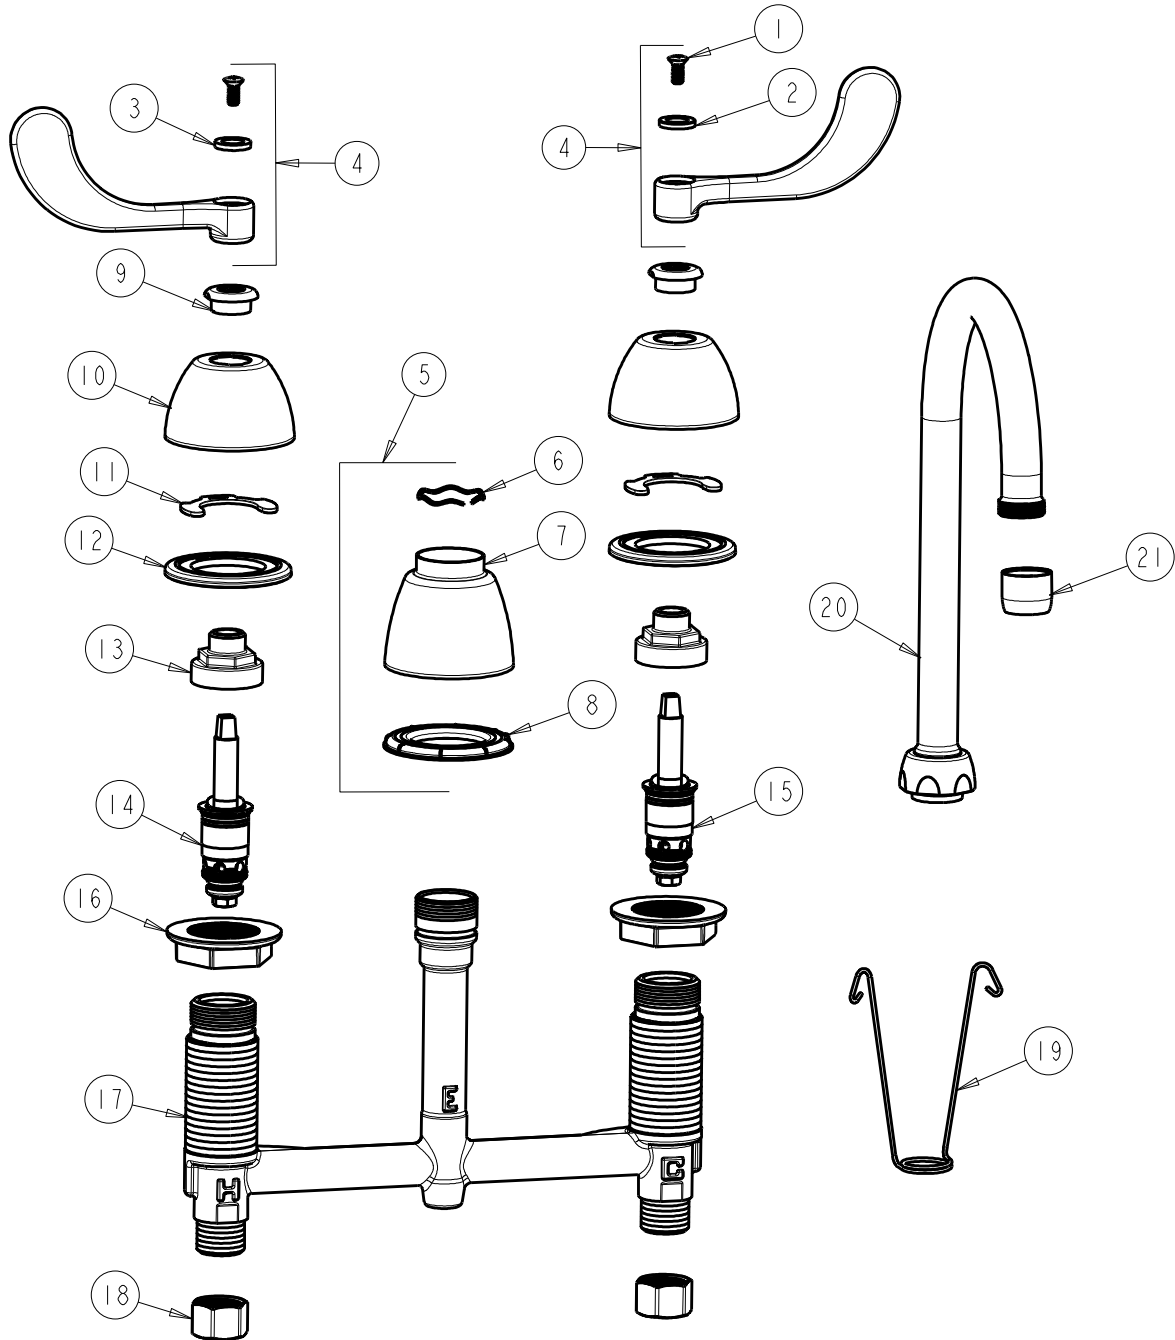

CHICAGO FAUCETS
a Geberit company

2100 South Clearwater Drive
Des Plaines, IL 60018
Phone: 847-803-5000
Fax: 847-803-5454
www.chicagofaucets.com

REPAIR PARTS

FITTING NO.

786-E35ABCP

SUBMITTED MODEL NO.

ITEM NO.

FOR TECHNICAL ASSISTANCE
1-800-TEC-TRUE (1-800-832-8783)

BY: SID DATE: 07-12-11
CHK: REV: 04-26-12

ITEM	PART NO.	DESCRIPTION	ITEM	PART NO.	DESCRIPTION
1	420-010JKRCF	SCREW, 10-32 UNC PH 1/2	12	888-026JKNF	WASHER, SEALING
2	633-123JKNF	INDEX BUTTON (BLUE)	13	274-014JKRBF	NUT, CAP
3	633-023JKNF	INDEX BUTTON (RED)	14	377-XTLHJKABNF	LH QUATURN CARTRIDGE
4	317-PRJKCP	HANDLE, 4" WRISTBLADE (PAIR)	15	377-XTRHJKABNF	RH QUATURN CARTRIDGE
5	785-400JKCP	SPOUT ESCUTCHEON KIT	16	250-004JKNF	LOCKNUT
6	50-038JKNF	WAVE WASHER	17	---	BODY, VALVE
7	785-400JKCP	ESCUTCHEON, SPOUT BASE	18	49-005JKRBF	COUPLING NUT
8	888-027JKNF	SPOUT ESCUTCHEON WASHER	19	200-008JKNF	HANGER
9	422-113JKCP	ESCUTCHEON NUT	20	GN2AJKCP	SPOUT
10	250-082JKCP	ESCUTCHEON	21	E35JKCP	SOFTFLO AERATOR 1.5 GPM
11	200-009JKNF	CLIP, RETAIN			