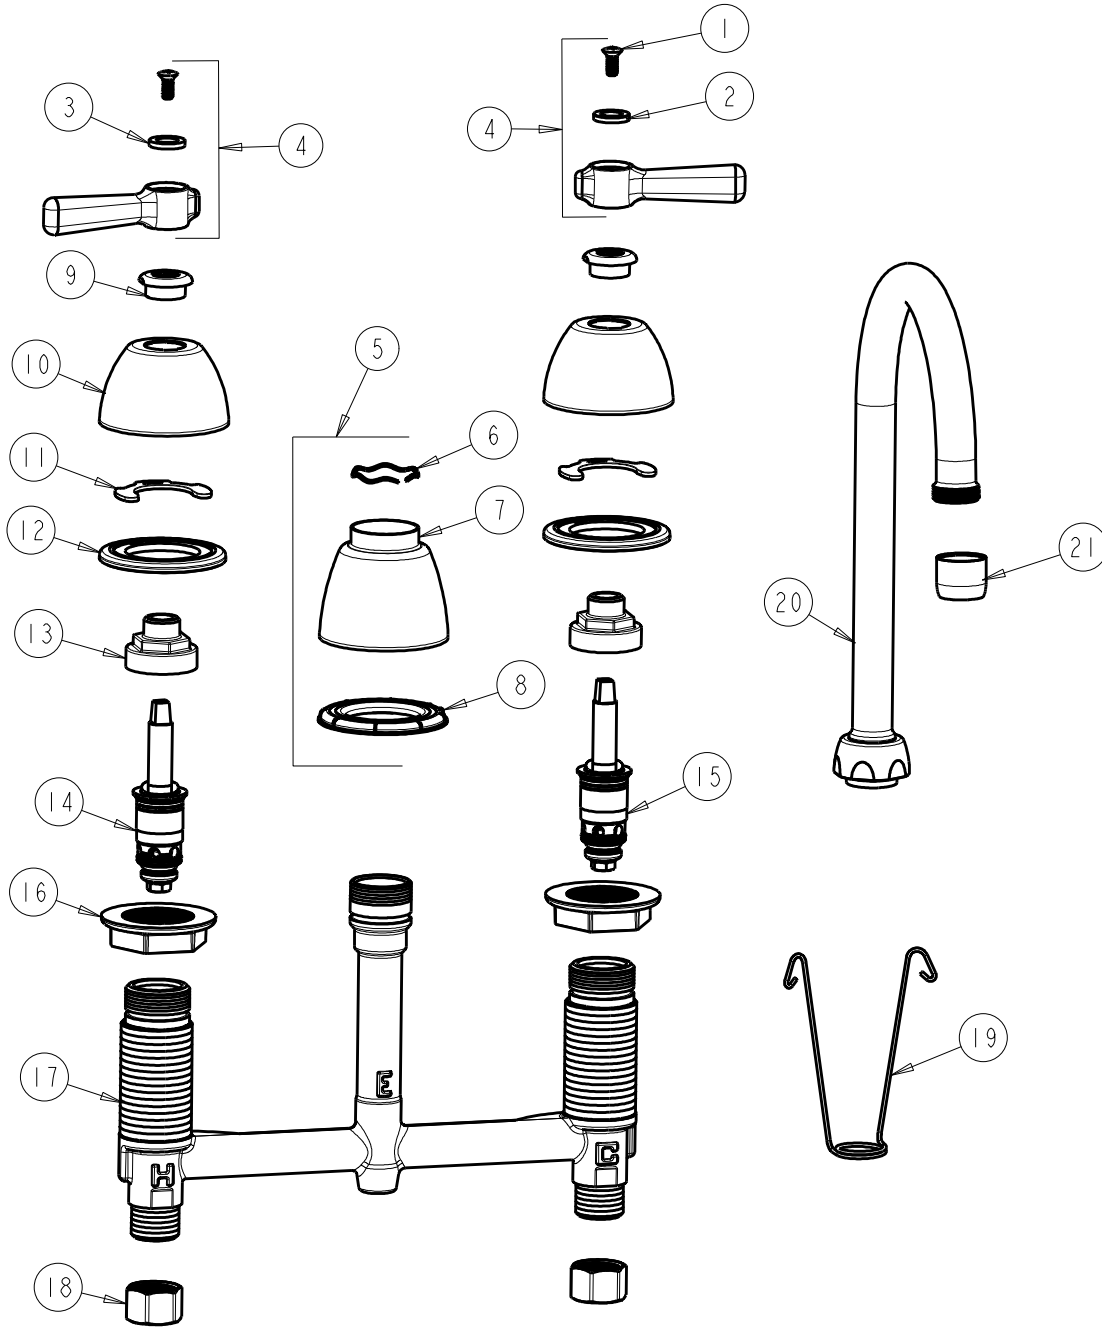

CHICAGO FAUCETS
a Geberit company

2100 South Clearwater Drive
Des Plaines, IL 60018
Phone: 847-803-5000
Fax: 847-803-5454
www.chicagofaucets.com

REPAIR PARTS

FITTING NO.

786-E35-369ABCP

SUBMITTED MODEL NO.

BY: SID DATE: 07-12-11

CHK: REV: 04-26-12

ITEM NO.

FOR TECHNICAL ASSISTANCE
1-800-TEC-TRUE (1-800-832-8783)

ITEM	PART NO.	DESCRIPTION	ITEM	PART NO.	DESCRIPTION
1	420-010JKRCF	SCREW, 10-32 UNC PH 1/2	12	888-026JKNF	WASHER, SEALING
2	633-123JKNF	INDEX BUTTON (BLUE)	13	274-014JKRBF	NUT, CAP
3	633-023JKNF	INDEX BUTTON (RED)	14	377-XTLHJKABNF	LH QUATURN CARTRIDGE
4	369-PRJKCP	LEVER HANDLE ASSEMBLY (PAIR)	15	377-XTRHJKABNF	RH QUATURN CARTRIDGE
5	785-400JKCP	SPOUT ESCUTCHEON KIT	16	250-004JKNF	LOCKNUT
6	50-038JKNF	WAVE WASHER	17	---	BODY, VALVE
7	785-400JKCP	ESCUTCHEON, SPOUT BASE	18	49-005JKRBF	COUPLING NUT
8	888-027JKNF	SPOUT ESCUTCHEON WASHER	19	200-008JKNF	HANGER
9	422-113JKCP	ESCUTCHEON NUT	20	GN2AJKCP	SPOUT
10	250-082JKCP	ESCUTCHEON	21	E35JKCP	SOFTFLO AERATOR 1.5 GPM
11	200-009JKNF	CLIP, RETAIN			