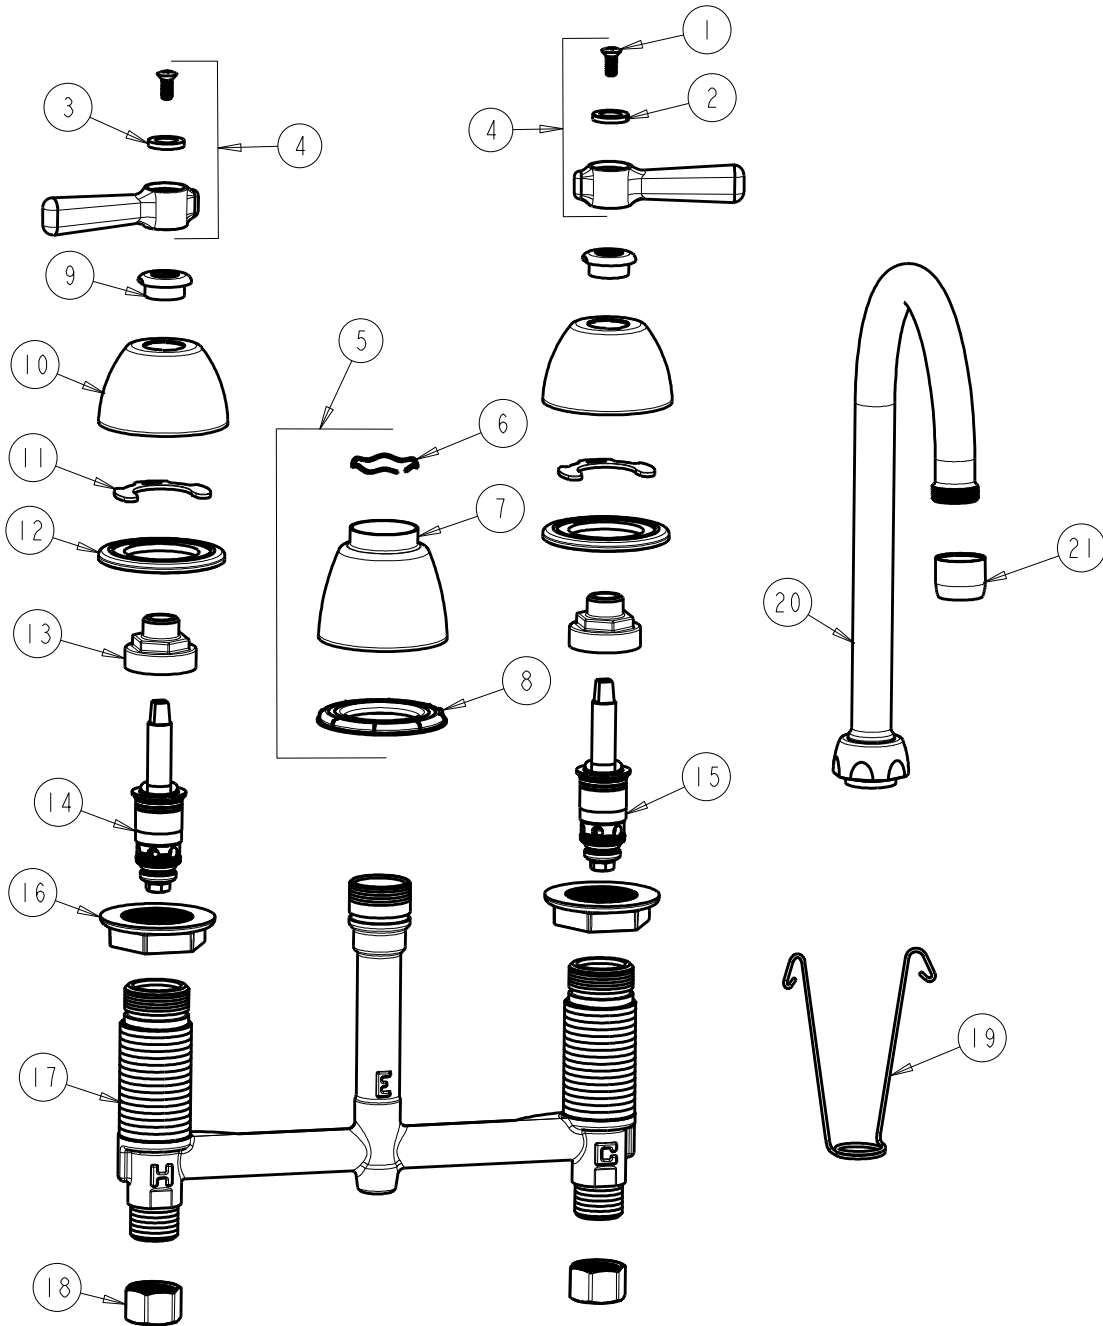

**CHICAGO FAUCETS**  
a Geberit company

2100 South Clearwater Drive  
Des Plaines, IL 60018  
Phone: 847-803-5000  
Fax: 847-803-5454  
www.chicagofaucets.com

**REPAIR PARTS**

FITTING NO.

**786-E3-369ABCP**

SUBMITTED MODEL NO.

BY: SID DATE: 05-18-09

CHK: REV: 04-26-12

ITEM NO.

**FOR TECHNICAL ASSISTANCE**  
**1-800-TEC-TRUE (1-800-832-8783)**

ITEM	PART NO.	DESCRIPTION	ITEM	PART NO.	DESCRIPTION
1	420-010JKRCF	SCREW, 10-32 UNC PH 1/2	12	888-026JKNF	WASHER, SEALING
2	633-123JKNF	INDEX BUTTON (BLUE)	13	274-014JKRBF	NUT, CAP
3	633-023JKNF	INDEX BUTTON (RED)	14	377-XTLHJKABNF	LH QUATURN CARTRIDGE
4	369-PRJKCP	LEVER HANDLE ASSEMBLY (PAIR)	15	377-XTRHJKABNF	RH QUATURN CARTRIDGE
5	785-400JKCP	SPOUT ESCUTCHEON KIT	16	250-004JKNF	LOCKNUT
6	50-038JKNF	WAVE WASHER	17	---	BODY, VALVE
7	785-400JKCP	ESCUTCHEON, SPOUT BASE	18	49-005JKRBF	COUPLING NUT
8	888-027JKNF	SPOUT ESCUTCHEON WASHER	19	200-008JKNF	HANGER
9	422-113JKCP	ESCUTCHEON NUT	20	GN2AJKCP	SPOUT
10	250-082JKCP	ESCUTCHEON	21	E3JKCP	SOFTFLO AERATOR 2.2 GPM
11	200-009JKNF	CLIP, RETAIN			