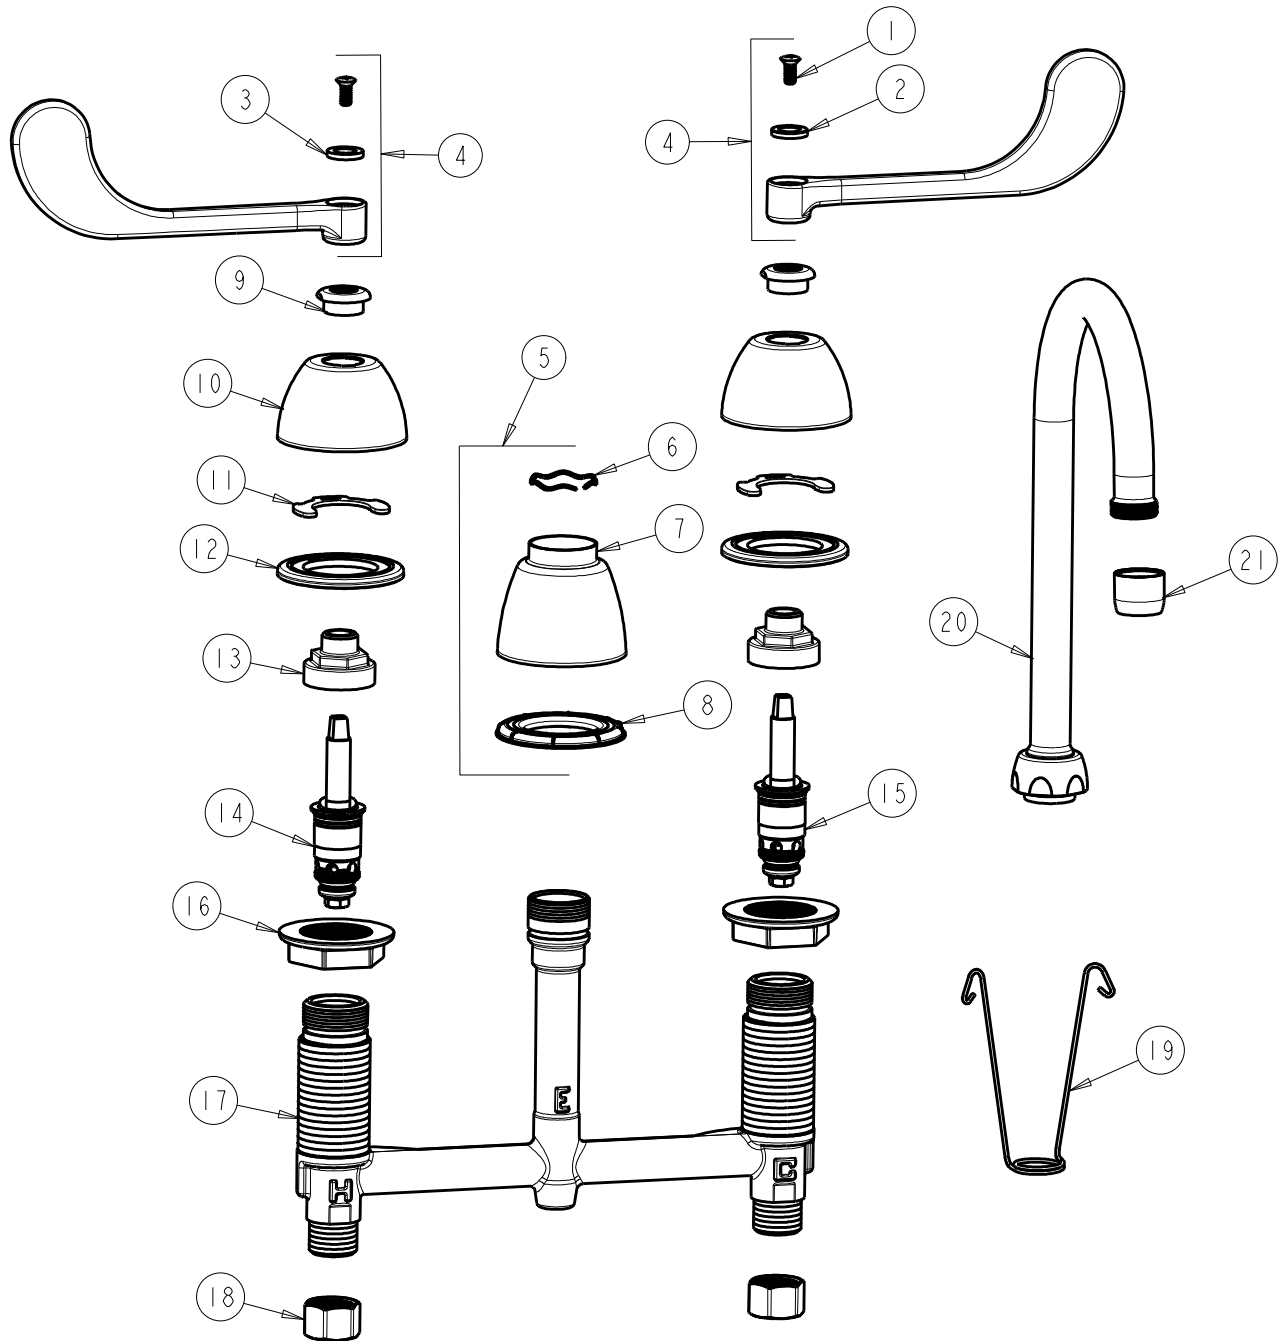

CHICAGO FAUCETS
a Geberit company

2100 South Clearwater Drive
Des Plaines, IL 60018
Phone: 847-803-5000
Fax: 847-803-5454
www.chicagofaucets.com

REPAIR PARTS

FITTING NO.

786-E3-319ABCP

SUBMITTED MODEL NO.

BY: SID DATE: 05-18-09

CHK: REV: 04-26-12

ITEM NO.

FOR TECHNICAL ASSISTANCE
1-800-TEC-TRUE (1-800-832-8783)

ITEM	PART NO.	DESCRIPTION	ITEM	PART NO.	DESCRIPTION
1	420-010JKRCF	SCREW, 10-32 UNC PH 1/2	12	888-026JKNF	WASHER, SEALING
2	633-123JKNF	INDEX BUTTON (BLUE)	13	274-014JKRBF	NUT, CAP
3	633-023JKNF	INDEX BUTTON (RED)	14	377-XTLHJKABNF	LH QUATURN CARTRIDGE
4	319-PRJKCP	WRISTBLADE HANDLE (PAIR)	15	377-XTRHJKABNF	RH QUATURN CARTRIDGE
5	785-400JKCP	SPOUT ESCUTCHEON KIT	16	250-004JKNF	LOCKNUT
6	50-038JKNF	WAVE WASHER	17	---	BODY, VALVE
7	785-400JKCP	ESCUTCHEON, SPOUT BASE	18	49-005JKRBF	COUPLING NUT
8	888-027JKNF	SPOUT ESCUTCHEON WASHER	19	200-008JKNF	HANGER
9	422-113JKCP	ESCUTCHEON NUT	20	GN2AJKCP	SPOUT
10	250-082JKCP	ESCUTCHEON	21	E3JKCP	SOFTFLO AERATOR 2.2 GPM
11	200-009JKNF	CLIP, RETAIN			