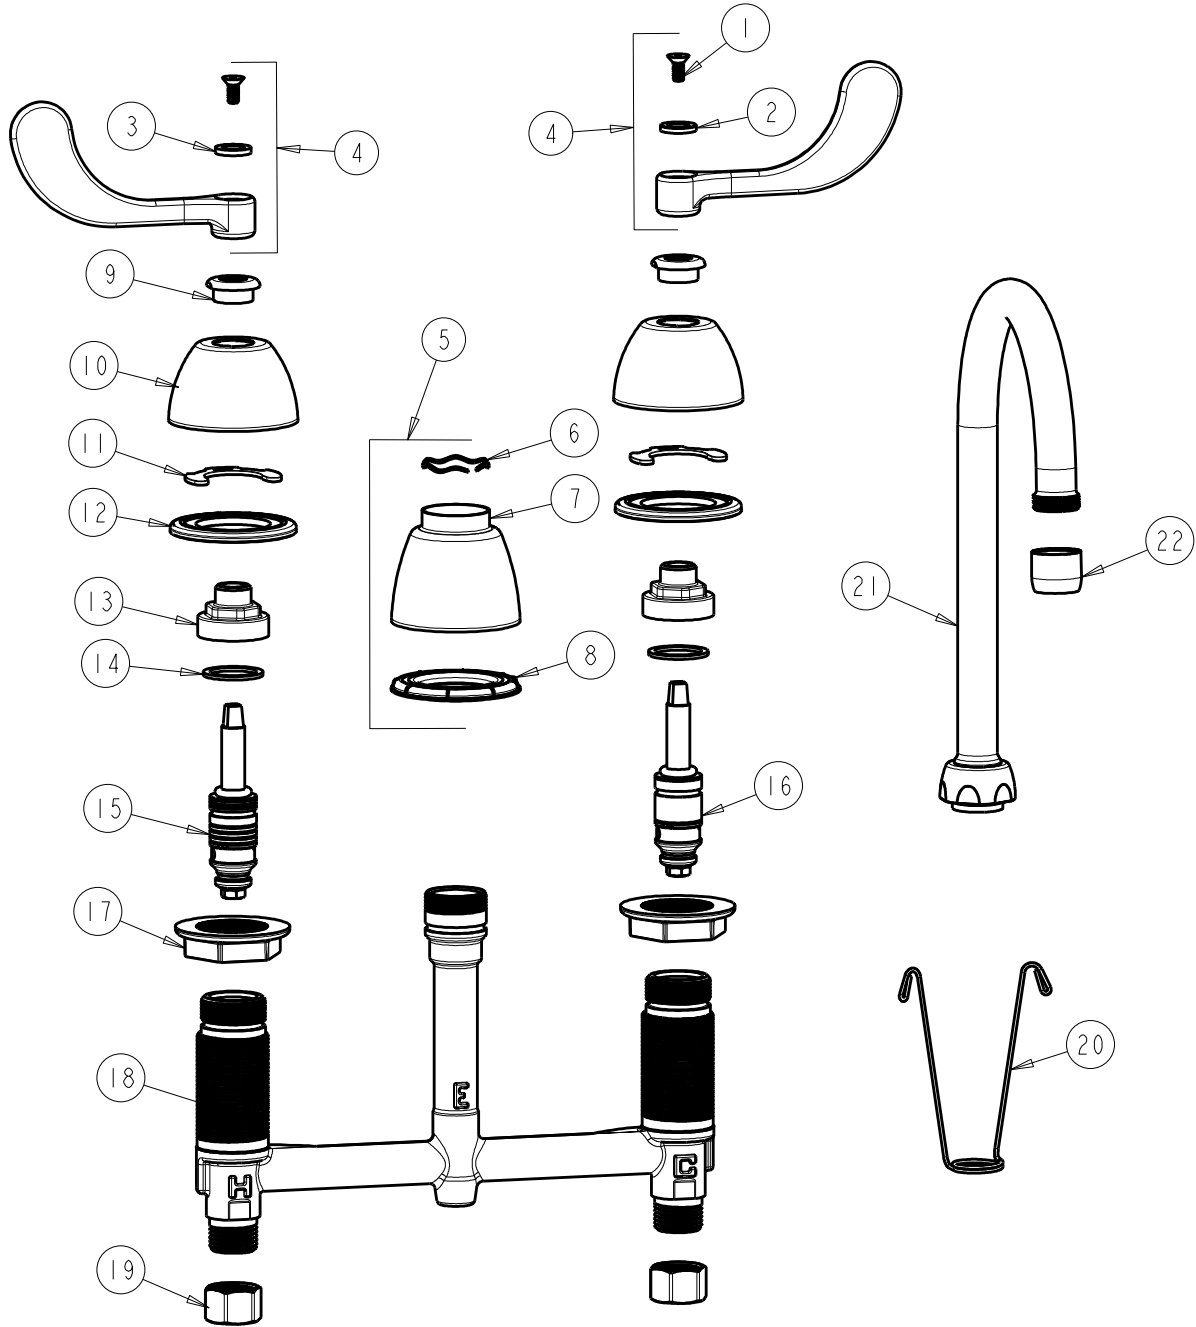

CHICAGO FAUCETS
a Geberit company

2100 South Clearwater Drive
Des Plaines, IL 60018
Phone: 847-803-5000
Fax: 847-803-5454
www.chicagofaucets.com

REPAIR PARTS

BY: SID DATE: 05-30-18
CHK: *[Signature]* REV:

FITTING NO.

786-E3-245ABCP

SUBMITTED MODEL NO.

ITEM NO.

FOR TECHNICAL ASSISTANCE
1-800-TEC-TRUE (1-800-832-8783)

ITEM	PART NO.	DESCRIPTION	ITEM	PART NO.	DESCRIPTION
1	420-020JKNF	SCREW, 1/8 FLAT HEX HEAD X 1/2	12	888-026JKNF	WASHER, SEALING
2	633-123JKNF	INDEX BUTTON (BLUE)	13	274-014JKRBF	NUT, CAP
3	633-023JKNF	INDEX BUTTON (RED)	14	1-343JKABNF	GASKET
4	317-PRJKCP	HANDLE, 4" WRISTBLADE (PAIR)	15	377-X245LJKABNF	LH QUATURN FLO-CONTROL
5	785-400JKCP	KIT, SPOUT ESCUTCHEON	16	377-X245RJKABNF	RH QUATURN FLO-CONTROL
6	50-038JKNF	WAVE WASHER	17	250-004JKNF	LOCKNUT
7	785-400JKCP	ESCUTCHEON, SPOUT BASE	18	-----	BODY, VALVE
8	888-027JKNF	SPOUT ESCUTCHEON WASHER	19	49-005JKRBF	COUPLING NUT
9	422-113JKCP	ESCUTCHEON NUT	20	200-008JKNF	HANGER
10	250-082JKCP	ESCUTCHEON	21	GN2AJKABCP	SPOUT, GN 5-1/4" C-C
11	200-009JKNF	CLIP, RETAIN	22	E3JKABCP	SOFTFLO AERATOR 2.2 GPM