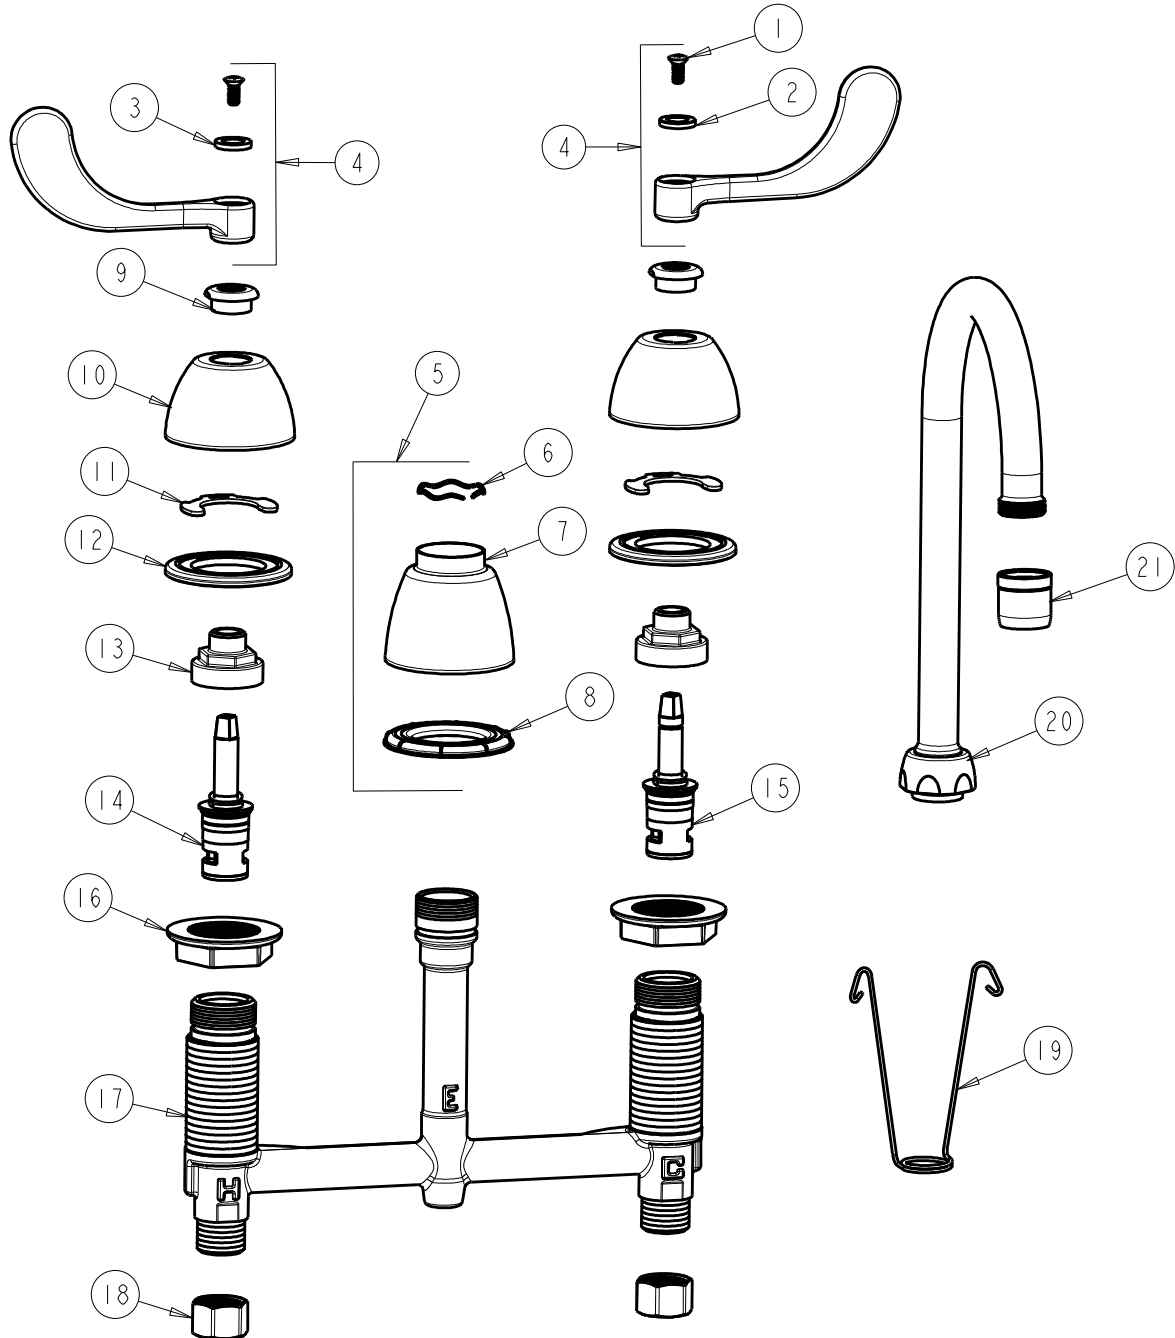

CHICAGO FAUCETS
a Geberit company

2100 South Clearwater Drive
Des Plaines, IL 60018
Phone: 847-803-5000
Fax: 847-803-5454
www.chicagofaucets.com

REPAIR PARTS

FITTING NO.

786-E29XKABCP

SUBMITTED MODEL NO.

ITEM NO.

BY: SID DATE: 05-18-09

CHK: REV: 04-26-12

FOR TECHNICAL ASSISTANCE
1-800-TEC-TRUE (1-800-832-8783)

ITEM	PART NO.	DESCRIPTION	ITEM	PART NO.	DESCRIPTION
1	420-010JKRCF	SCREW, 10-32 UNC PH 1/2	12	888-026JKNF	WASHER, SEALING
2	633-123JKNF	INDEX BUTTON (BLUE)	13	274-014JKRBF	NUT, CAP
3	633-023JKNF	INDEX BUTTON (RED)	14	377-XKLHJKABNF	LH CERAMIC CARTRIDGE 1/4
4	317-PRJKCP	HANDLE, 4" WRISTBLADE (PAIR)	15	377-XKRHJKABNF	RH CERAMIC CARTRIDGE 1/4
5	785-400JKCP	SPOUT ESCUTCHEON KIT	16	250-004JKNF	LOCKNUT
6	50-038JKNF	WAVE WASHER	17	---	BODY, VALVE
7	785-400JKCP	ESCUTCHEON, SPOUT BASE	18	49-005JKRBF	COUPLING NUT
8	888-027JKNF	SPOUT ESCUTCHEON WASHER	19	200-008JKNF	HANGER
9	422-113JKCP	ESCUTCHEON NUT	20	GN2AJKCP	SPOUT
10	250-082JKCP	ESCUTCHEON	21	E29JKCP	LAM-A-FLO OUTLET
11	200-009JKNF	CLIP, RETAIN			