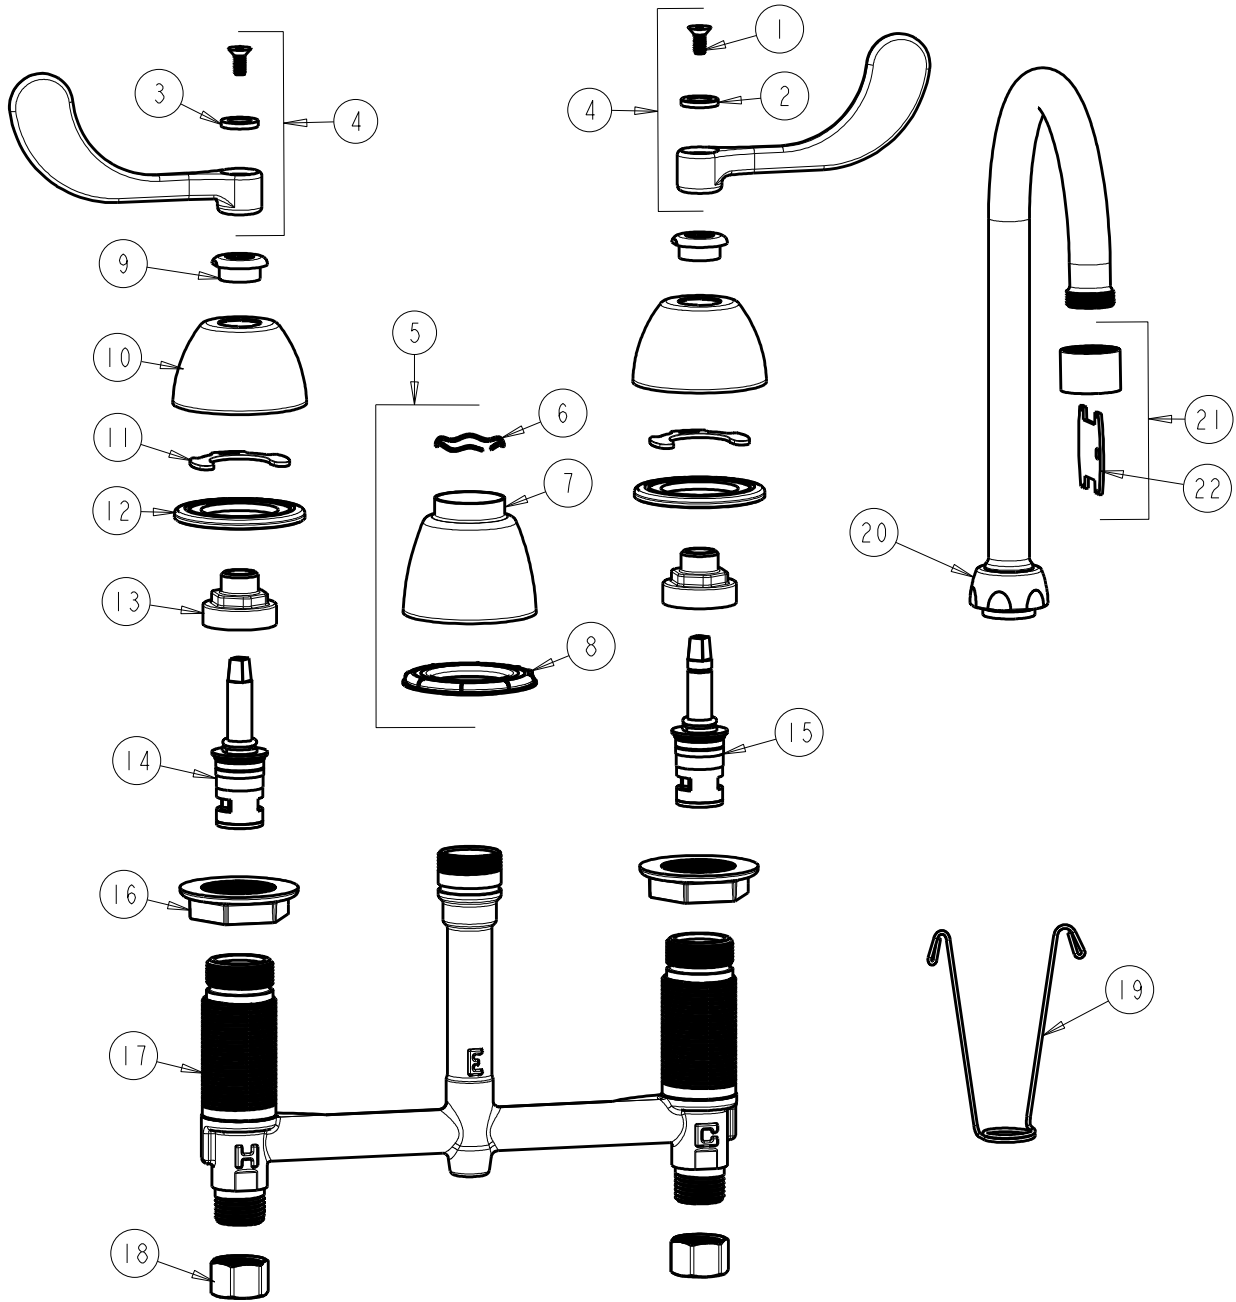

CHICAGO FAUCETS
a Geberit company

2100 South Clearwater Drive
Des Plaines, IL 60018
Phone: 847-803-5000
Fax: 847-803-5454
www.chicagofaucets.com

REPAIR PARTS

BY: JAR DATE: 12-22-16
CHK: *JAR* REV: 02-02-17

FITTING NO.
786-E29VPXKABCP

SUBMITTED MODEL NO.

ITEM NO.

FOR TECHNICAL ASSISTANCE
1-800-TEC-TRUE (1-800-832-8783)

ITEM	PART NO.	DESCRIPTION	ITEM	PART NO.	DESCRIPTION
1	420-020JKNF	SCREW, 1/8 FLAT HEX HEAD X 1/2	12	888-026JKNF	WASHER, SEALING
2	633-123JKNF	INDEX BUTTON (BLUE)	13	274-014JKRBF	NUT, CAP
3	633-023JKNF	INDEX BUTTON (RED)	14	377-XKLHJKABNF	LH CERAMIC CARTRIDGE 1/4
4	317-PRJKCP	HANDLE, 4" WRISTBLADE (PAIR)	15	377-XKRHJKABNF	RH CERAMIC CARTRIDGE 1/4
5	785-400JKCP	KIT, SPOUT ESCUTCHEON	16	250-004JKNF	LOCKNUT
6	50-038JKNF	WAVE WASHER	17	-----	BODY, VALVE
7	785-400JKCP	ESCUTCHEON, SPOUT BASE	18	49-005JKRBF	COUPLING NUT
8	888-027JKNF	SPOUT ESCUTCHEON WASHER	19	200-008JKNF	HANGER
9	422-113JKCP	ESCUTCHEON NUT	20	GN2AJKABCP	SPOUT, GN SPOUT 5-1/4" C-C
10	250-082JKCP	ESCUTCHEON	21	E29VPJKABCP	OUTLET VP, LAMINAR 2.2 GPM
11	200-009JKNF	CLIP, RETAIN	22	3-024JKRCF	KEY, VP