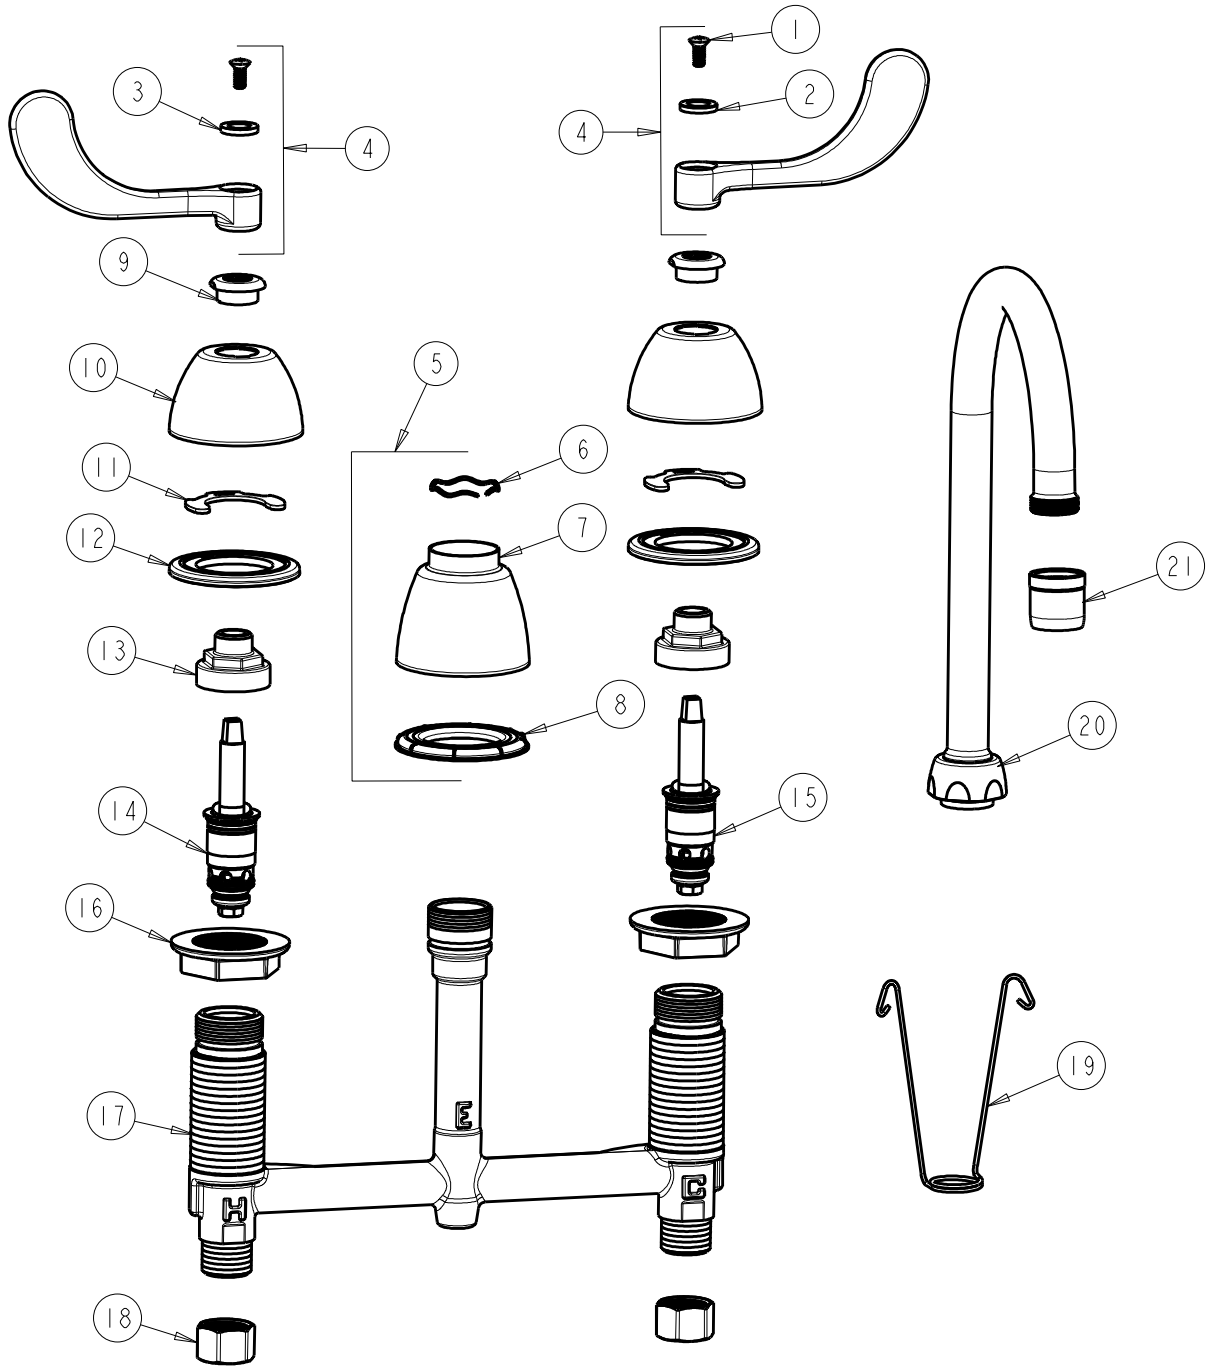

CHICAGO FAUCETS
a Geberit company

2100 South Clearwater Drive
Des Plaines, IL 60018
Phone: 847-803-5000
Fax: 847-803-5454
www.chicagofaucets.com

REPAIR PARTS

FITTING NO.

786-E29ABCP

SUBMITTED MODEL NO.

ITEM NO.

FOR TECHNICAL ASSISTANCE
1-800-TEC-TRUE (1-800-832-8783)

BY: SID DATE: 10-30-08
CHK: REV: 04-25-12

ITEM	PART NO.	DESCRIPTION	ITEM	PART NO.	DESCRIPTION
1	420-010JKRCF	SCREW, 10-32 UNC PH 1/2	12	888-026JKNF	WASHER, SEALING
2	633-123JKNF	INDEX BUTTON (BLUE)	13	274-014JKRBF	NUT, CAP
3	633-023JKNF	INDEX BUTTON (RED)	14	377-XTLHJKABNF	LH QUATURN CARTRIDGE
4	317-PRJKCP	HANDLE, 4" WRISTBLADE (PAIR)	15	377-XTRHJKABNF	RH QUATURN CARTRIDGE
5	785-400JKCP	SPOUT ESCUTCHEON KIT	16	250-004JKNF	LOCKNUT
6	50-038JKNF	WAVE WASHER	17	---	BODY, VALVE
7	785-400JKCP	ESCUTCHEON, SPOUT BASE	18	49-005JKRBF	COUPLING NUT
8	888-027JKNF	SPOUT ESCUTCHEON WASHER	19	200-008JKNF	HANGER
9	422-113JKCP	ESCUTCHEON NUT	20	GN2AJKCP	SPOUT
10	250-082JKCP	ESCUTCHEON	21	E29JKCP	LAM-A-FLO OUTLET
11	200-009JKNF	CLIP, RETAIN			