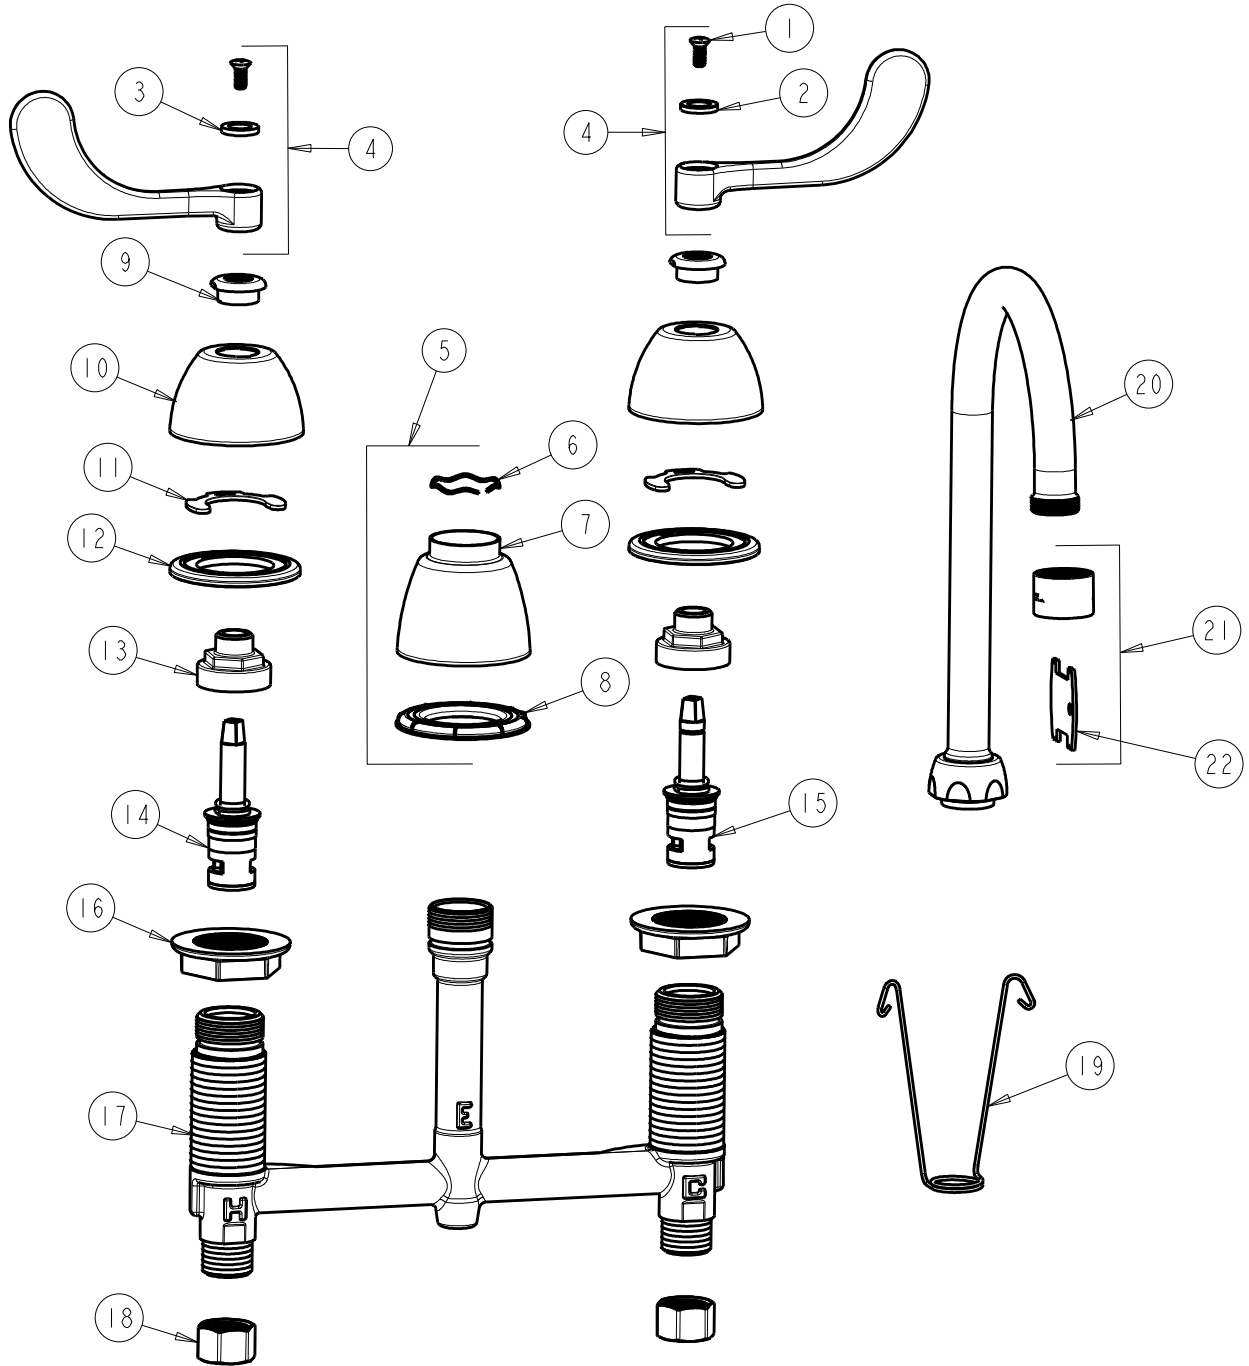

CHICAGO FAUCETS 

a Geberit company

FOR TECHNICAL ASSISTANCE
1-800-TEC-TRUE (1-800-832-8783)

2100 South Clearwater Drive
Des Plaines, IL 60018
Phone: 847-803-5000
Fax: 847-803-5454
www.chicagofaucets.com

REPAIR PARTS

BY: SID DATE: 11-07-13
CHK:  REV:

FITTING NO.

786-E2805-5XKABCP

SUBMITTED MODEL NO.

ITEM NO.

ITEM	PART NO.	DESCRIPTION	ITEM	PART NO.	DESCRIPTION
1	420-010JKRCF	SCREW, 10-32 UNC PH 1/2	12	888-026JKNF	WASHER, SEALING
2	633-123JKNF	INDEX BUTTON (BLUE)	13	274-014JKRBF	NUT, CAP
3	633-023JKNF	INDEX BUTTON (RED)	14	377-XKLHJKABNF	LH CERAMIC CARTRIDGE 1/4
4	317-PRJKCP	HANDLE, 4" WRISTBLADE (PAIR)	15	377-XKRHJKABNF	RH CERAMIC CARTRIDGE 1/4
5	785-400JKKCP	KIT, SPOUT ESCUTCHEON	16	250-004JKNF	LOCKNUT
6	50-038JKNF	WAVE WASHER	17	-----	BODY, VALVE
7	785-400JKCP	ESCUTCHEON, SPOUT BASE	18	49-005JKRBF	COUPLING NUT
8	888-027JKNF	SPOUT ESCUTCHEON WASHER	19	200-008JKNF	HANGER
9	422-113JKCP	ESCUTCHEON NUT	20	GN2AJKABCP	SPOUT, GN SPOUT 5-1/4" C-C
10	250-082JKCP	ESCUTCHEON	21	E2805-5JKABCP	OUTLET VP, SPRAY 0.5 GPM
11	200-009JKNF	CLIP, RETAIN	22	3-024JKRCF	KEY, VP