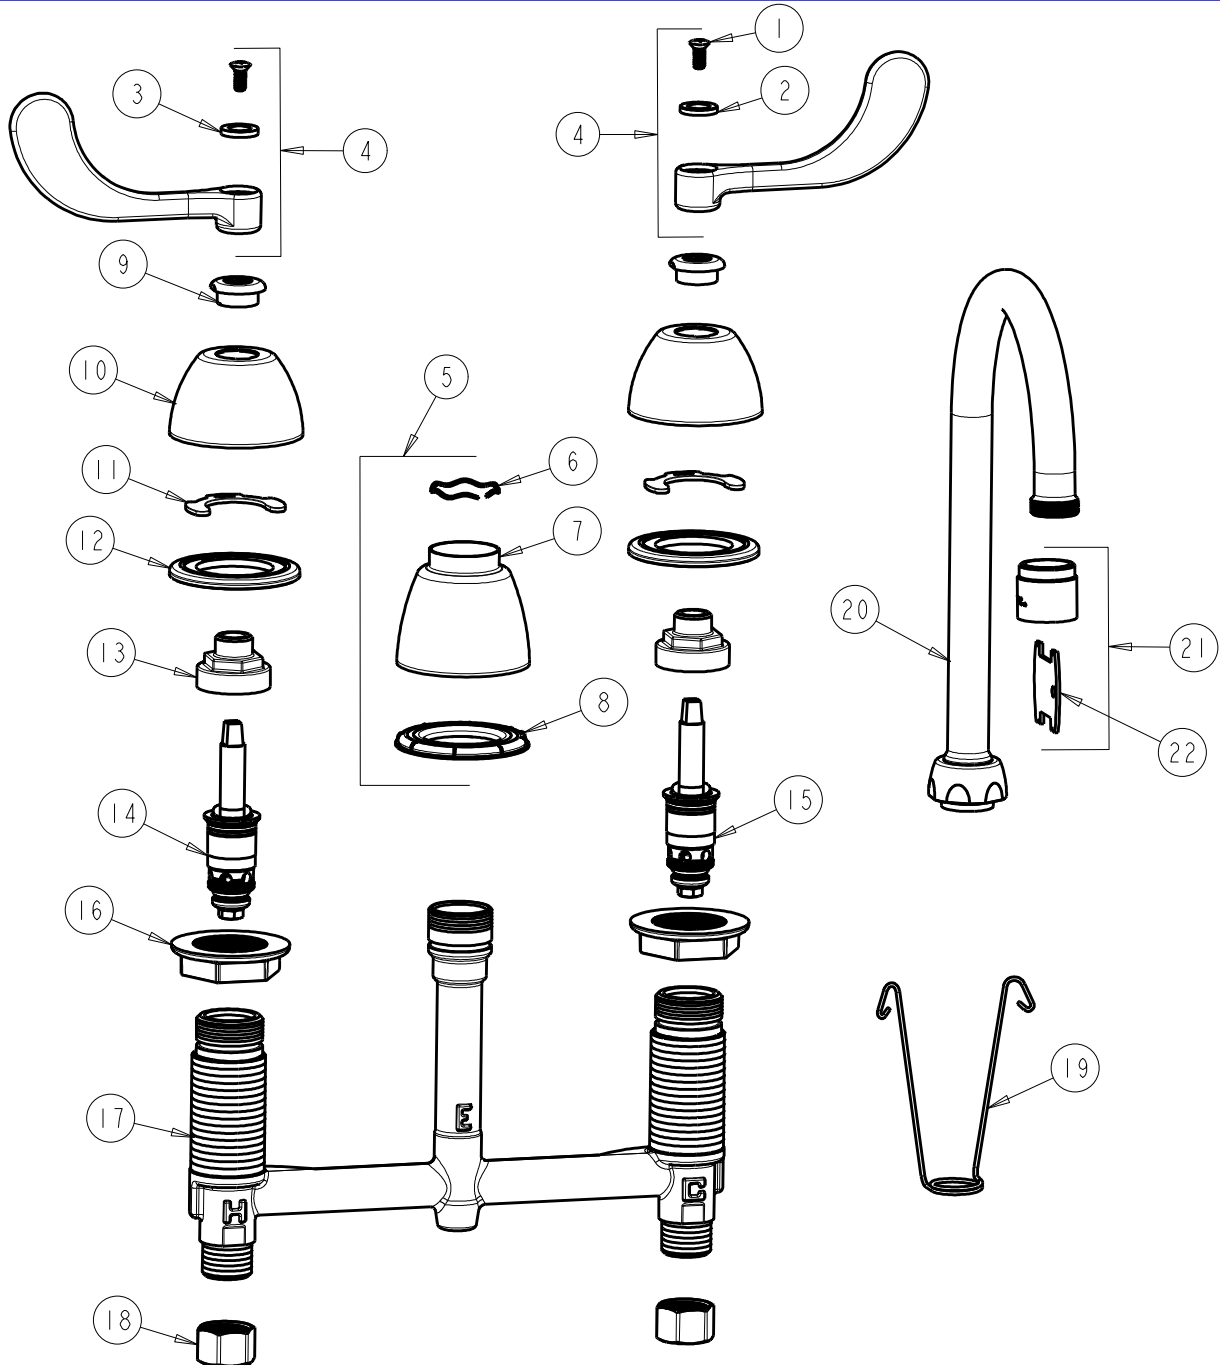

CHICAGO FAUCETS
a Geberit company

2100 South Clearwater Drive
Des Plaines, IL 60018
Phone: 847-803-5000
Fax: 847-803-5454
www.chicagofaucets.com

REPAIR PARTS

FITTING NO.

786-E2805-5ABCP

SUBMITTED MODEL NO.

ITEM NO.

FOR TECHNICAL ASSISTANCE
1-800-TEC-TRUE (1-800-832-8783)

BY: SID DATE: 04-25-12
CHK: REV:

ITEM	PART NO.	DESCRIPTION	ITEM	PART NO.	DESCRIPTION
1	420-010JKRCF	SCREW, 10-32 UNC PH 1/2	12	888-026JKNF	WASHER, SEALING
2	633-123JKNF	INDEX BUTTON (BLUE)	13	274-014JKRBF	NUT, CAP
3	633-023JKNF	INDEX BUTTON (RED)	14	377-XTLHJKABNF	LH QUATURN CARTRIDGE
4	317-PRJKCP	HANDLE, 4" WRISTBLADE (PAIR)	15	377-XTRHJKABNF	RH QUATURN CARTRIDGE
5	785-400JKCP	SPOUT ESCUTCHEON KIT	16	250-004JKNF	LOCKNUT
6	50-038JKNF	WAVE WASHER	17	---	BODY, VALVE
7	785-400JKCP	ESCUTCHEON, SPOUT BASE	18	49-005JKRBF	COUPLING NUT
8	888-027JKNF	SPOUT ESCUTCHEON WASHER	19	200-008JKNF	HANGER
9	422-113JKCP	ESCUTCHEON NUT	20	GN2AJKCP	SPOUT
10	250-082JKCP	ESCUTCHEON	21	E2805-5JKCP	VANDAL RESISTANT SPRAY OUTLET
11	200-009JKNF	CLIP, RETAIN	22	3-024JKRCF	KEY, VP