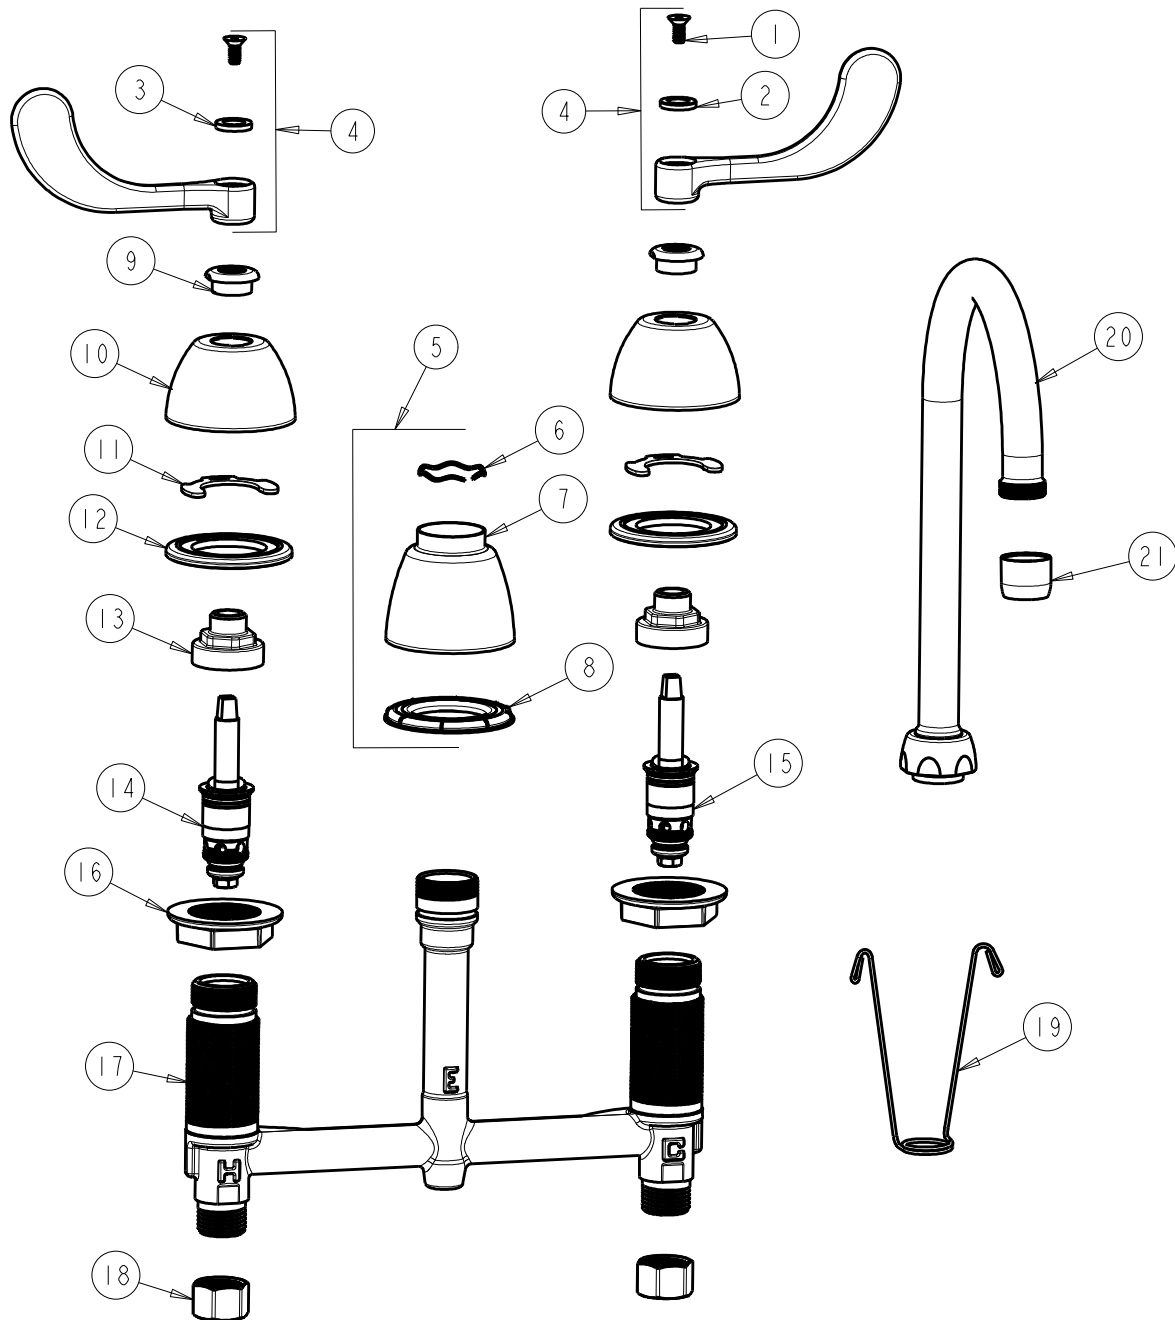

CHICAGO FAUCETS
a Geberit company

2100 South Clearwater Drive
Des Plaines, IL 60018
Phone: 847-803-5000
Fax: 847-803-5454
www.chicagofaucets.com

REPAIR PARTS

FITTING NO.

786-E26-5ABCP

SUBMITTED MODEL NO.

ITEM NO.

BY: SID DATE: 04-14-16

CHK: *S/D* REV:

FOR TECHNICAL ASSISTANCE
1-800-TEC-TRUE (1-800-832-8783)

ITEM	PART NO.	DESCRIPTION	ITEM	PART NO.	DESCRIPTION
1	420-020JKNF	SCREW, 1/8 FLAT HEX HEAD X 1/2	12	888-026JKNF	WASHER, SEALING
2	633-123JKNF	INDEX BUTTON (BLUE)	13	274-014JKRBF	NUT, CAP
3	633-023JKNF	INDEX BUTTON (RED)	14	377-XTLHJKABNF	LH QUATURN CARTRIDGE
4	317-PRJKCP	HANDLE, 4" WRISTBLADE (PAIR)	15	377-XTRHJKABNF	RH QUATURN CARTRIDGE
5	785-400JKCP	KIT, SPOUT ESCUTCHEON	16	250-004JKNF	LOCKNUT
6	50-038JKNF	WAVE WASHER	17	-----	BODY, VALVE
7	785-400JKCP	ESCUTCHEON, SPOUT BASE	18	49-005JKRBF	COUPLING NUT
8	888-027JKNF	SPOUT ESCUTCHEON WASHER	19	200-008JKNF	HANGER
9	422-113JKCP	ESCUTCHEON NUT	20	GN2AJKABCP	SPOUT, GN SPOUT 5-1/4" C-C
10	250-082JKCP	ESCUTCHEON	21	E26-5JKABCP	ECONO-FLO OUTLET, 1.0 GPM
11	200-009JKNF	CLIP, RETAIN			