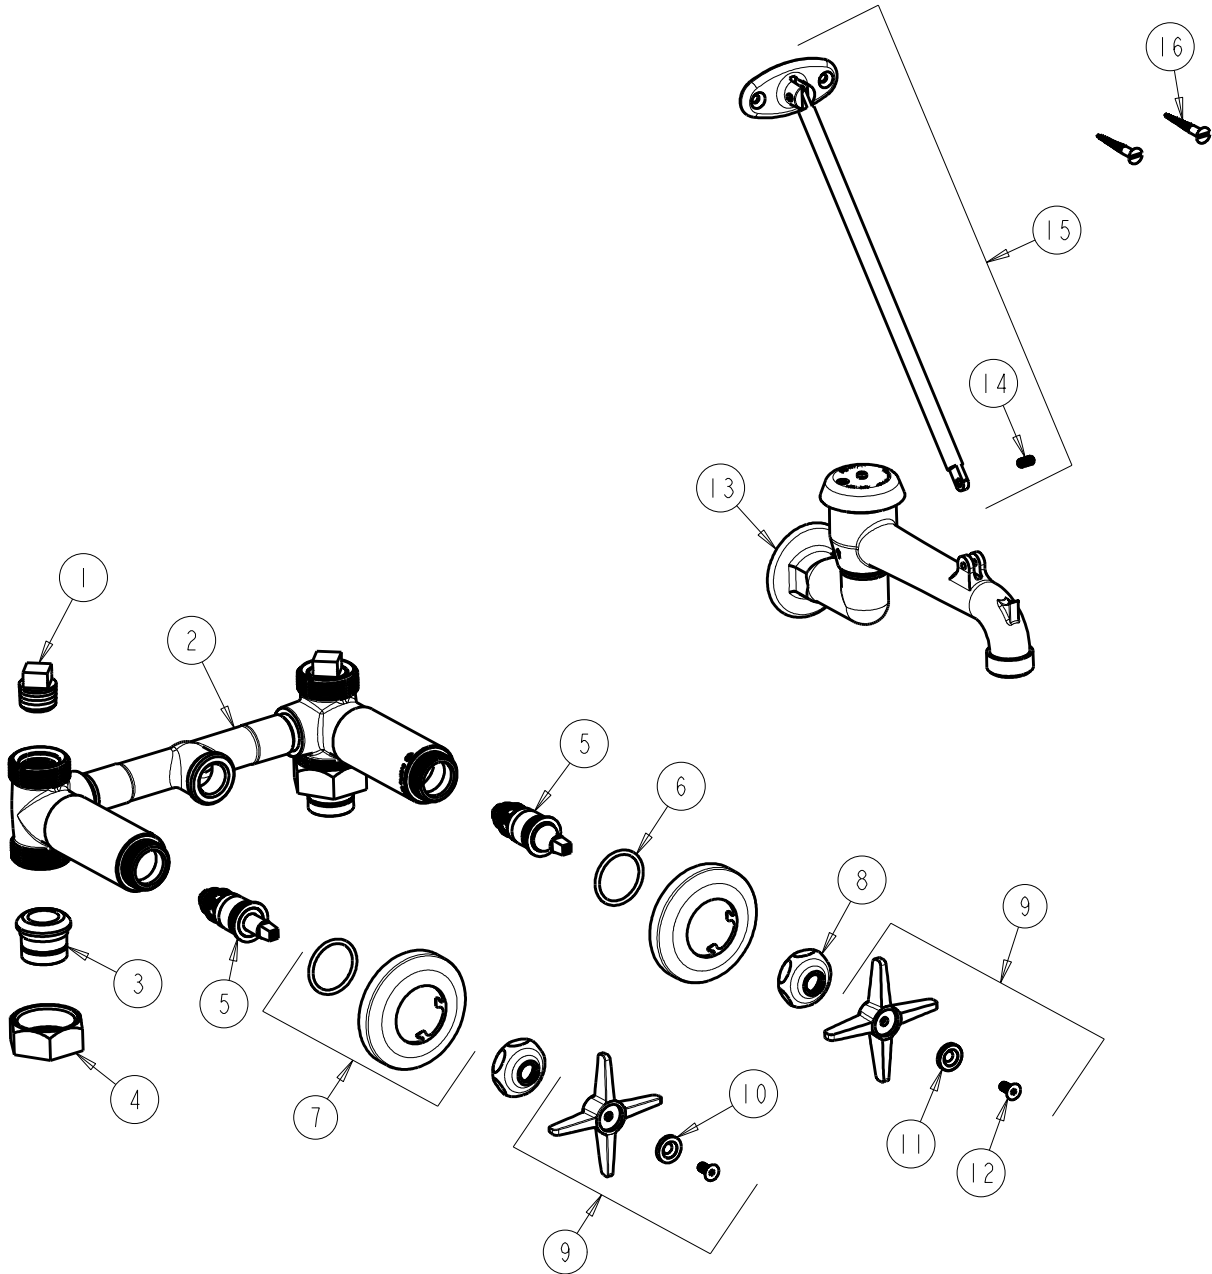

REPAIR PARTS

BY: SID DATE: 09-25-01
CHK: *AK* REV: 10-02-15

FITTING NO.

782-VBCP

SUBMITTED MODEL NO.

ITEM NO.

ITEM	PART NO.	DESCRIPTION	ITEM	PART NO.	DESCRIPTION
1	234-032JKABRCF	1/2 NPT PLUG	9	633-PRJKCP	4-ARM HANDLE ASSEMBLY
2	-----	VALVE BODY (NOT SOLD SEPARATELY)	10	633-023JKNF	INDEX BUTTON (RED)
3	177-003JKABRBF	UNION TAILPIECE	11	633-123JKNF	INDEX BUTTON (BLUE)
4	177-002JKCP	UNION NUT	12	420-020JKNF	SCREW, 1/8 FLAT HEX HEAD X 1/2
5	217-XTLHJKABNF	CARTRIDGE, SLO-COMPRESSION (LH)	13	782-001KVBJKCP	VB SPOUT WITH PAIL HOOK
6	5235-107JKNF	O-RING	14	665-116JKNF	SET SCREW
7	633-201JKCP	FLANGE & O-RING	15	897-013JKKCP	BRACE ROD ASSEMBLY
8	1-214JKCP	CAP	16	173-006JKCP	FLAT HEAD WOOD SCREW