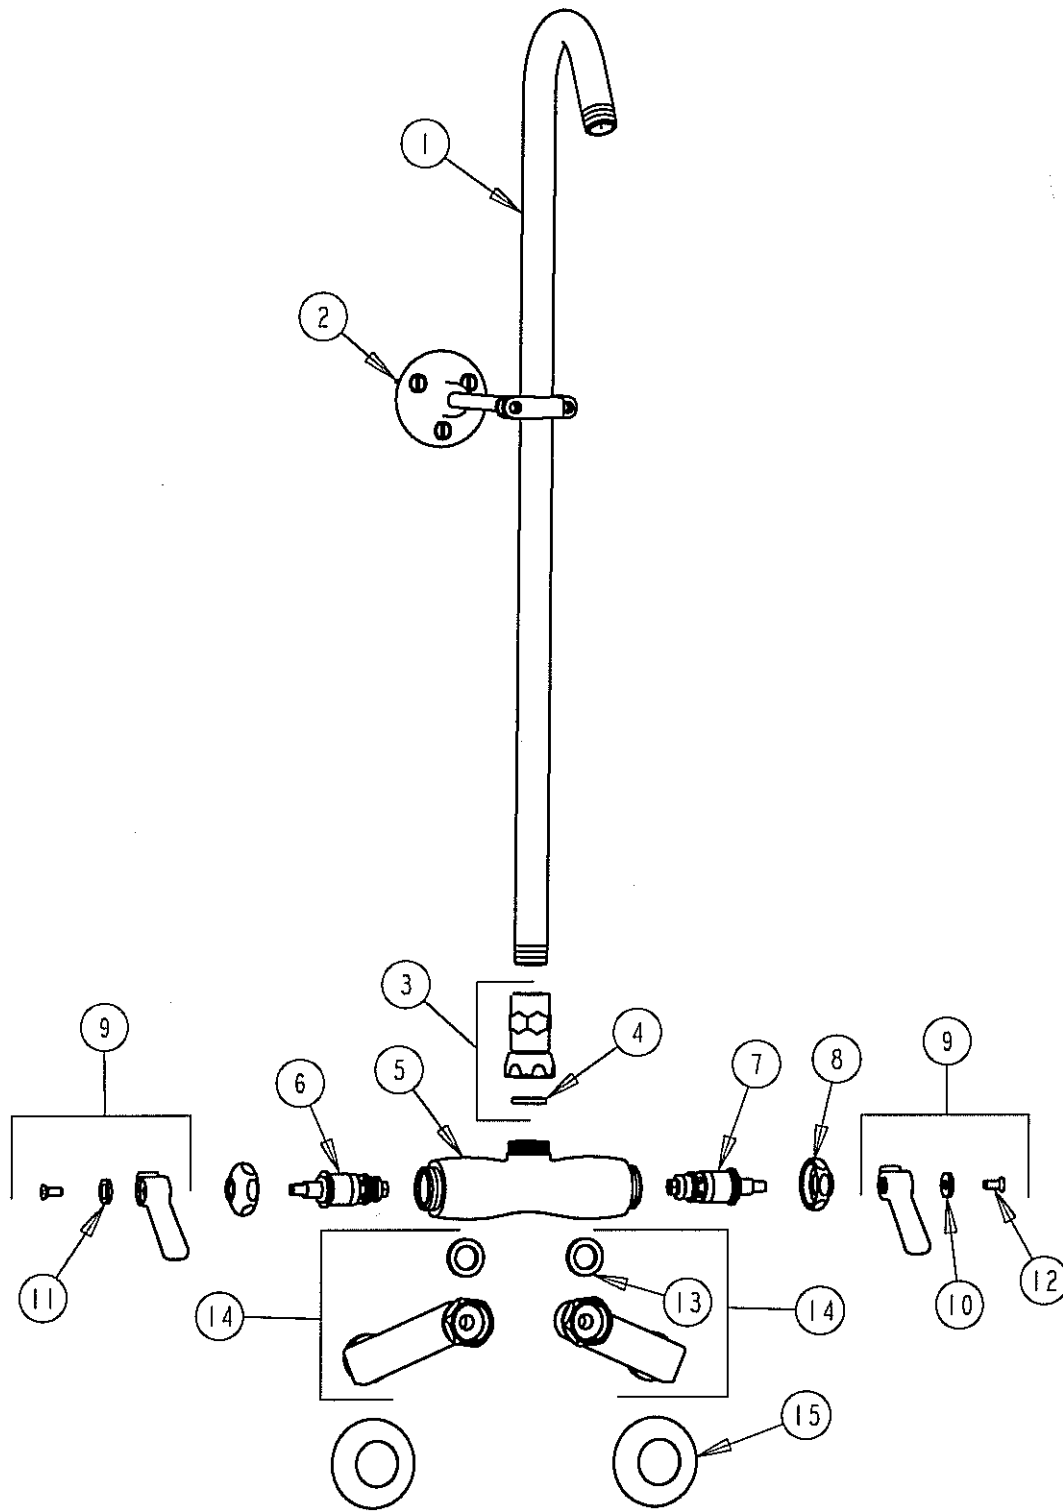

PARTS LIST

BY: SID
CHK'D: SID

CHICAGO FAUCETS
Last As Long As The Building

FINISH: AS SPECIFIED
DATE: 10-07-02

756-LESS620

ITEM NO.	PART NO.	DESCRIPTION	ITEM NO.	PART NO.	DESCRIPTION
1	462-122	SPOUT RISER	9	369PR	LEVER HANDLE ASSEMBLY
2	902-011K	PIPE STRAP ASSEMBLY	10	633-123	INDEX BUTTON (BLUE)
3	BA-1	ADAPTER	11	633-023	INDEX BUTTON (RED)
4	340-004	CELCON WASHER	12	420-010	SCREW
5	-----	VALVE BODY (NOT SOLD SEPARATELY)	13	1-011	WASHER
6	1-100XT	QUATURN UNIT (LH)	14	H	'H' ARM ASSEMBLY w/WASHER
7	1-099XT	QUATURN UNIT (RH)	15	1-055	FLANGE
8	1-214	CAP			